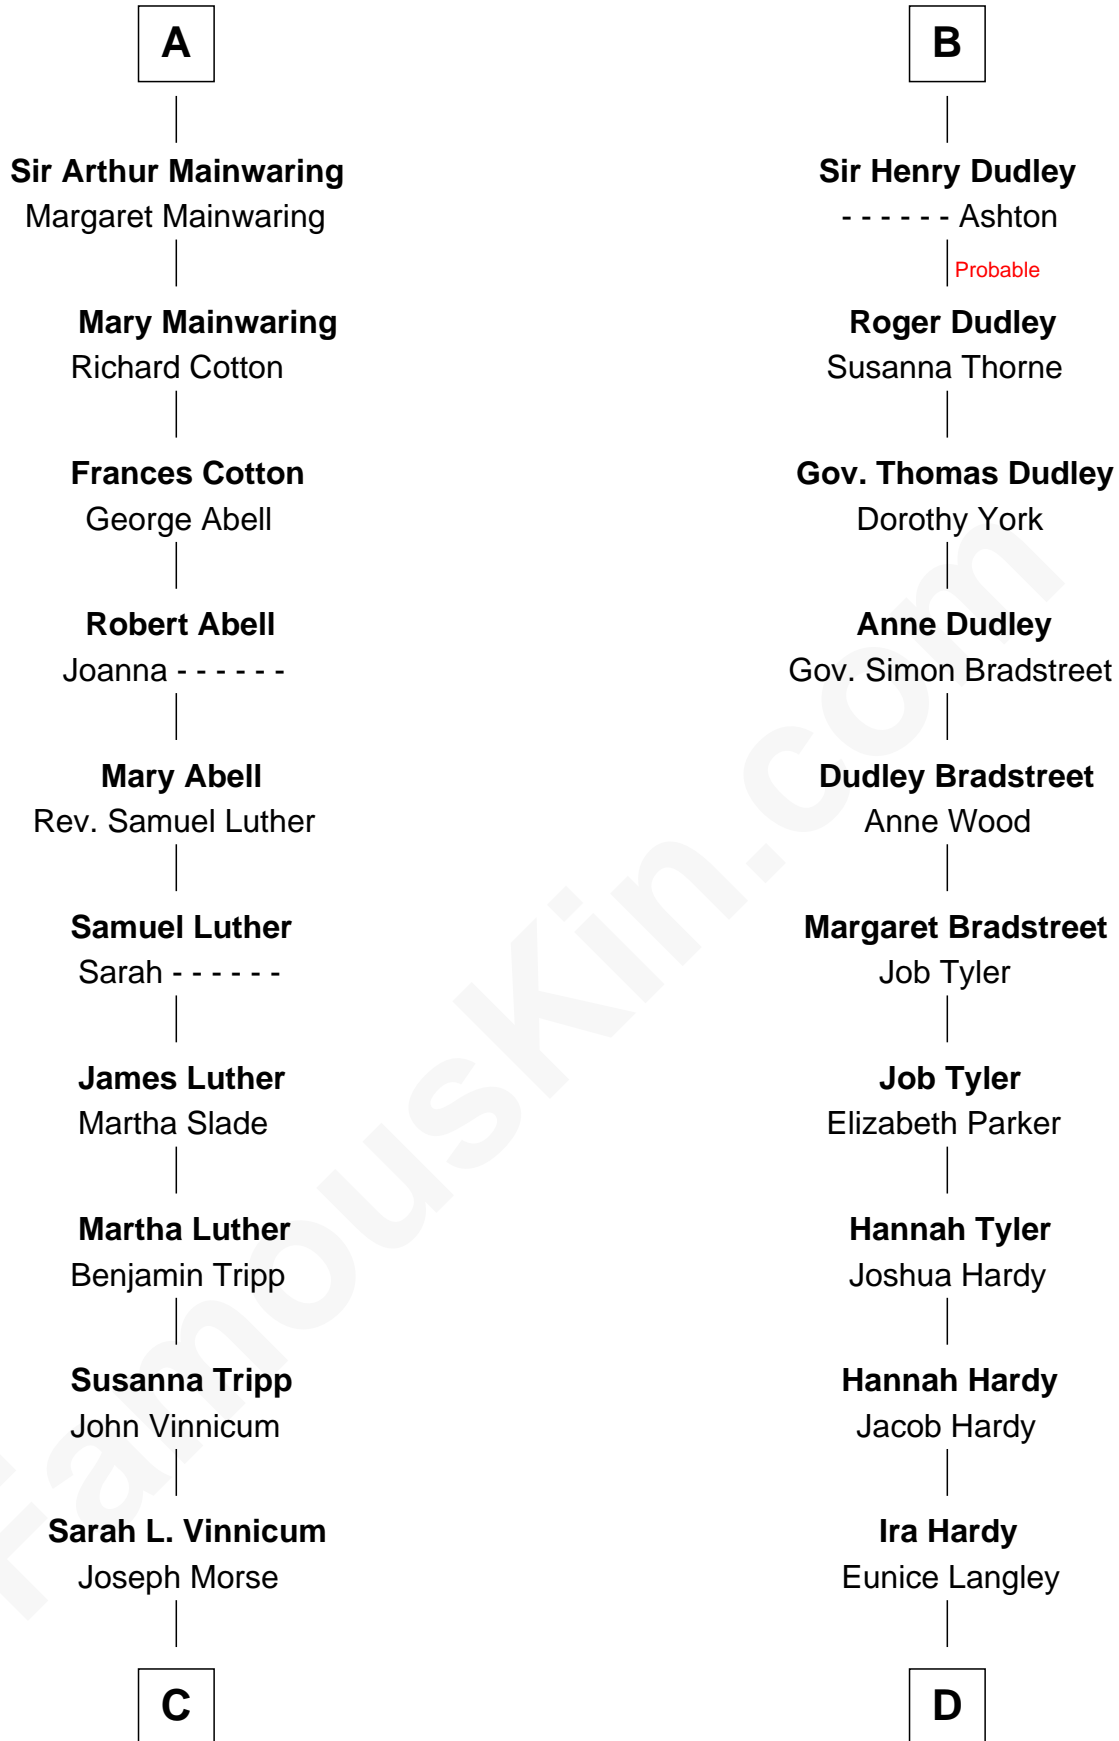

FamousKin.com Relationship Chart of

Lizzie Borden

Accused Murderess

19th cousin 2 times removed of

James Taylor

Singer-Songwriter

Sir William de Ros
Margery de Badlesmere

C

Anthony Morse
Rhoda Morrison

Sarah Anthony Morse
Andrew Jackson Borden

Lizzie Borden
Accused Murderess

D

Lovercia L. Hardy
Willard Knox

Fred Charles Knox
Ruth Elizabeth Collins

Ella Angelique Knox
Henry Herman Woodard

Gertrude Arline Woodard
Dr. Isaac Montrose Taylor

James Taylor
Singer-Songwriter

FamousKin.com