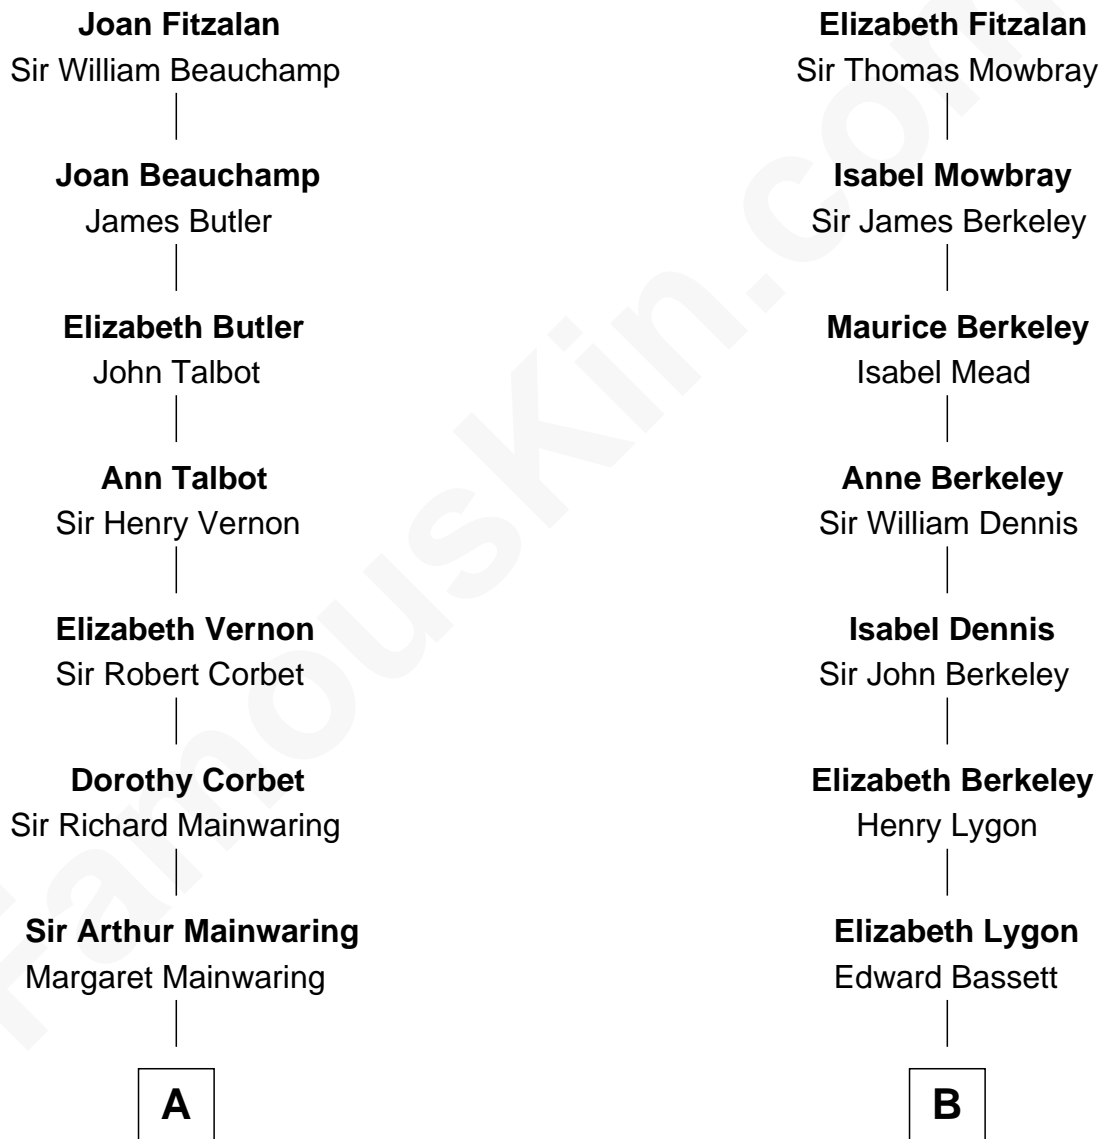

# FamousKin.com Relationship Chart of

**Lizzie Borden**

*Accused Murderess*

18th cousin 1 time removed of

**James Taylor**

*Singer-Songwriter*

**Sir Richard Fitzalan**

Elizabeth de Bohun

**C**

**Sarah Anthony Morse**  
Andrew Jackson Borden

**Lizzie Borden**  
*Accused Murderess*

**D**

**Theodosia Haynes**  
Alexander Taylor

**Dr. Isaac Montrose Taylor**  
Gertrude Arline Woodard

**James Taylor**  
*Singer-Songwriter*