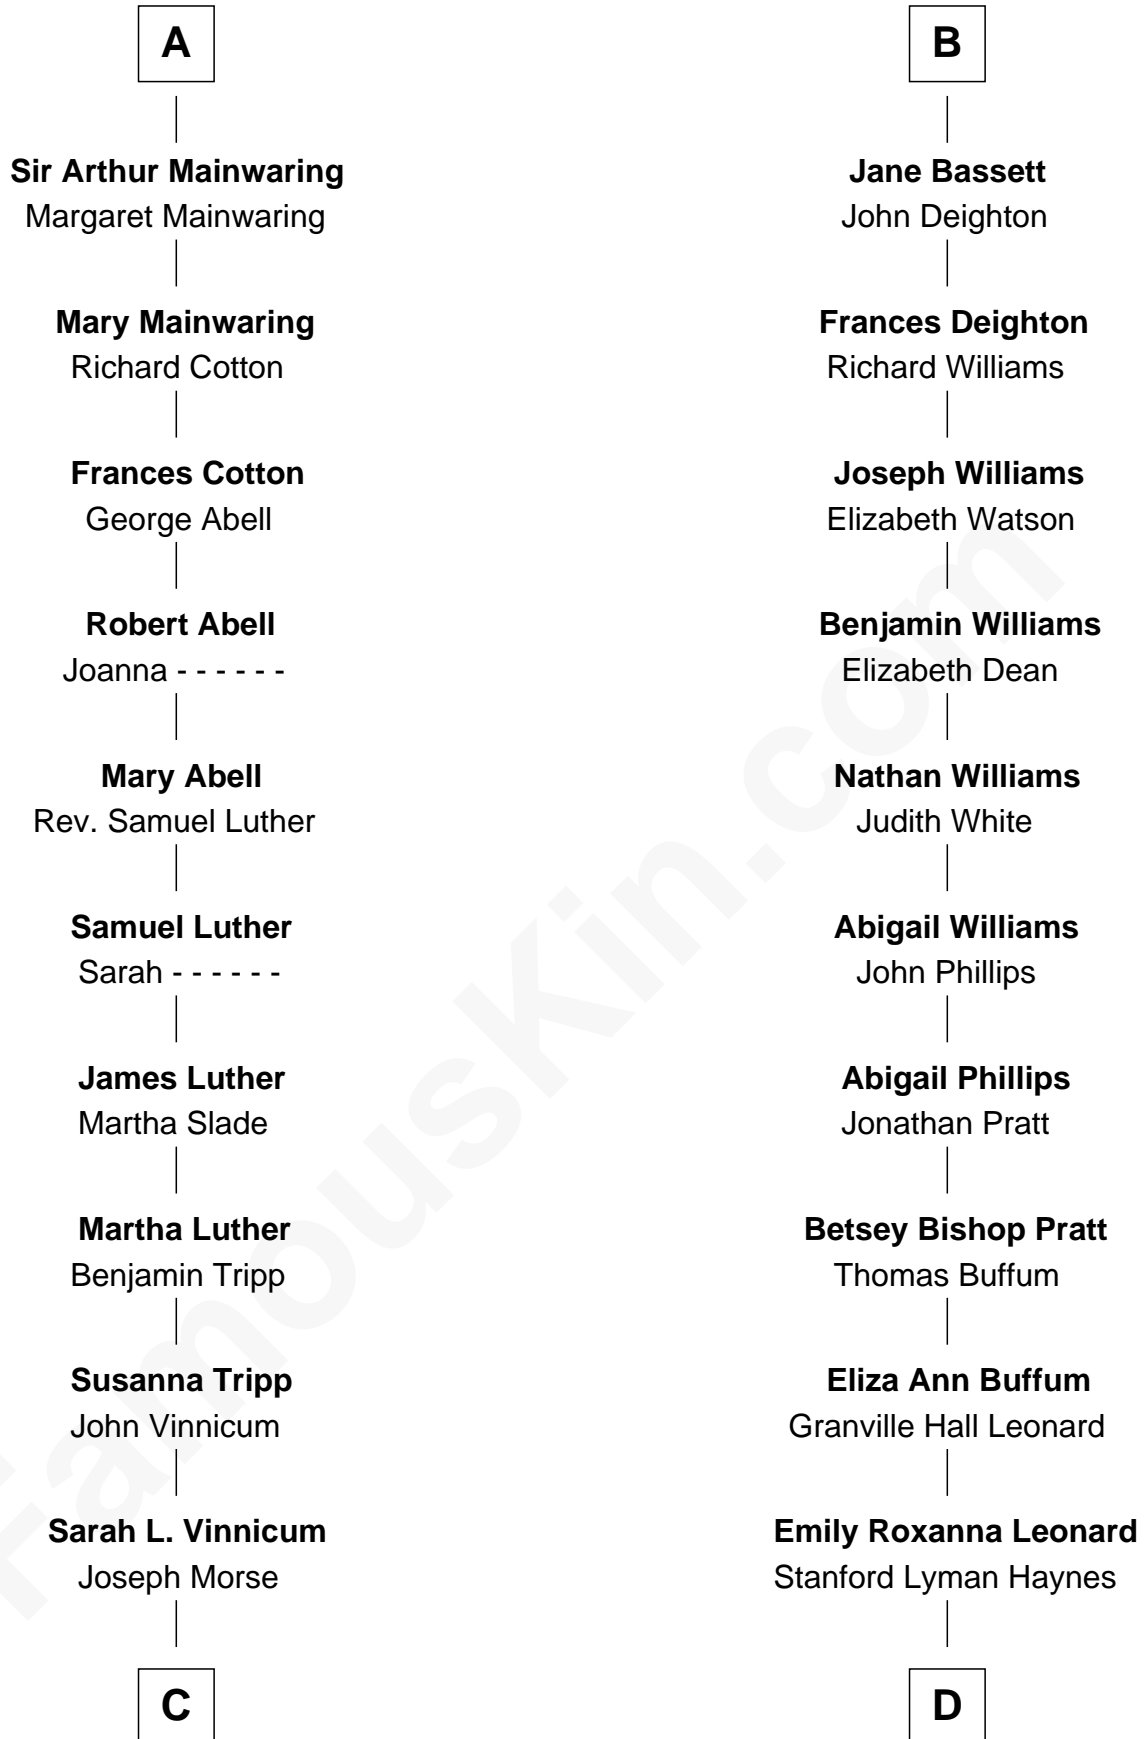

# FamousKin.com Relationship Chart of

**Lizzie Borden**

*Accused Murderess*

19th cousin of

**James Taylor**

*Singer-Songwriter*

**John de Mowbray**  
Elizabeth de Segrave

**C**

**Anthony Morse**  
Rhoda Morrison

**Sarah Anthony Morse**  
Andrew Jackson Borden

**Lizzie Borden**  
*Accused Murderess*

**D**

**Theodosia Haynes**  
Alexander Taylor

**Dr. Isaac Montrose Taylor**  
Gertrude Arline Woodard

**James Taylor**  
*Singer-Songwriter*

FamousKin.com