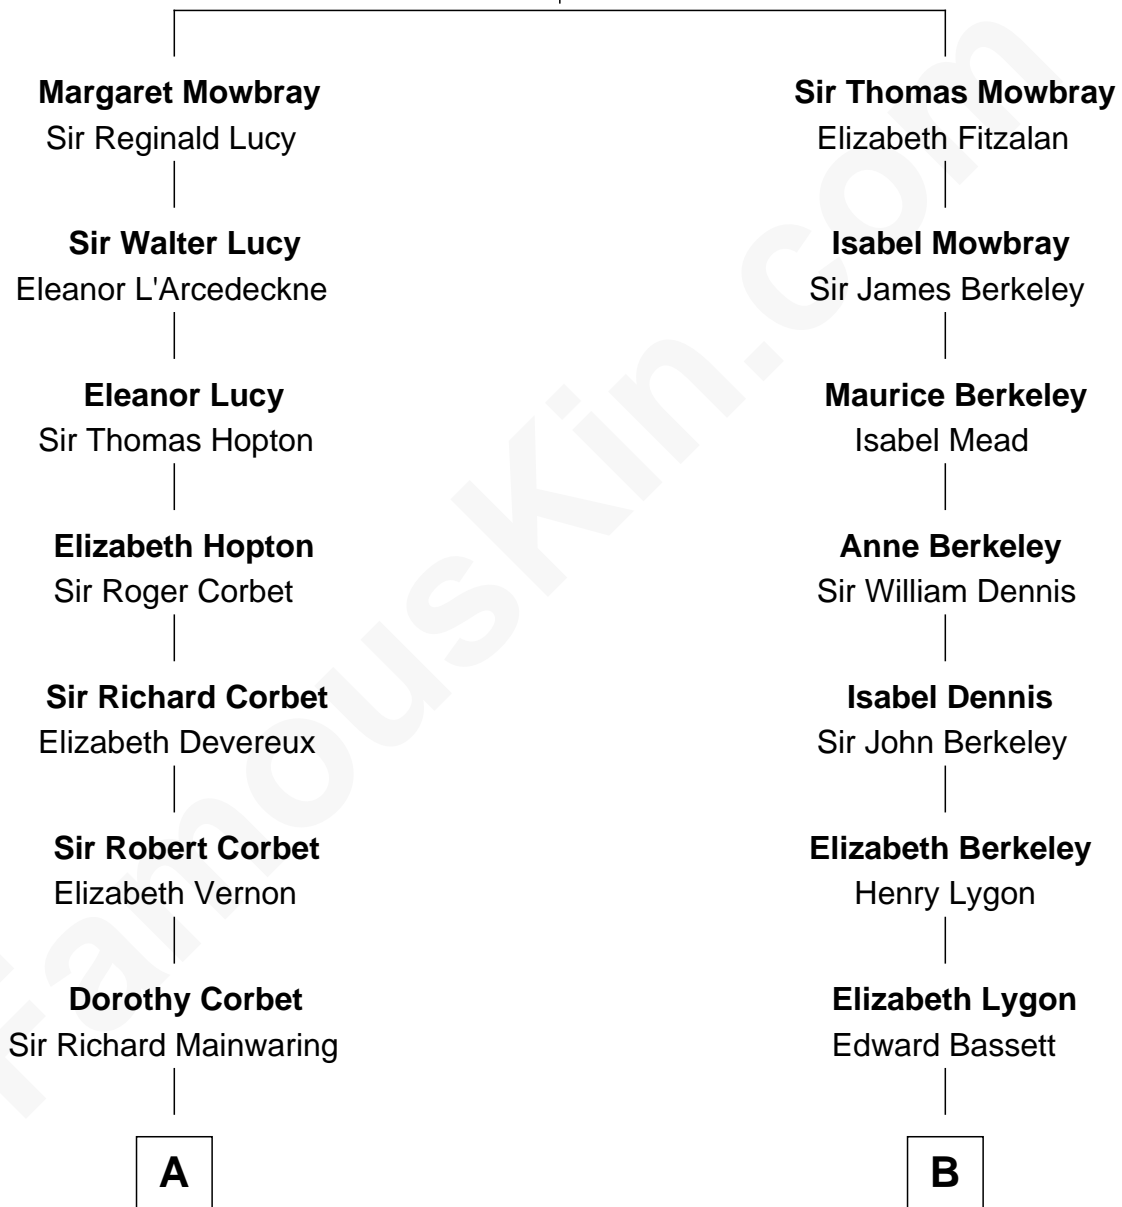

# FamousKin.com Relationship Chart of

**Lizzie Borden**

*Accused Murderess*

19th cousin of

**James Taylor**

*Singer-Songwriter*

**John de Mowbray**  
Elizabeth de Segrave

**C**

**Anthony Morse**  
Rhoda Morrison

**Sarah Anthony Morse**  
Andrew Jackson Borden

**Lizzie Borden**  
*Accused Murderess*

**D**

**Theodosia Haynes**  
Alexander Taylor

**Dr. Isaac Montrose Taylor**  
Gertrude Arline Woodard

**James Taylor**  
*Singer-Songwriter*

FamousKin.com