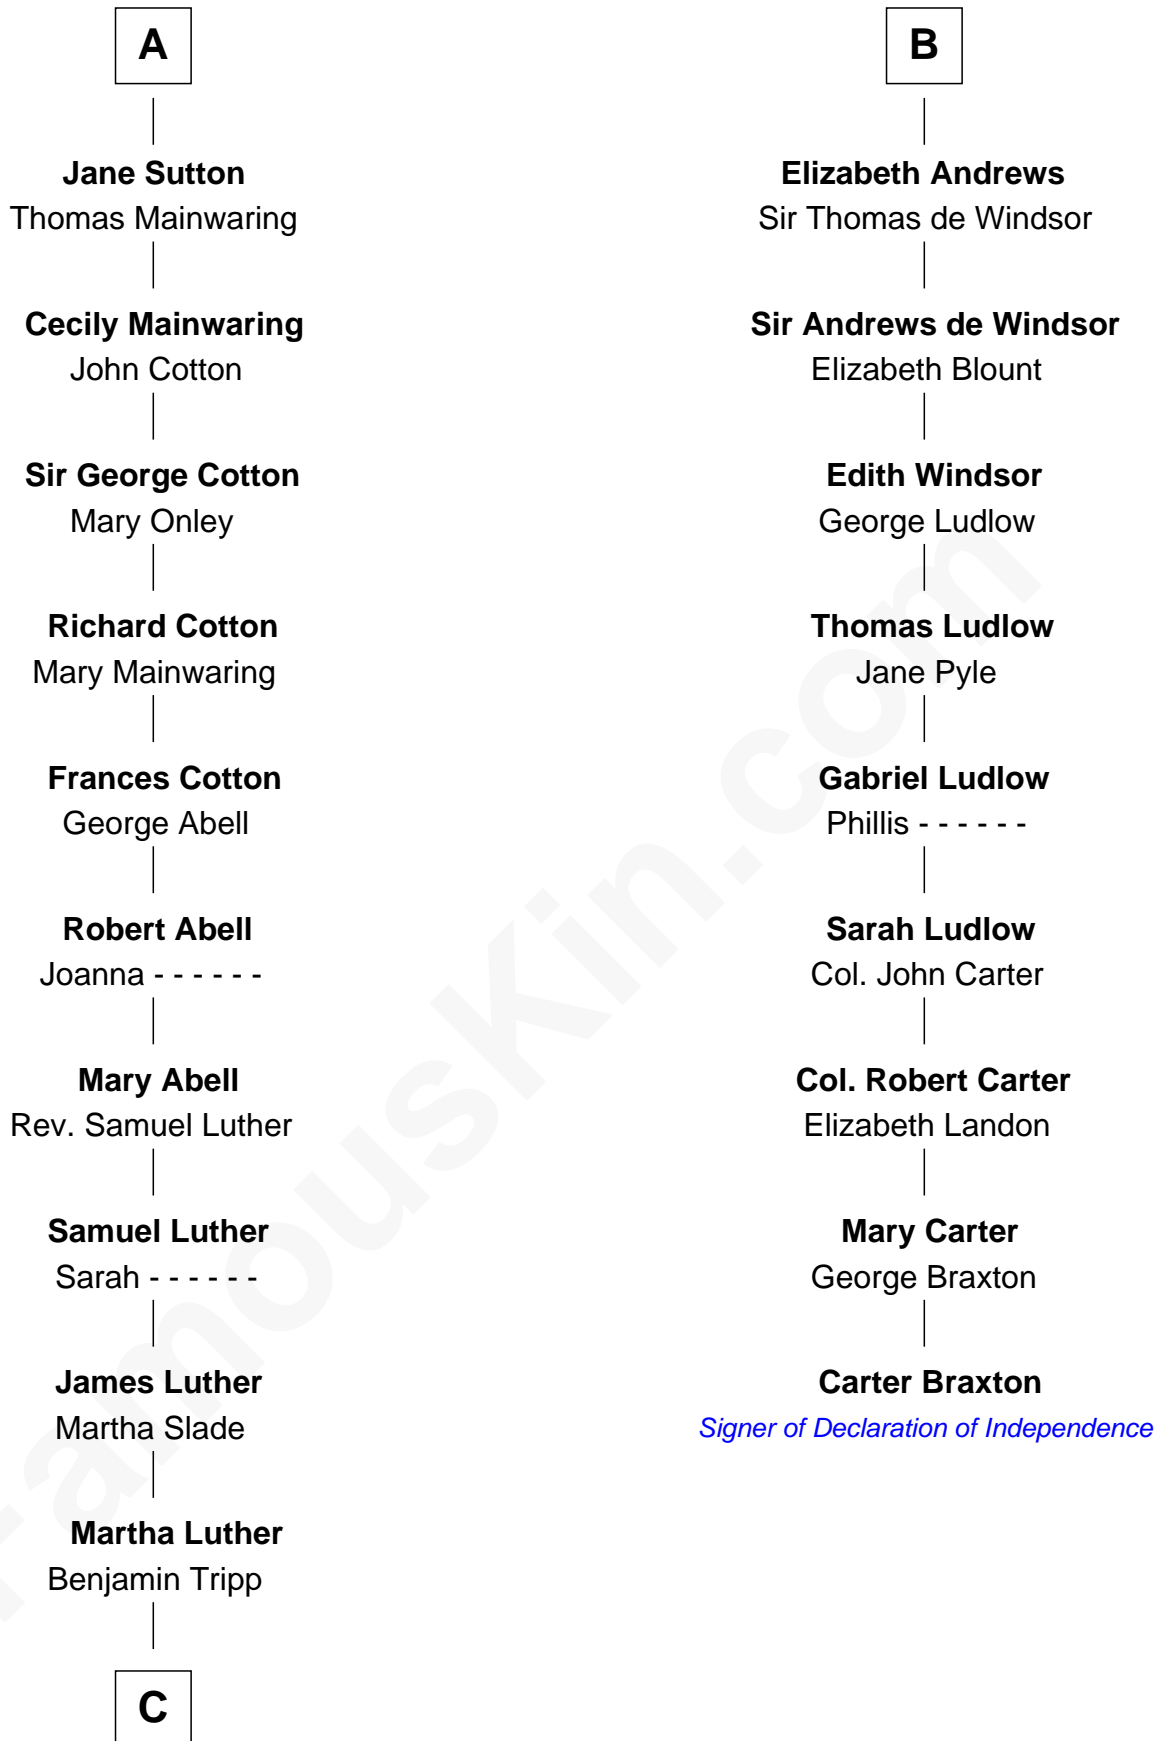

FamousKin.com Relationship Chart of

Lizzie Borden

Accused Murderess

15th cousin 6 times removed of

Carter Braxton

Signer of the Declaration of Independence

Sir Hugh le Despencer

Aveline Basset

Catherine de Beaumont

Elizabeth Luttrell

John Stratton

Elizabeth Stratton

John Andrews

B

C

—
Susanna Tripp

John Vinnicum

—
Sarah L. Vinnicum

Joseph Morse

—
Anthony Morse

Rhoda Morrison

—
Sarah Anthony Morse

Andrew Jackson Borden

—
Lizzie Borden

Accused Murderess

FamousKin.com