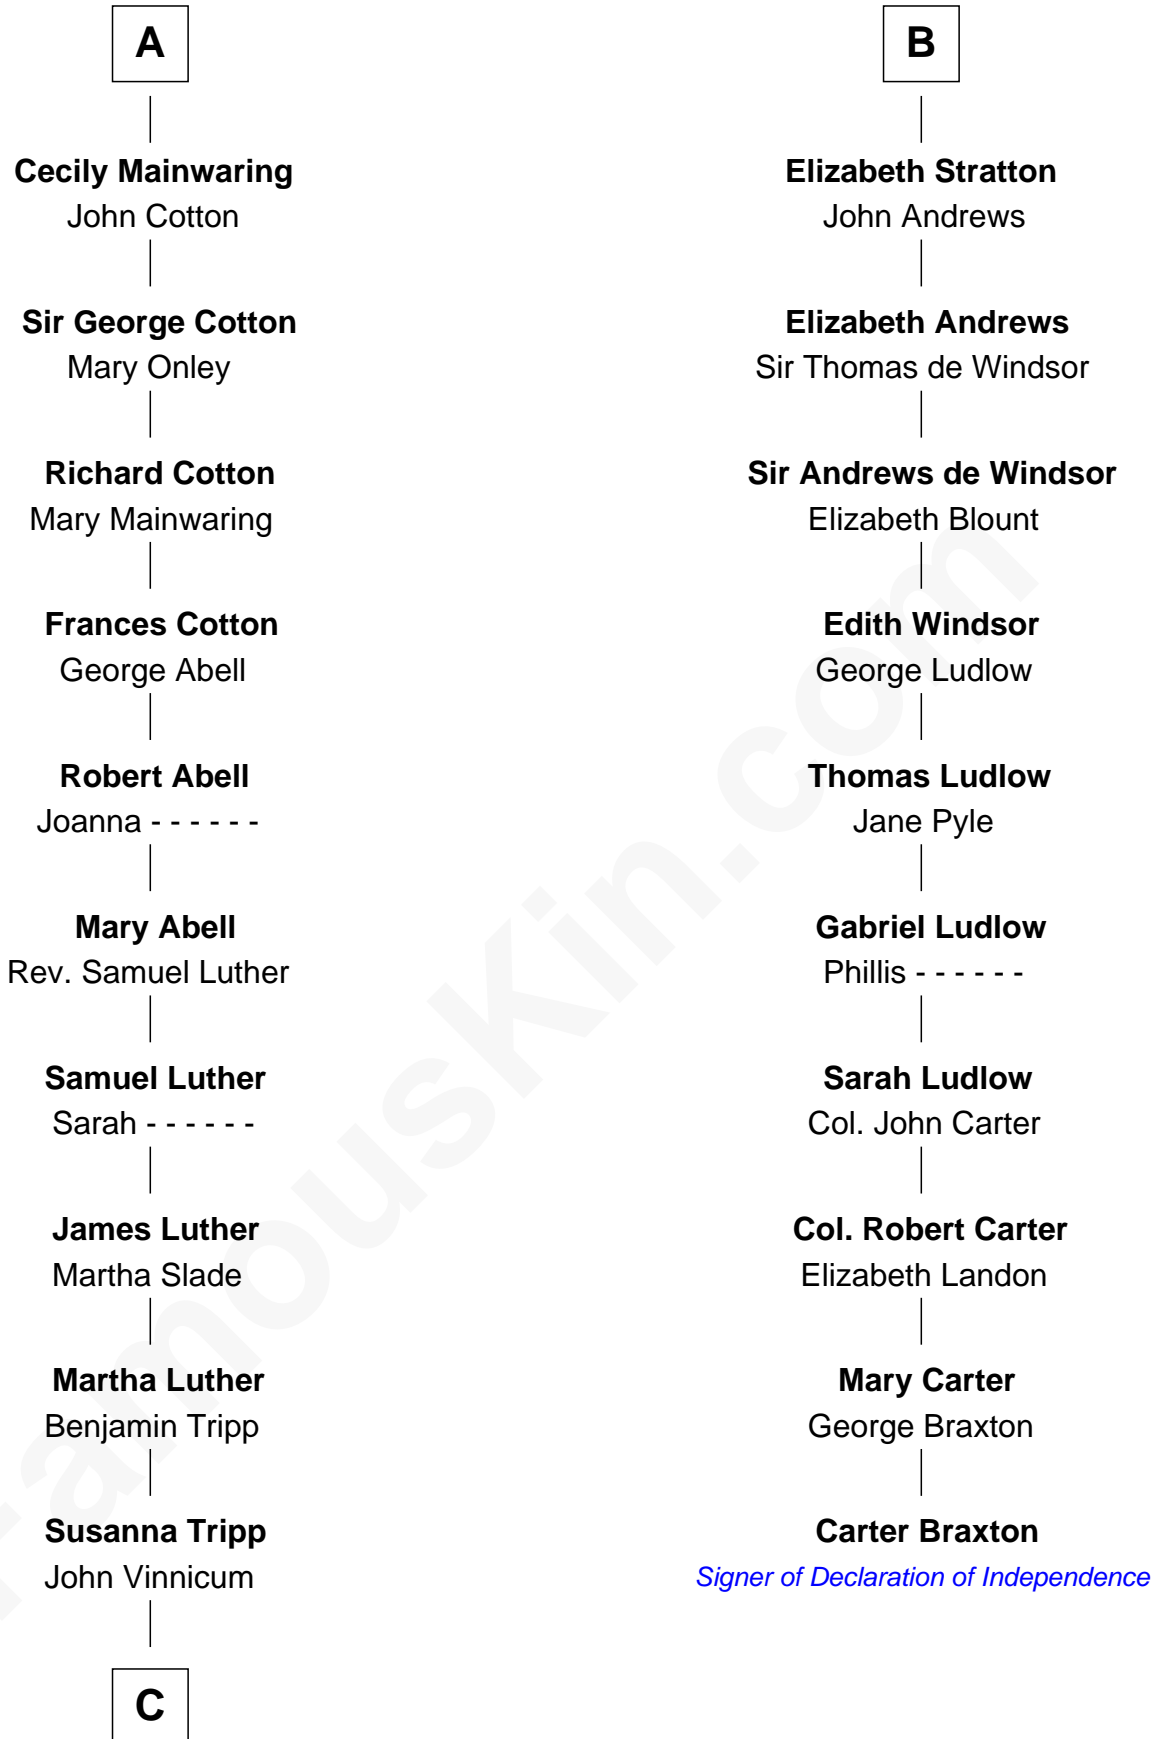

# FamousKin.com Relationship Chart of

**Lizzie Borden**

*Accused Murderess*

16th cousin 4 times removed of

**Carter Braxton**

*Signer of the Declaration of Independence*

**C**

—  
**Sarah L. Vinnicum**

Joseph Morse

—  
**Anthony Morse**

Rhoda Morrison

—  
**Sarah Anthony Morse**

Andrew Jackson Borden

—  
**Lizzie Borden**

*Accused Murderess*

FamousKin.com