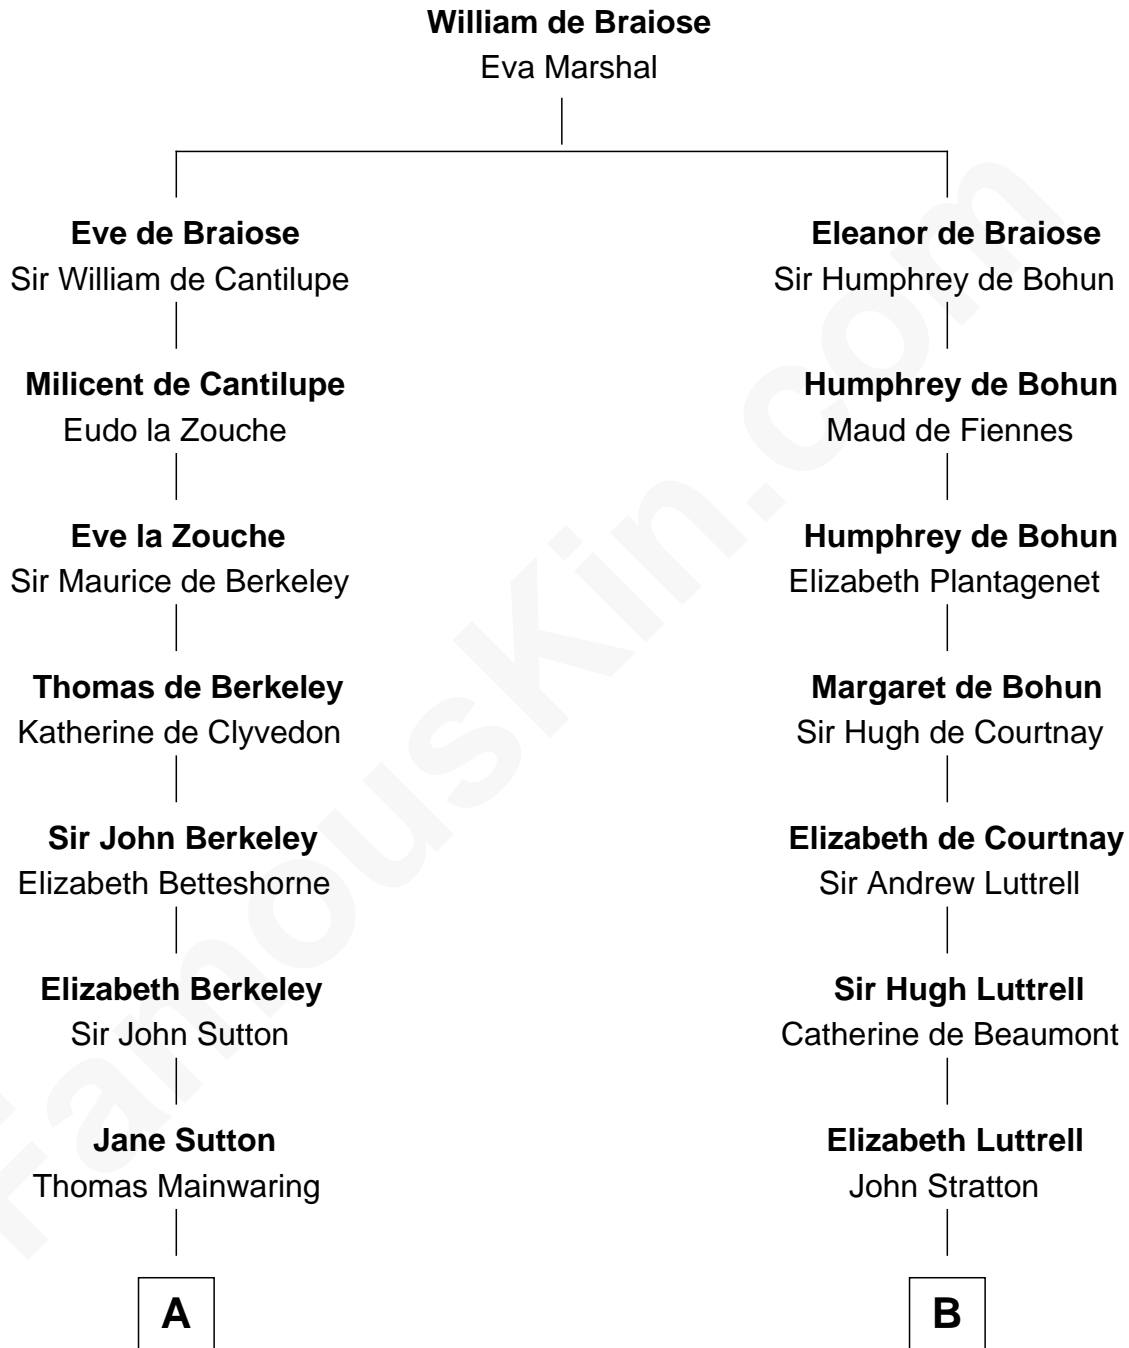

# FamousKin.com Relationship Chart of

**Lizzie Borden**

*Accused Murderess*

16th cousin 4 times removed of

**Carter Braxton**

*Signer of the Declaration of Independence*

**C**

—  
**Sarah L. Vinnicum**

Joseph Morse

—  
**Anthony Morse**

Rhoda Morrison

—  
**Sarah Anthony Morse**

Andrew Jackson Borden

—  
**Lizzie Borden**

*Accused Murderess*

FamousKin.com