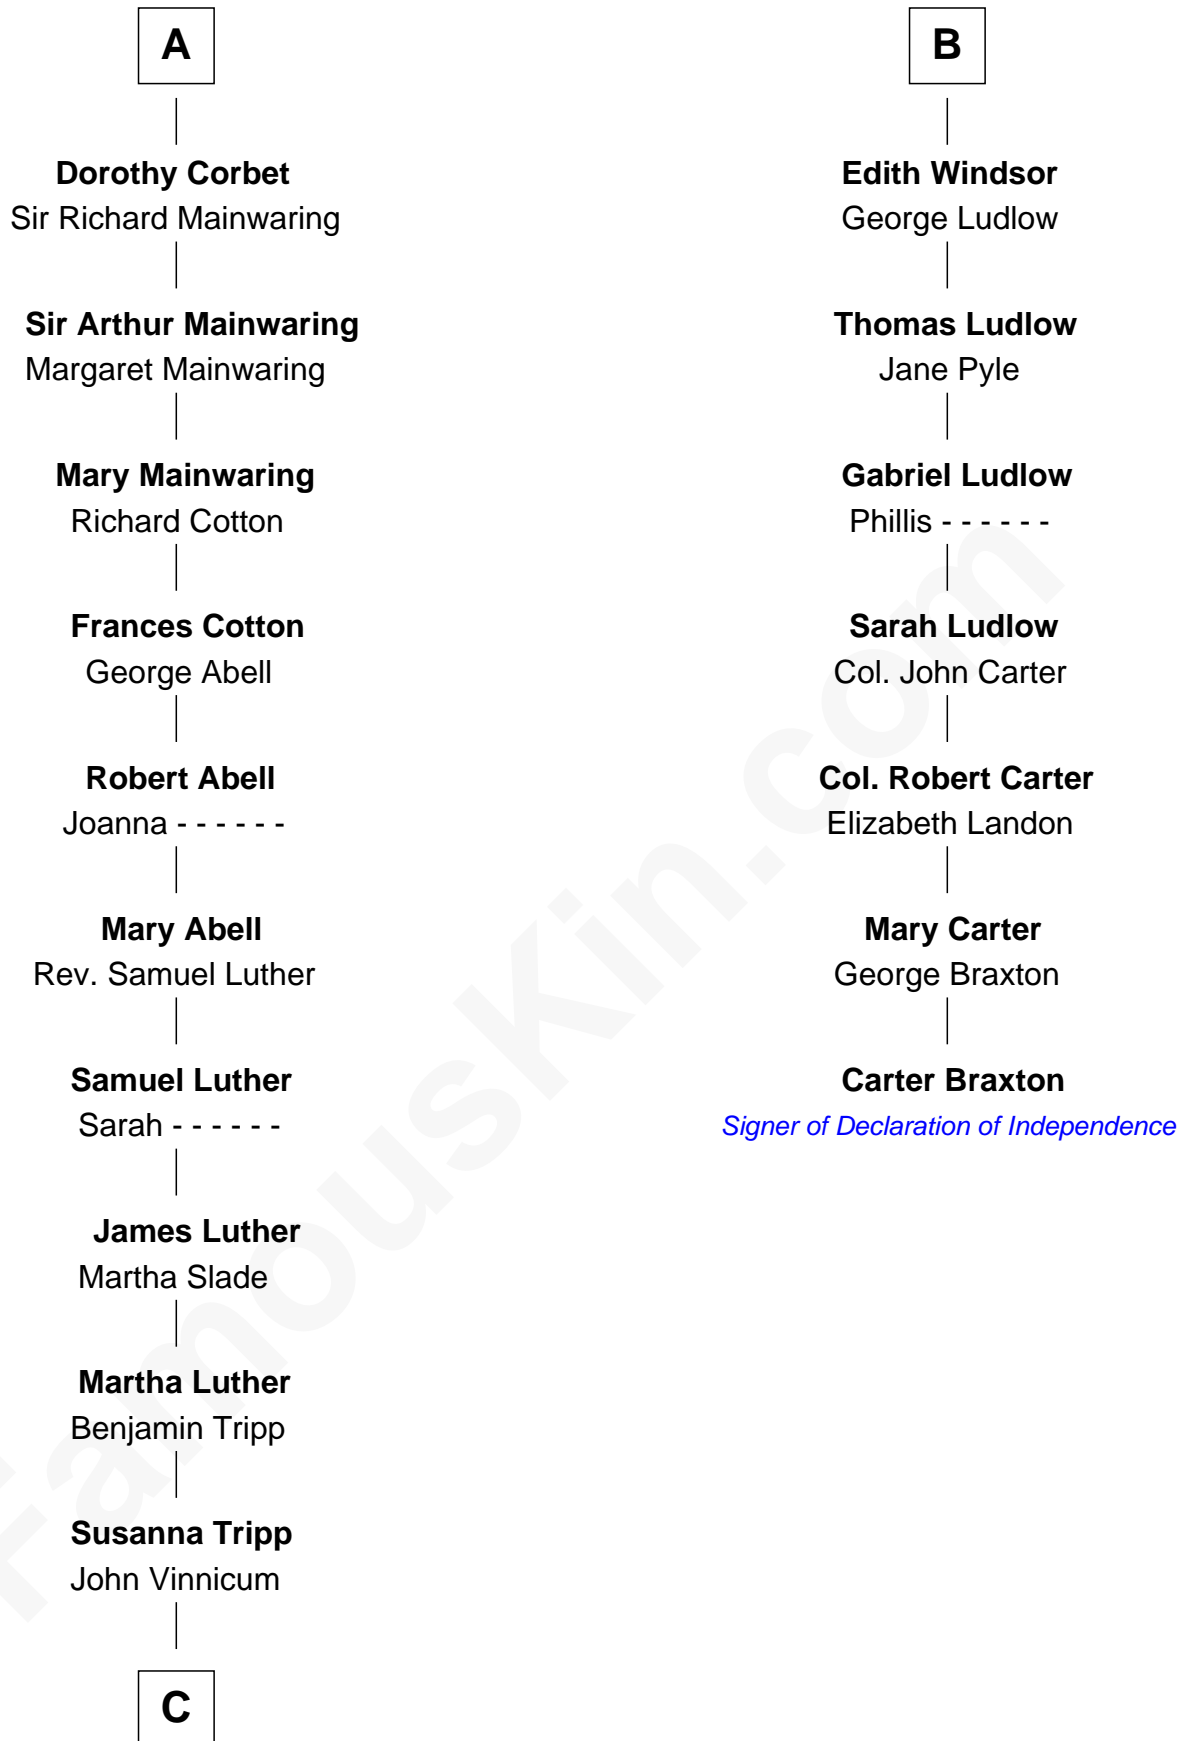

FamousKin.com Relationship Chart of

Lizzie Borden

Accused Murderess

13th cousin 7 times removed of

Carter Braxton

Signer of the Declaration of Independence

Humphrey de Bohun

Elizabeth Plantagenet

Eleanor de Bohun
Sir James le Boteler

James le Boteler
Elizabeth Darcy

James Butler
Anne de Welles

James Butler
Joan Beauchamp

Elizabeth Butler
John Talbot

Ann Talbot
Sir Henry Vernon

Elizabeth Vernon
Sir Robert Corbet

A

Margaret de Bohun
Sir Hugh de Courtnay

Elizabeth de Courtnay
Sir Andrew Luttrell

Sir Hugh Luttrell
Catherine de Beaumont

Elizabeth Luttrell
John Stratton

Elizabeth Stratton
John Andrews

Elizabeth Andrews
Sir Thomas de Windsor

Sir Andrews de Windsor
Elizabeth Blount

B

C

—
Sarah L. Vinnicum

Joseph Morse

—
Anthony Morse

Rhoda Morrison

—
Sarah Anthony Morse