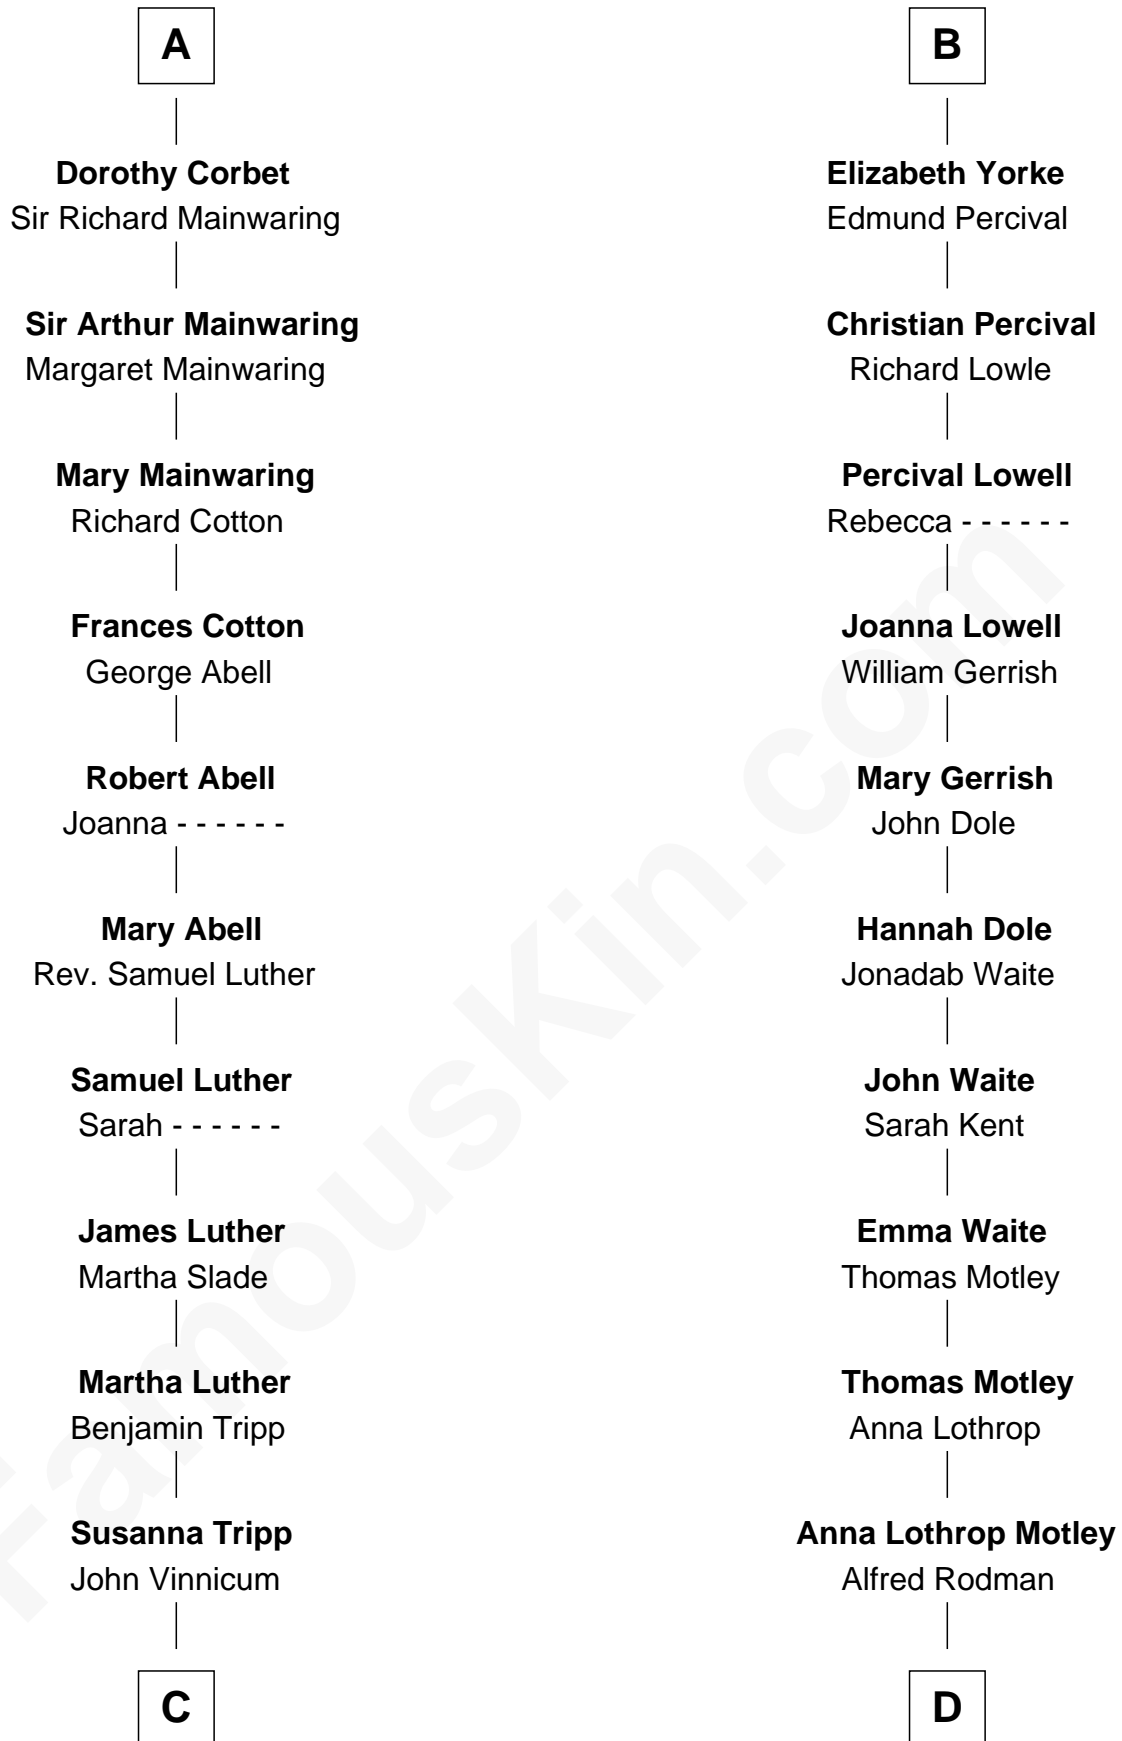

FamousKin.com Relationship Chart of

Lizzie Borden

Accused Murderess

20th cousin of

Tuesday Weld

TV and Movie Actress

Humphrey de Bohun

Elizabeth Plantagenet

Eleanor de Bohun
Sir James le Boteler

James le Boteler
Elizabeth Darcy

James Butler
Anne de Welles

James Butler
Joan Beauchamp

Elizabeth Butler
John Talbot

Ann Talbot
Sir Henry Vernon

Elizabeth Vernon
Sir Robert Corbet

A

Margaret de Bohun
Sir Hugh de Courtnay

Elizabeth de Courtnay
Sir Andrew Luttrell

Sir Hugh Luttrell
Catherine de Beaumont

Sir John Luttrell
Margaret Touchet

Sir James Luttrell
Elizabeth Courtnay

Sir Hugh Luttrell
Margaret Hill

Eleanor Luttrell
Roger Yorke

B

C

Sarah L. Vinnicum

Joseph Morse

Anthony Morse

Rhoda Morrison

Sarah Anthony Morse