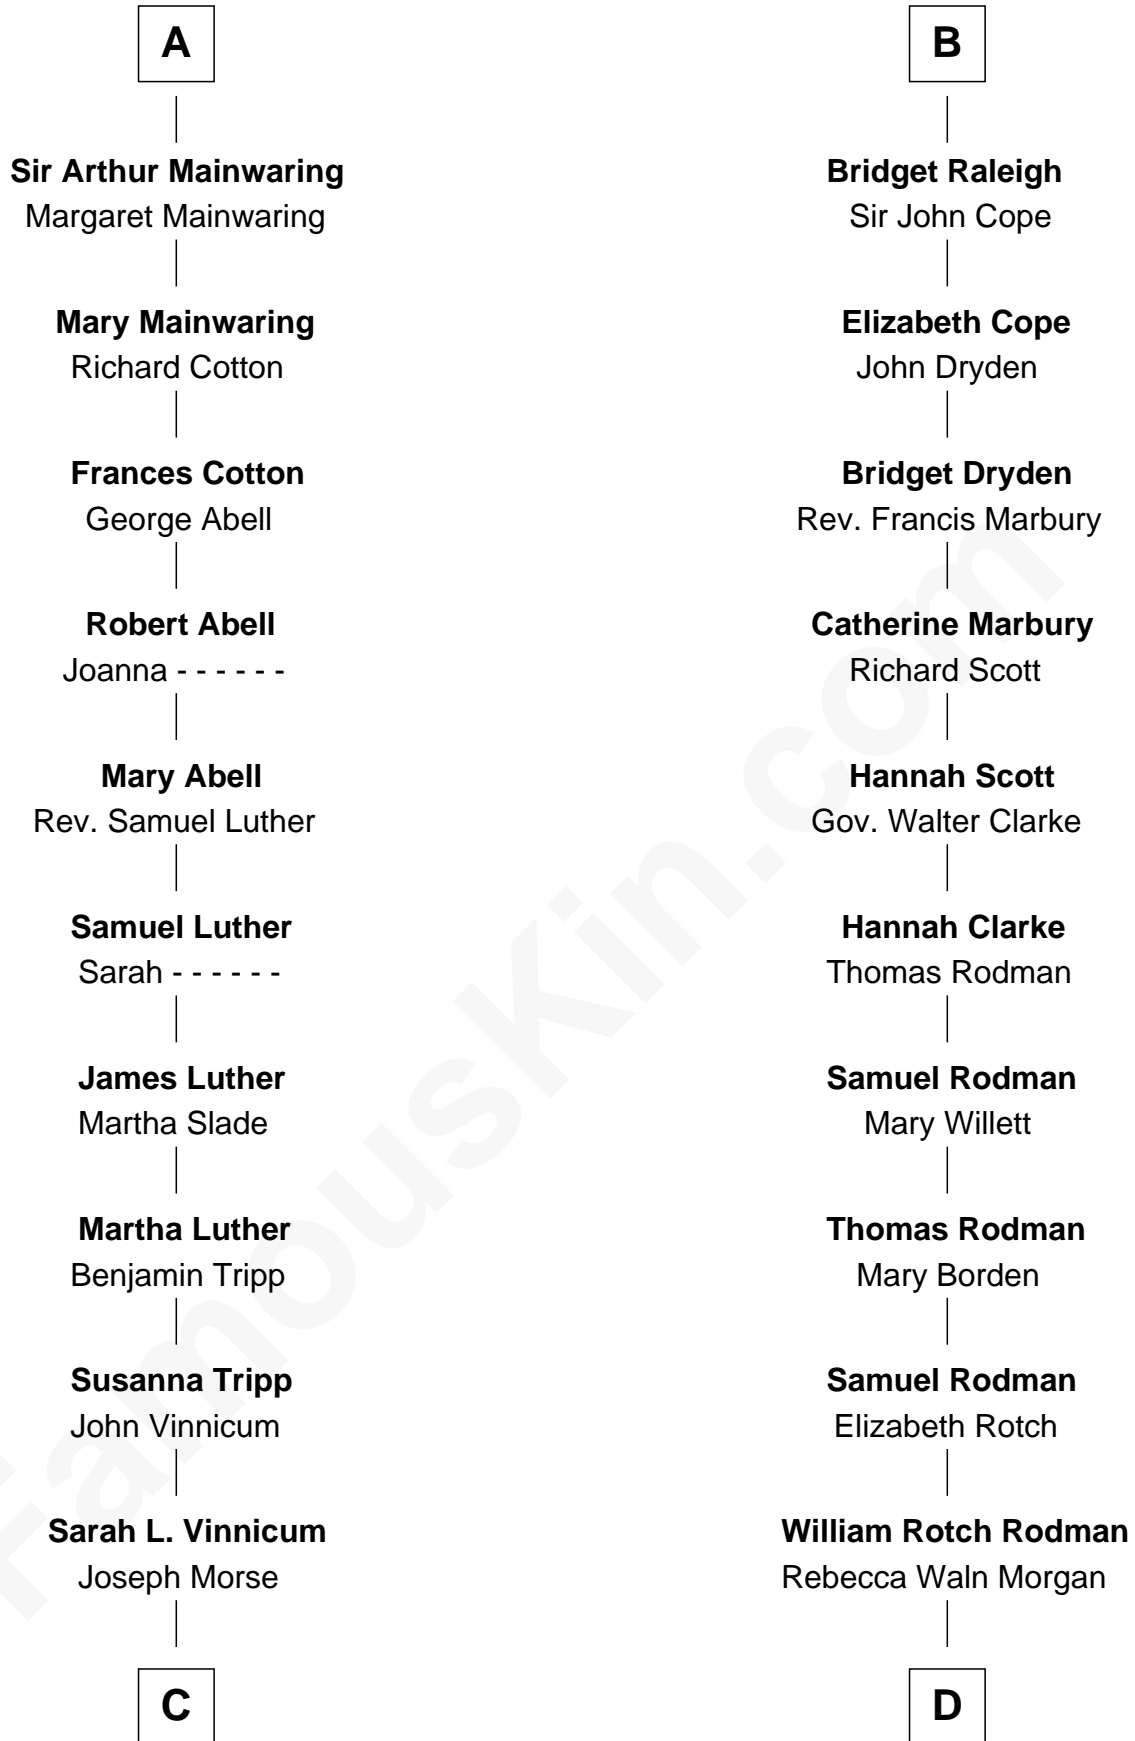

FamousKin.com

Relationship Chart of

Lizzie Borden

Accused Murderess

19th cousin 2 times removed of

Tuesday Weld

TV and Movie Actress

Sir James le Boteler

Eleanor de Bohun

C

Anthony Morse
Rhoda Morrison

Sarah Anthony Morse
Andrew Jackson Borden

Lizzie Borden
Accused Murderess

D

Alfred Rodman
Anna Lothrop Motley

Eloise Rodman
Stephen Minot Weld

Edward Motley Weld
Sarah Lothrop King

Lothrop Motley Weld
Yosene Balfour Ker

Tuesday Weld
TV and Movie Actress

FamousKin.com