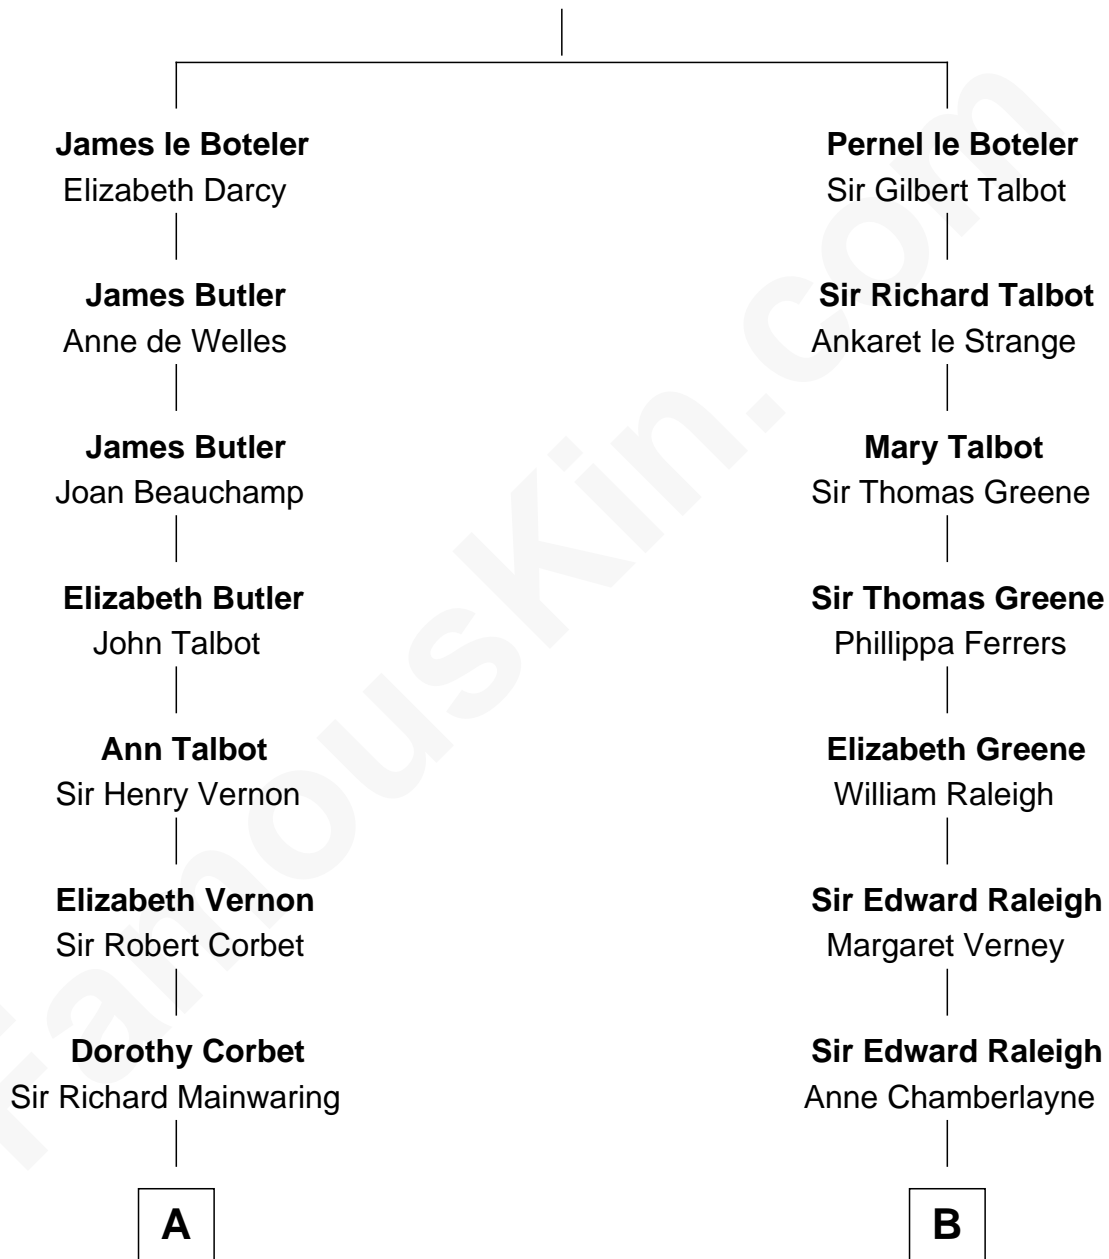

FamousKin.com

Relationship Chart of

Lizzie Borden

Accused Murderess

19th cousin 2 times removed of

Tuesday Weld

TV and Movie Actress

Sir James le Boteler

Eleanor de Bohun

C

Anthony Morse
Rhoda Morrison

Sarah Anthony Morse
Andrew Jackson Borden

Lizzie Borden
Accused Murderess

D

Alfred Rodman
Anna Lothrop Motley

Eloise Rodman
Stephen Minot Weld

Edward Motley Weld
Sarah Lothrop King

Lothrop Motley Weld
Yosene Balfour Ker

Tuesday Weld
TV and Movie Actress

FamousKin.com