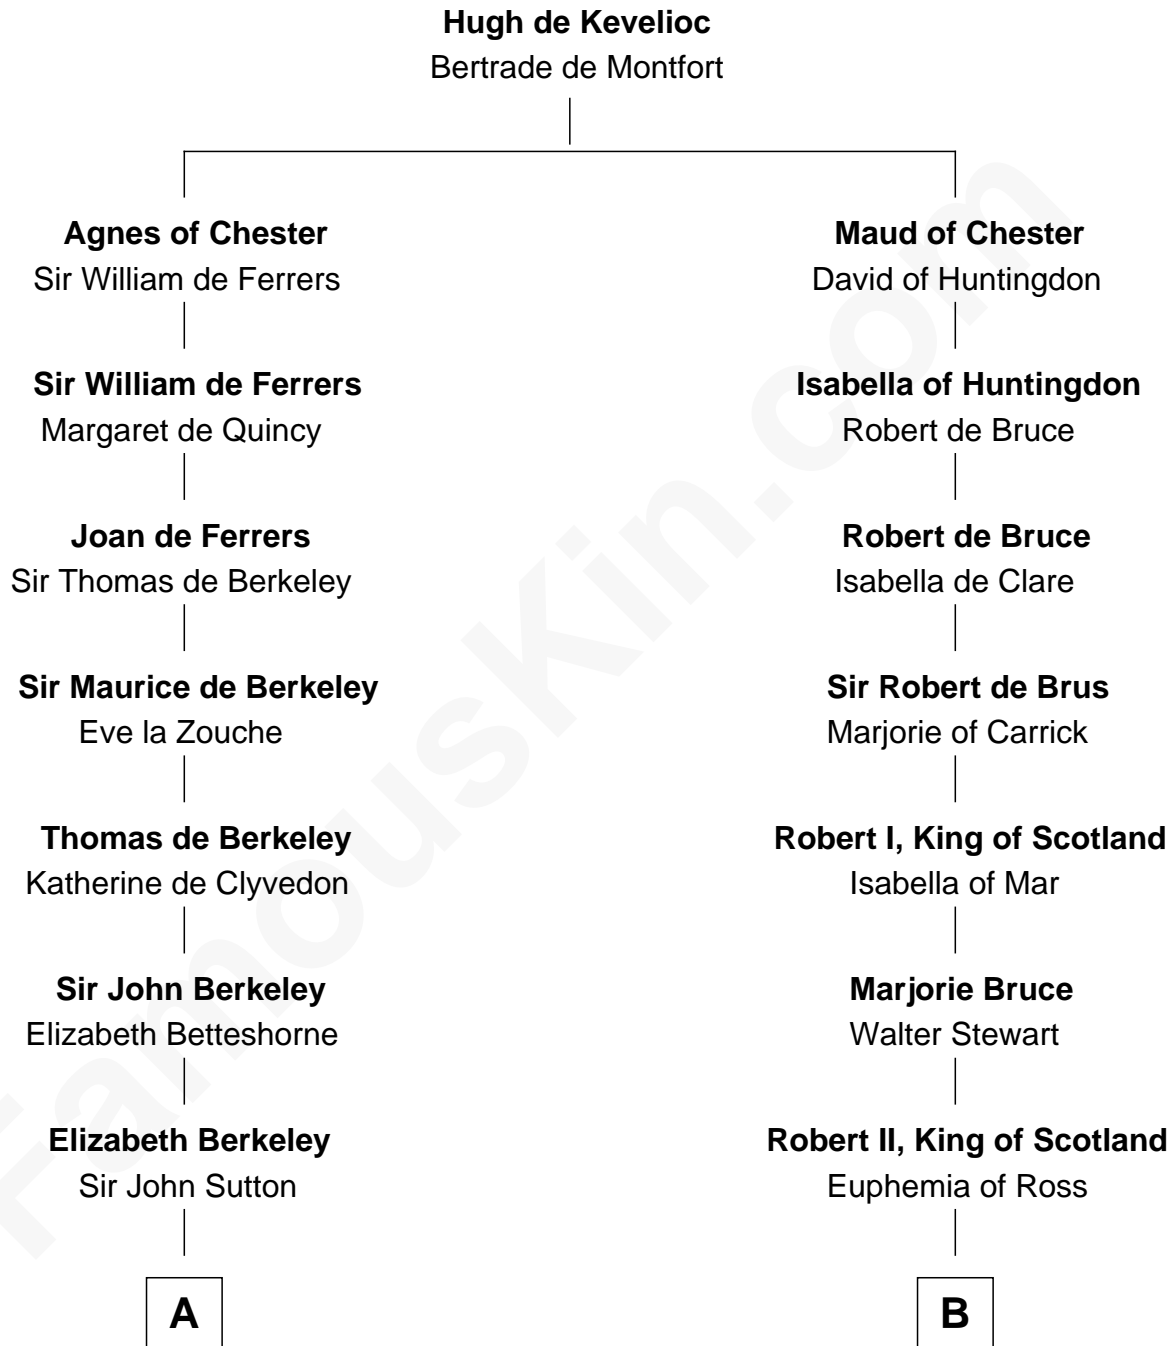

# FamousKin.com Relationship Chart of

**Lizzie Borden**

*Accused Murderess*

18th cousin 3 times removed of

**Philip Livingston**

*Signer of the Declaration of Independence*

**C**

**Susanna Tripp**  
John Vinnicum

**Sarah L. Vinnicum**  
Joseph Morse

**Anthony Morse**  
Rhoda Morrison

**Sarah Anthony Morse**  
Andrew Jackson Borden

**Lizzie Borden**  
*Accused Murderess*

**D**

**Philip Livingston**  
Catrina Van Brugh

**Philip Livingston**  
*Signer of Declaration of Independence*

FamousKin.com