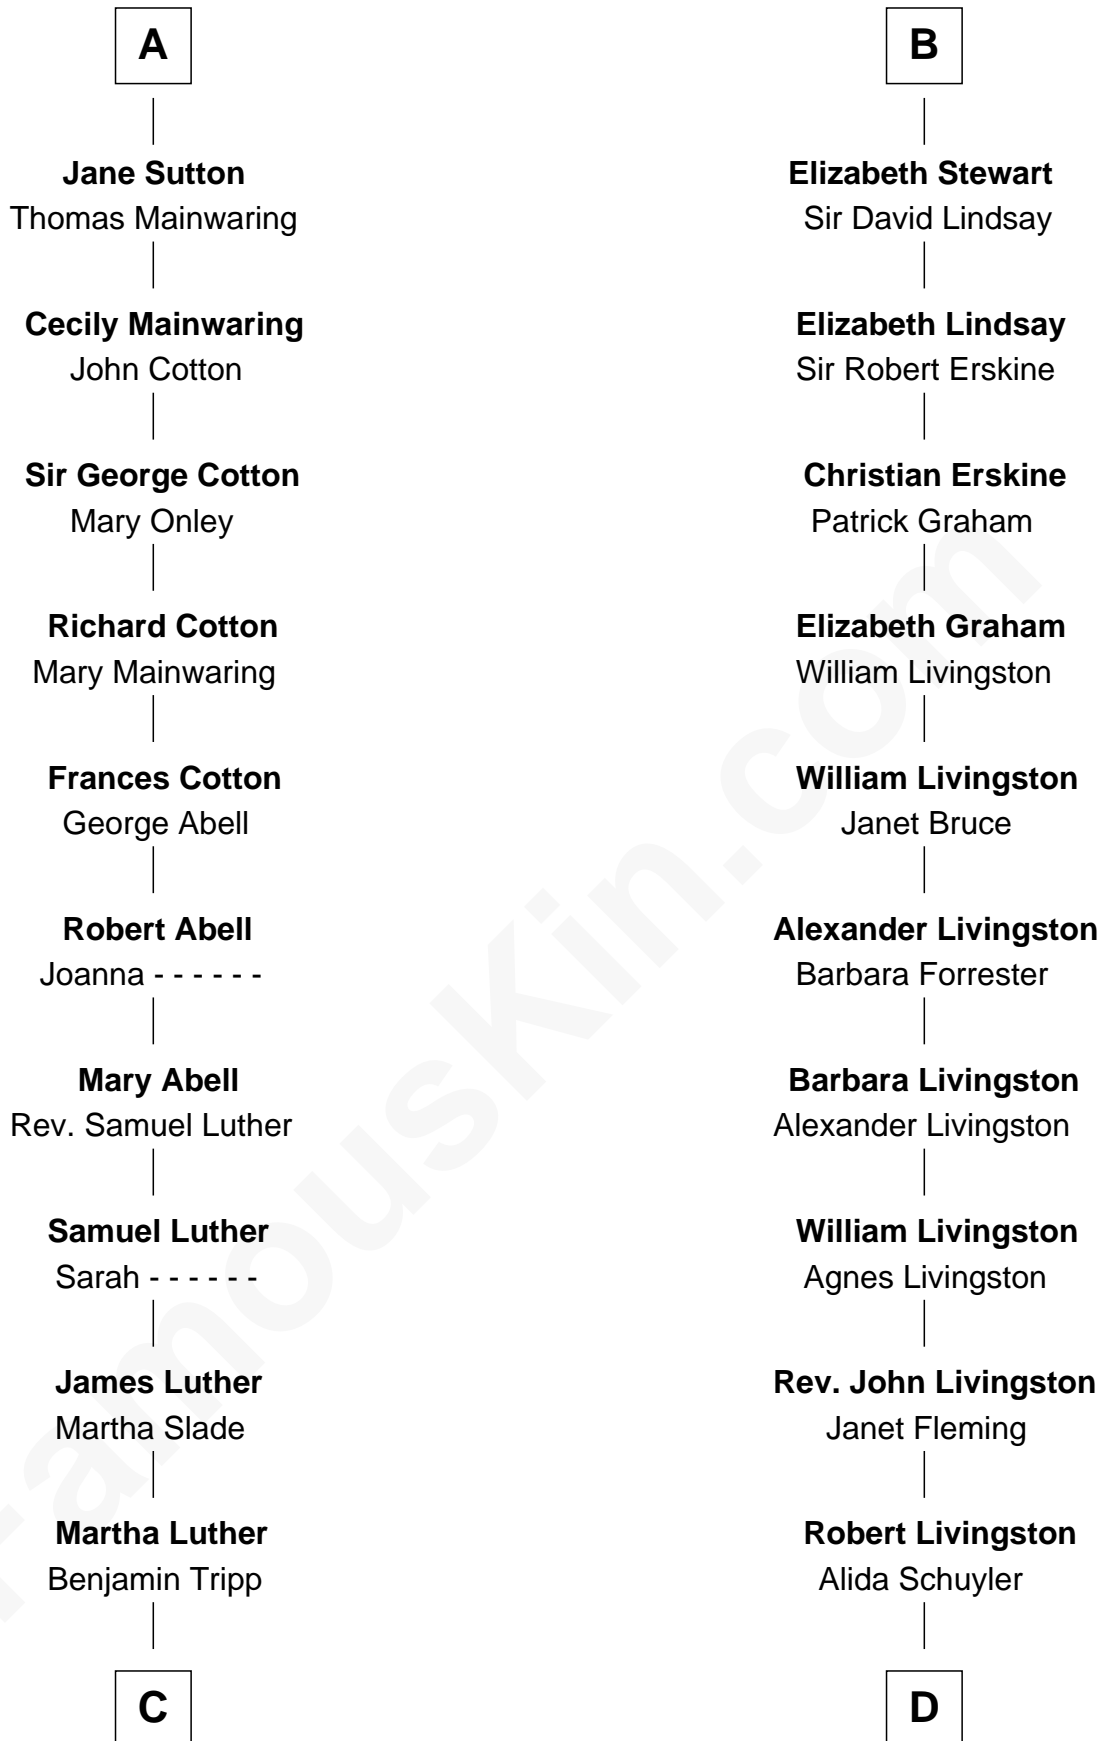

# FamousKin.com Relationship Chart of

**Lizzie Borden**

*Accused Murderess*

18th cousin 3 times removed of

**Philip Livingston**

*Signer of the Declaration of Independence*

**C**

**Susanna Tripp**  
John Vinnicum

**Sarah L. Vinnicum**  
Joseph Morse

**Anthony Morse**  
Rhoda Morrison

**Sarah Anthony Morse**  
Andrew Jackson Borden

**Lizzie Borden**  
*Accused Murderess*

**D**

**Philip Livingston**  
Catrina Van Brugh