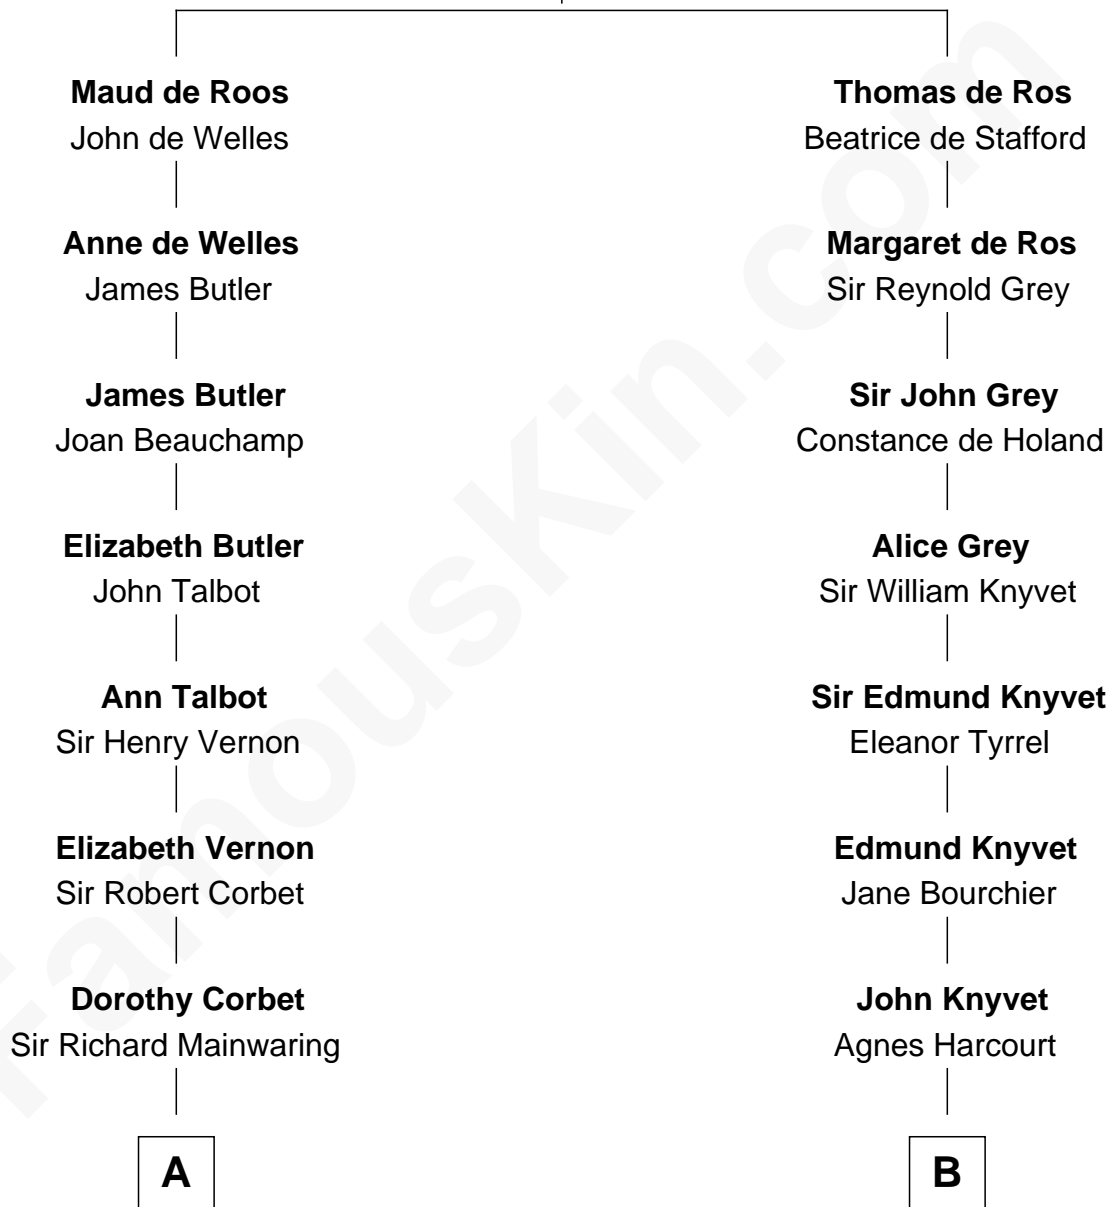

FamousKin.com Relationship Chart of

Lizzie Borden

Accused Murderess

17th cousin 2 times removed of

Leverett Saltonstall

55th Governor of Massachusetts

Sir William de Ros
Margery de Badlesmere

C

—
Anthony Morse

Rhoda Morrison

—
Sarah Anthony Morse

Andrew Jackson Borden

—
Lizzie Borden

Accused Murderess

FamousKin.com