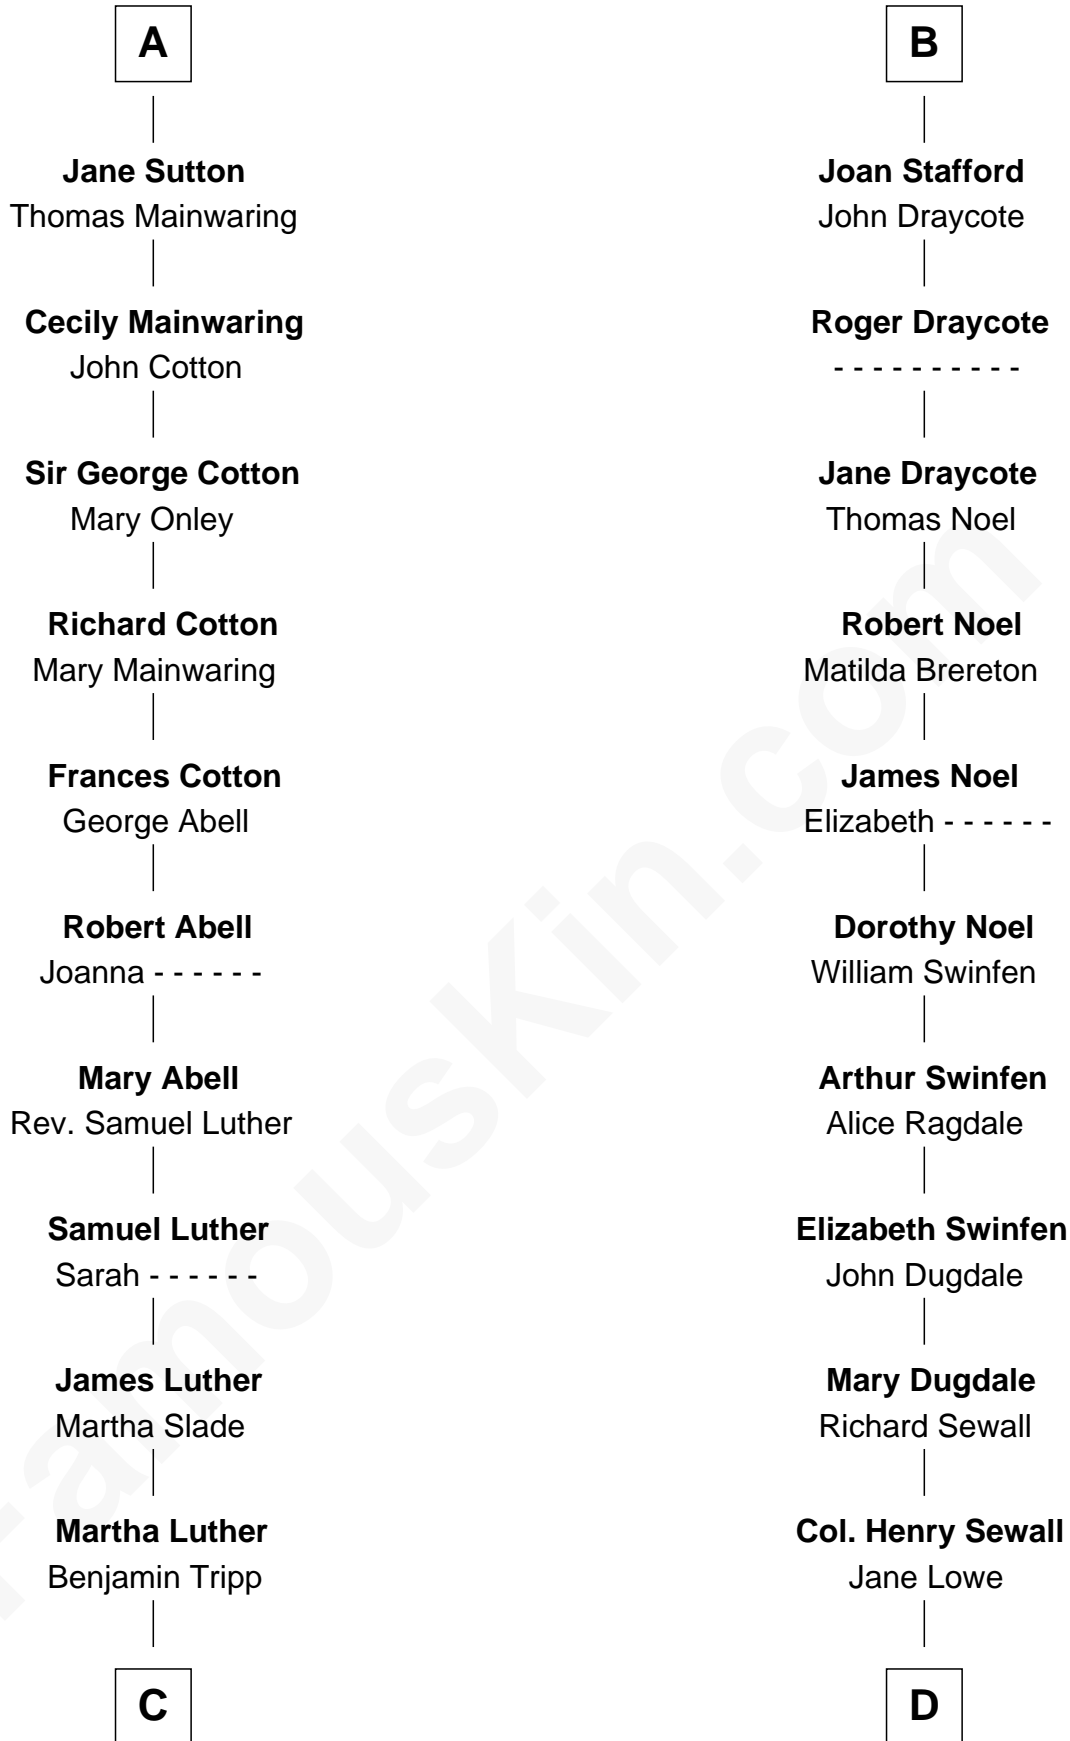

# FamousKin.com Relationship Chart of

**Lizzie Borden**

*Accused Murderess*

20th cousin 1 time removed of

**Charles Carroll**

*Signer of the Declaration of Independence*

**Hugh de Kevelioc**  
Bertrade de Montfort

**C**

**Susanna Tripp**  
John Vinnicum

**Sarah L. Vinnicum**  
Joseph Morse

**Anthony Morse**  
Rhoda Morrison

**Sarah Anthony Morse**  
Andrew Jackson Borden

**Lizzie Borden**  
*Accused Murderess*

**D**

**Nicholas Sewall**  
Susanna Burgess

**Jane Sewall**  
Clement Brooke

**Elizabeth Brooke**  
Charles Carroll

**Charles Carroll**  
*Signer of Declaration of Independence*