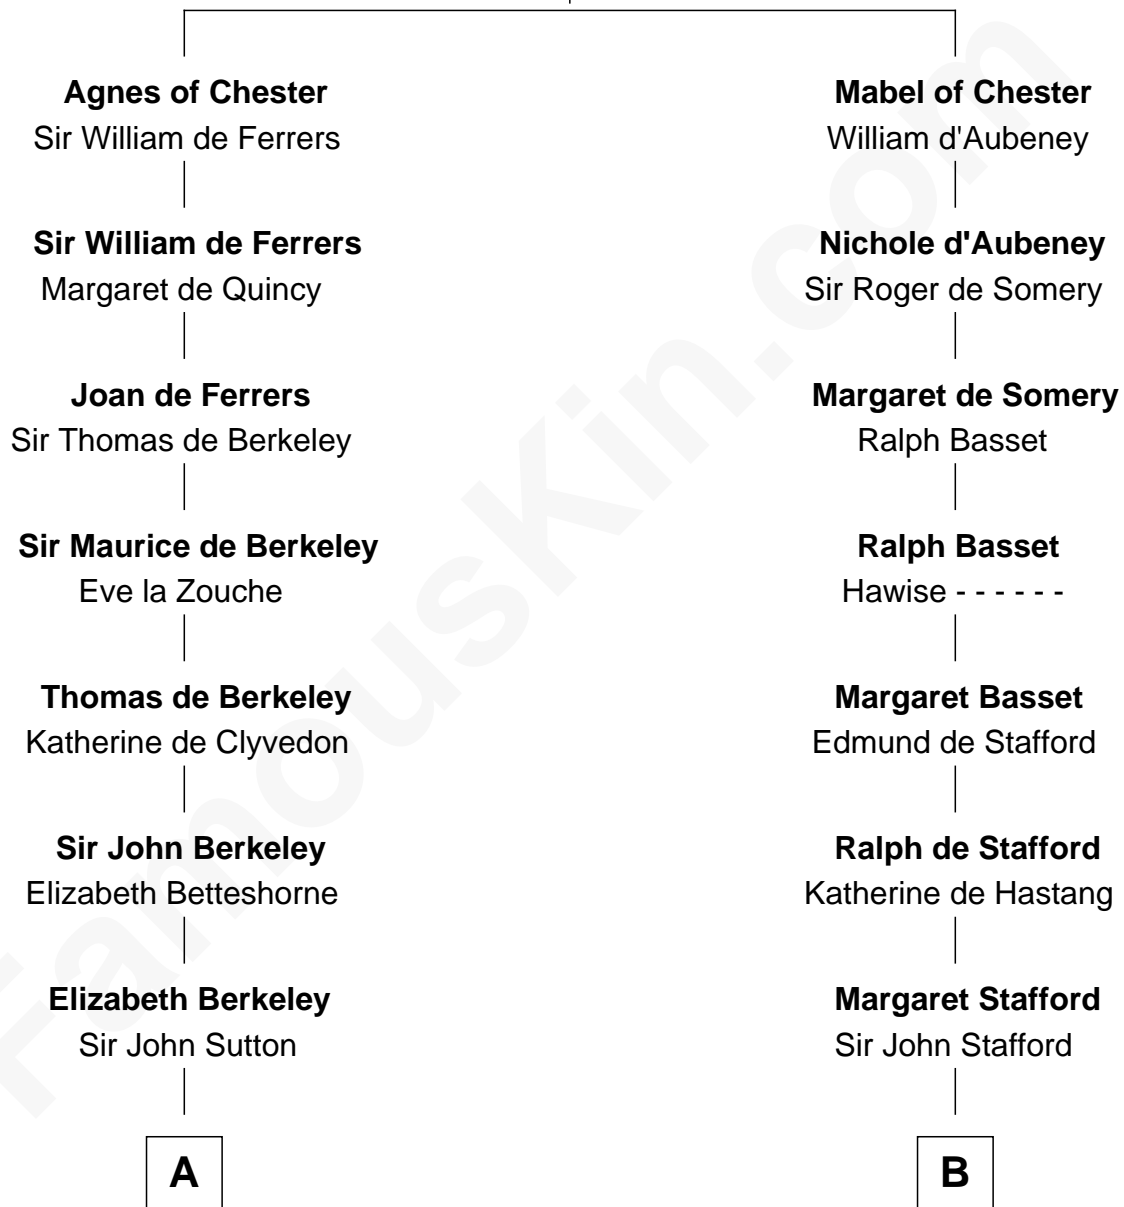

# FamousKin.com Relationship Chart of

**Lizzie Borden**

*Accused Murderess*

20th cousin 1 time removed of

**Charles Carroll**

*Signer of the Declaration of Independence*

**Hugh de Kevelioc**  
Bertrade de Montfort

**C**

**Susanna Tripp**  
John Vinnicum

**Sarah L. Vinnicum**  
Joseph Morse

**Anthony Morse**  
Rhoda Morrison

**Sarah Anthony Morse**  
Andrew Jackson Borden

**Lizzie Borden**  
*Accused Murderess*

**D**

**Nicholas Sewall**  
Susanna Burgess