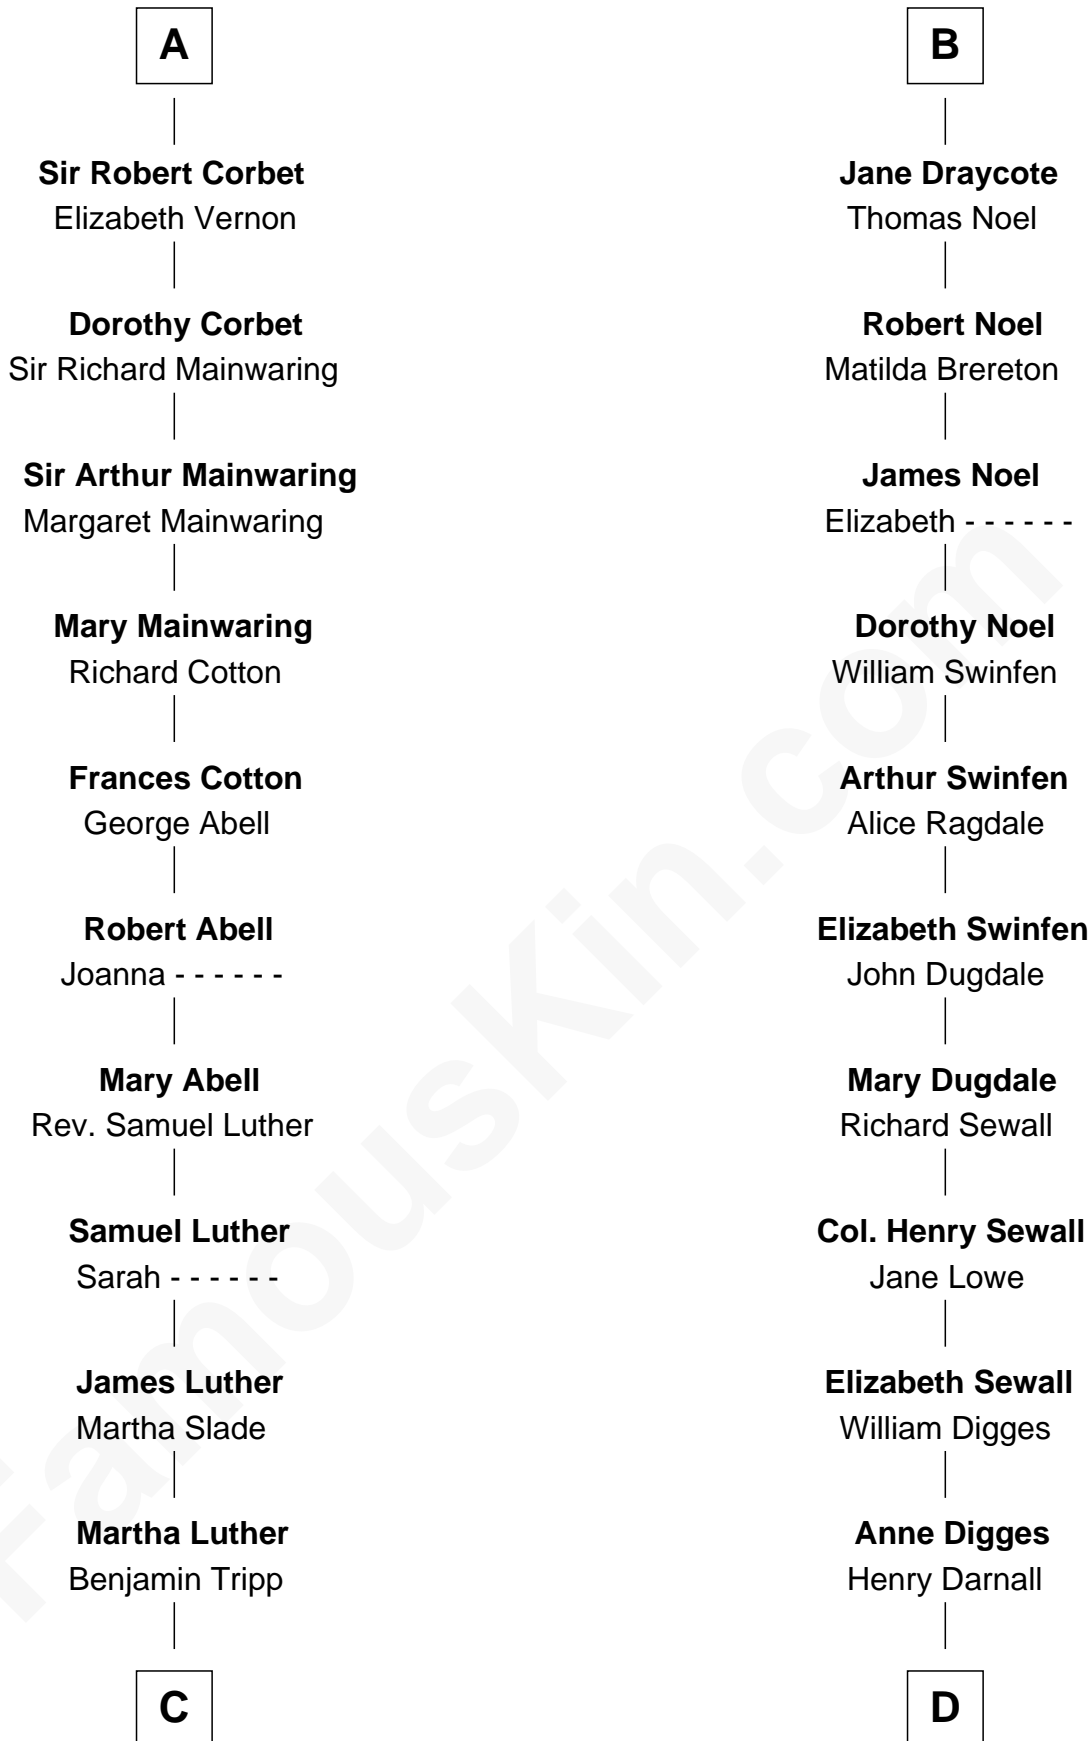

FamousKin.com Relationship Chart of

Lizzie Borden

Accused Murderess

18th cousin 3 times removed of

Daniel Carroll

Signer of the U.S. Constitution

Nichole d'Aubeny
Sir Roger de Somery

Maud de Somery
Sir Henry de Erdington

A

Margaret de Somery
Ralph Basset

Ralph Basset
Hawise - - - - -

Margaret Basset
Edmund de Stafford

Ralph de Stafford
Katherine de Hastang

Margaret Stafford
Sir John Stafford

Joan Stafford
John Draycote

Roger Draycote
- - - - -

B

C

Susanna Tripp
John Vinnicum

Sarah L. Vinnicum
Joseph Morse

Anthony Morse
Rhoda Morrison

Sarah Anthony Morse
Andrew Jackson Borden

Lizzie Borden
Accused Murderess

D