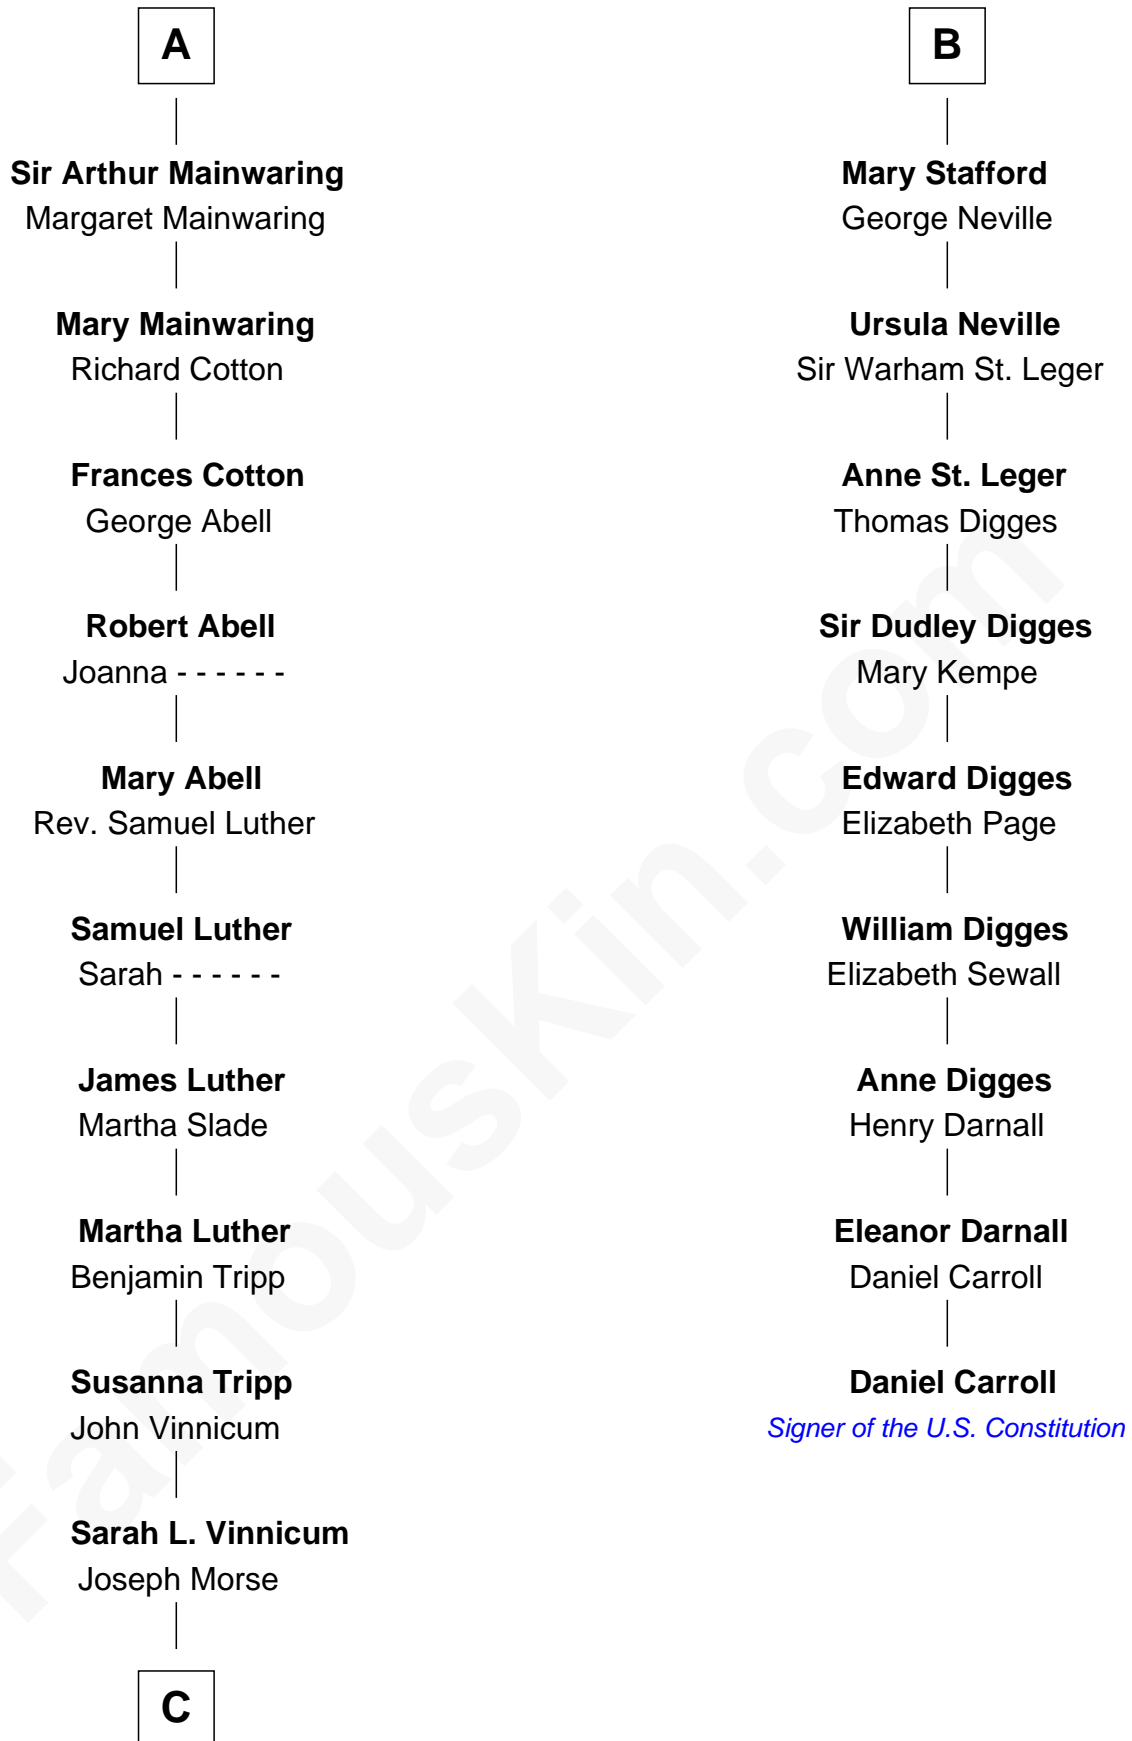

# FamousKin.com Relationship Chart of

**Lizzie Borden**

*Accused Murderess*

15th cousin 4 times removed of

**Daniel Carroll**

*Signer of the U.S. Constitution*

**C**

—  
**Anthony Morse**  
Rhoda Morrison

—  
**Sarah Anthony Morse**  
Andrew Jackson Borden

—  
**Lizzie Borden**  
*Accused Murderess*

FamousKin.com