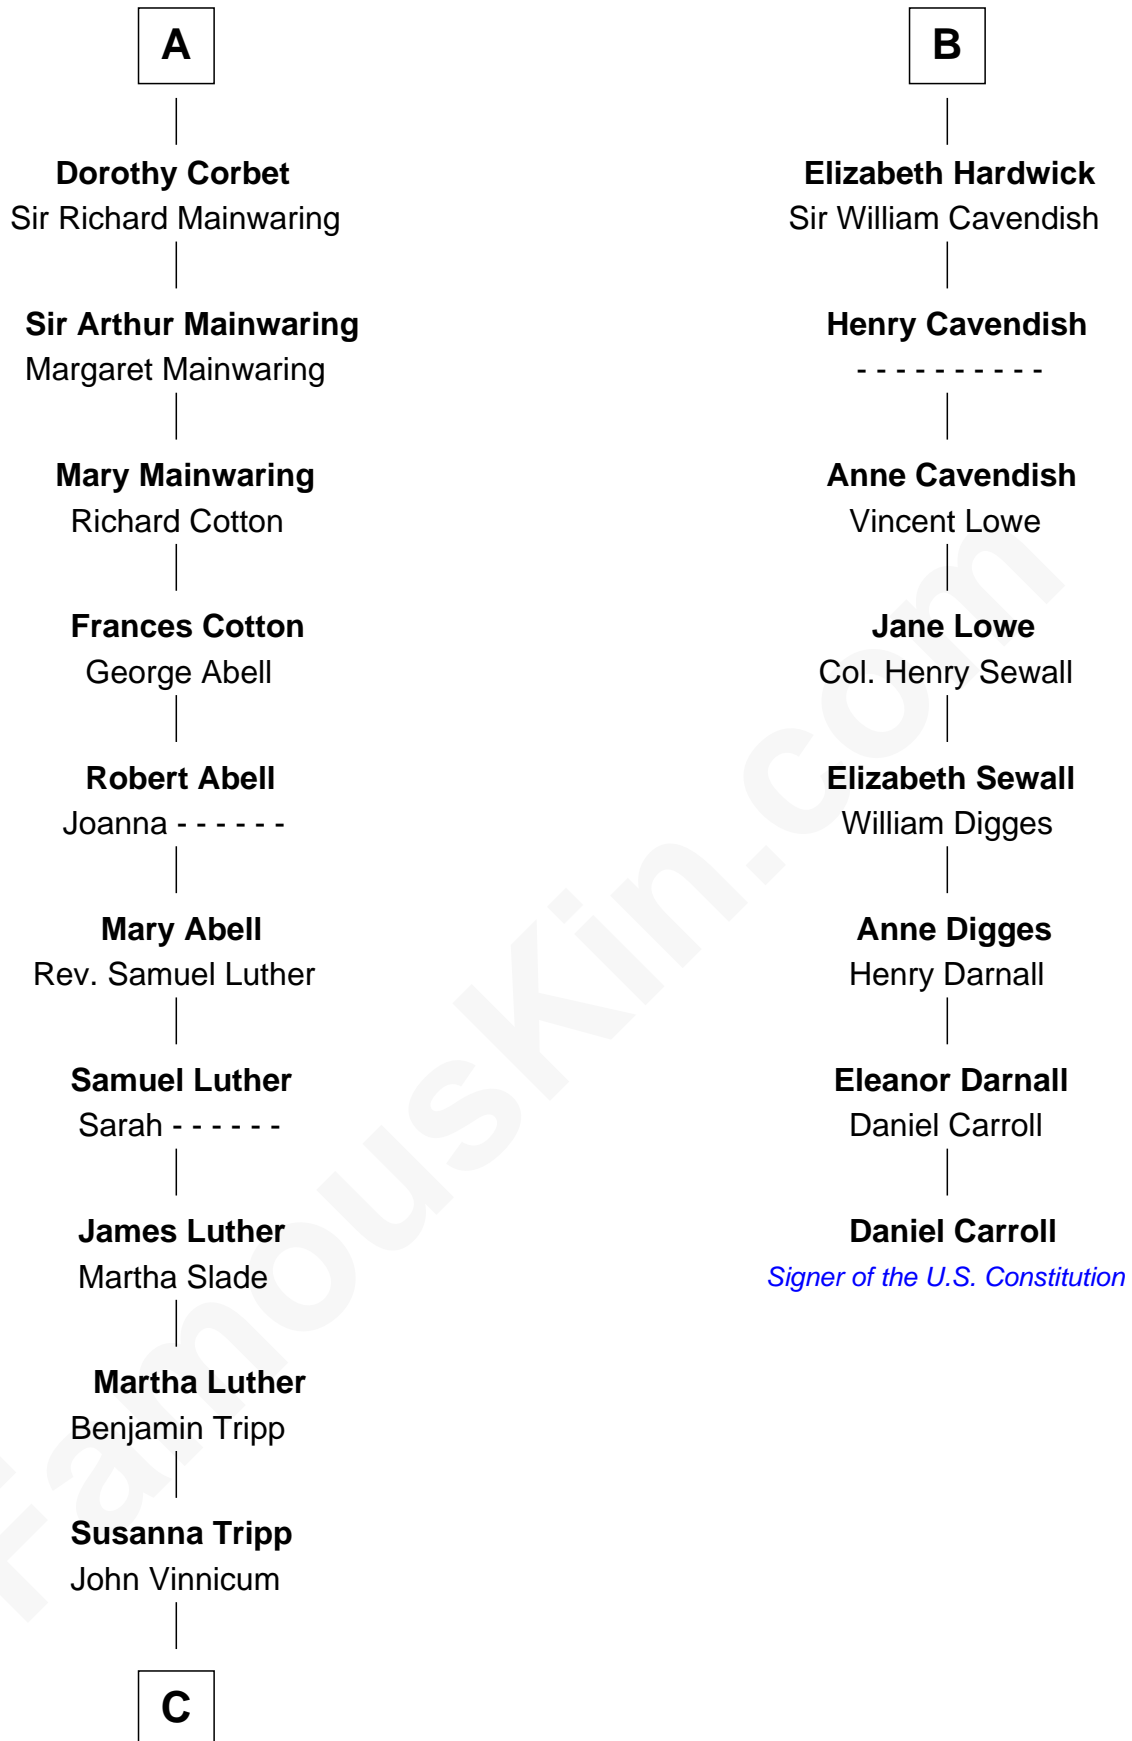

# FamousKin.com Relationship Chart of

**Lizzie Borden**

*Accused Murderess*

14th cousin 6 times removed of

**Daniel Carroll**

*Signer of the U.S. Constitution*

**Edmund Fitzalan**

Alice de Warenne

**C**

—  
**Sarah L. Vinnicum**

Joseph Morse

—  
**Anthony Morse**

Rhoda Morrison

—  
**Sarah Anthony Morse**

Andrew Jackson Borden

—  
**Lizzie Borden**

*Accused Murderess*

FamousKin.com