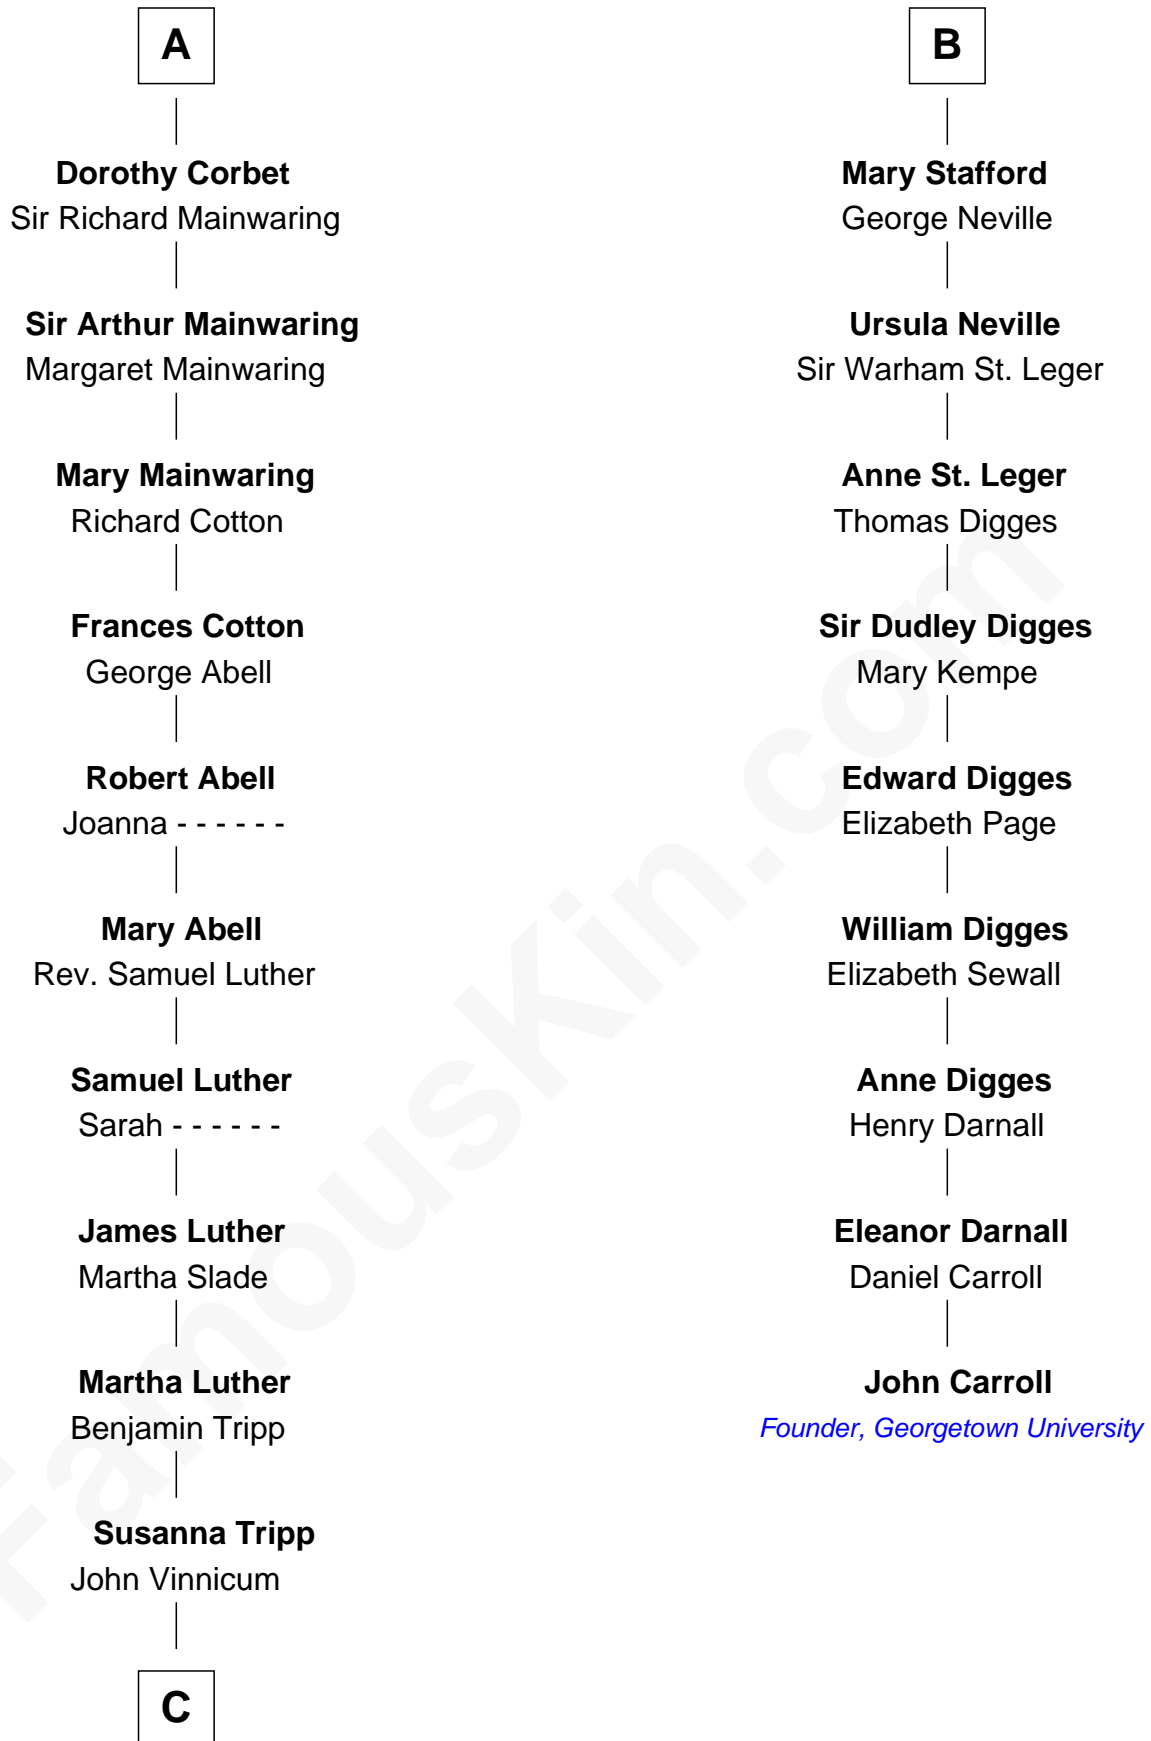

# FamousKin.com Relationship Chart of

**Lizzie Borden**

*Accused Murderess*

15th cousin 5 times removed of

**John Carroll**

*Founder of Georgetown University*

**Henry Plantagenet**

Maud de Chaworth

FamousKin.com