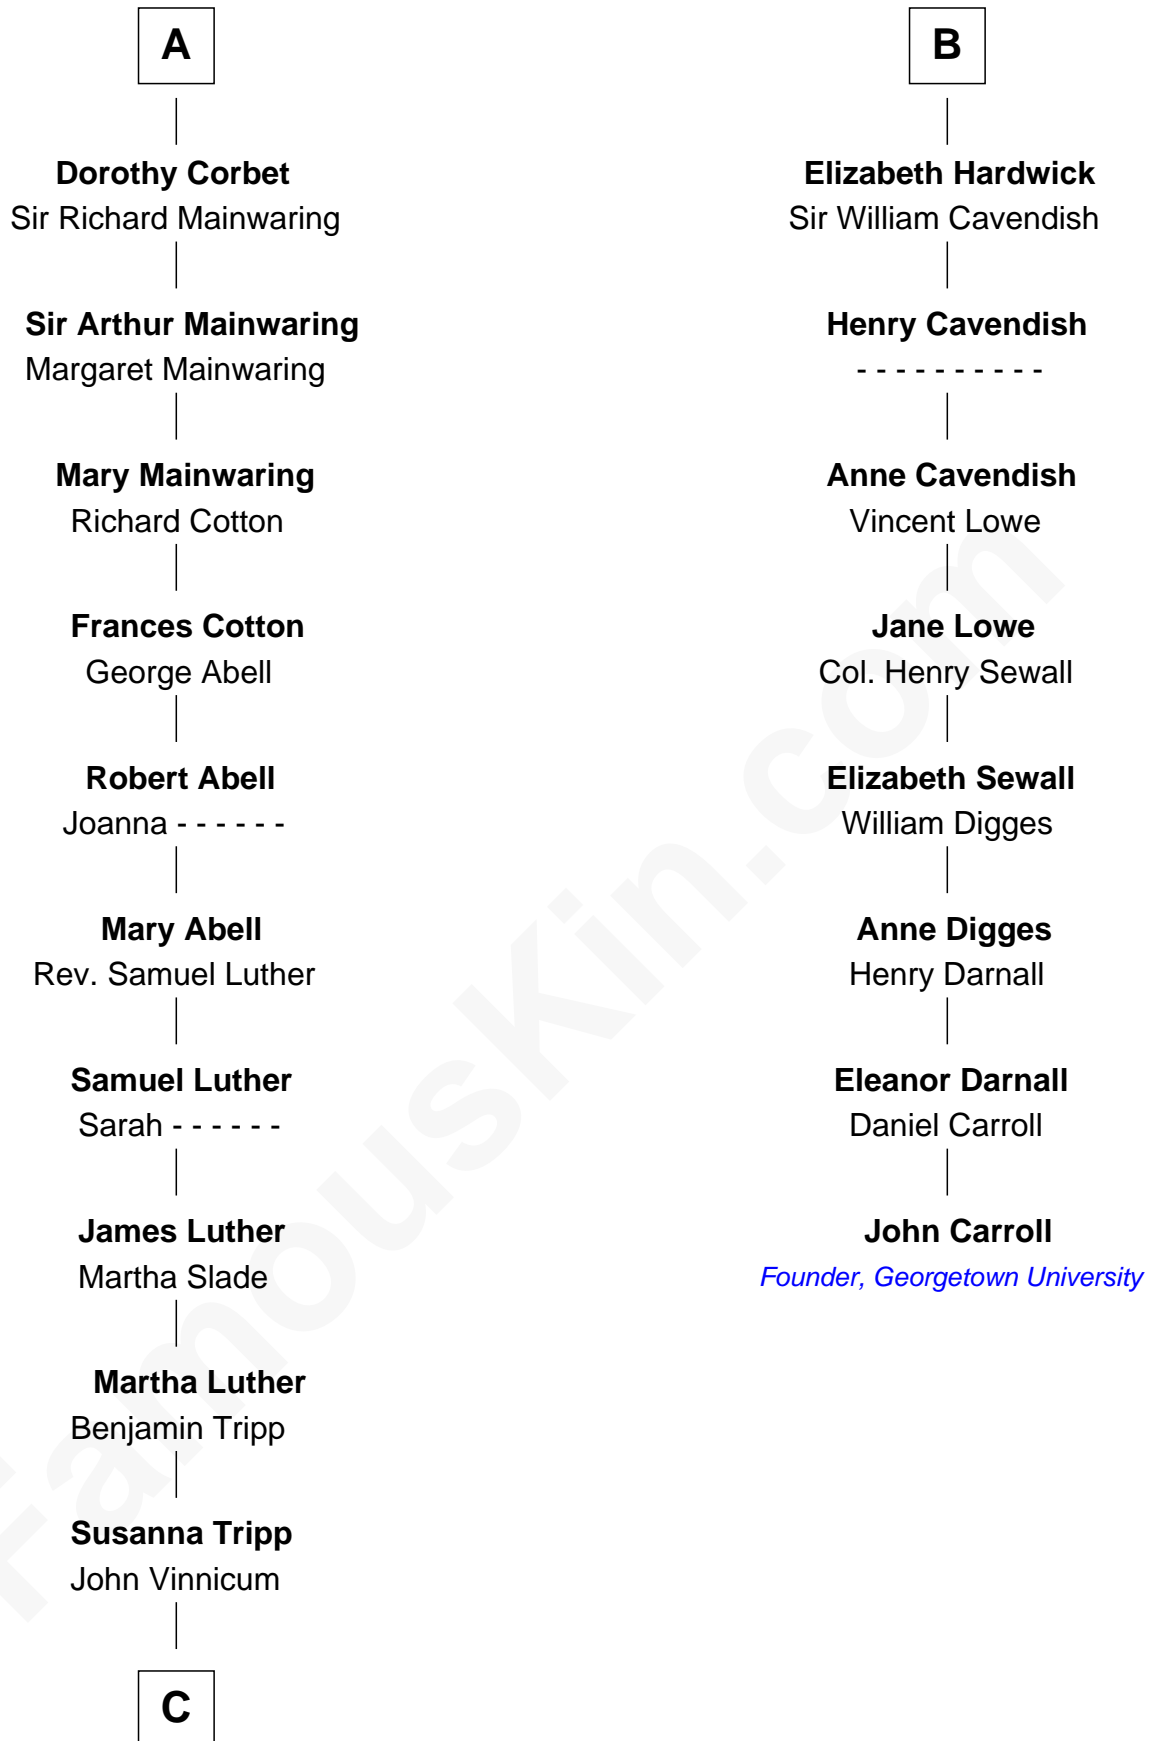

FamousKin.com Relationship Chart of

Lizzie Borden

Accused Murderess

14th cousin 6 times removed of

John Carroll

Founder of Georgetown University

Edmund Fitzalan

Alice de Warenne

C

—
Sarah L. Vinnicum

Joseph Morse

—
Anthony Morse

Rhoda Morrison

—
Sarah Anthony Morse

Andrew Jackson Borden

—
Lizzie Borden

Accused Murderess

FamousKin.com