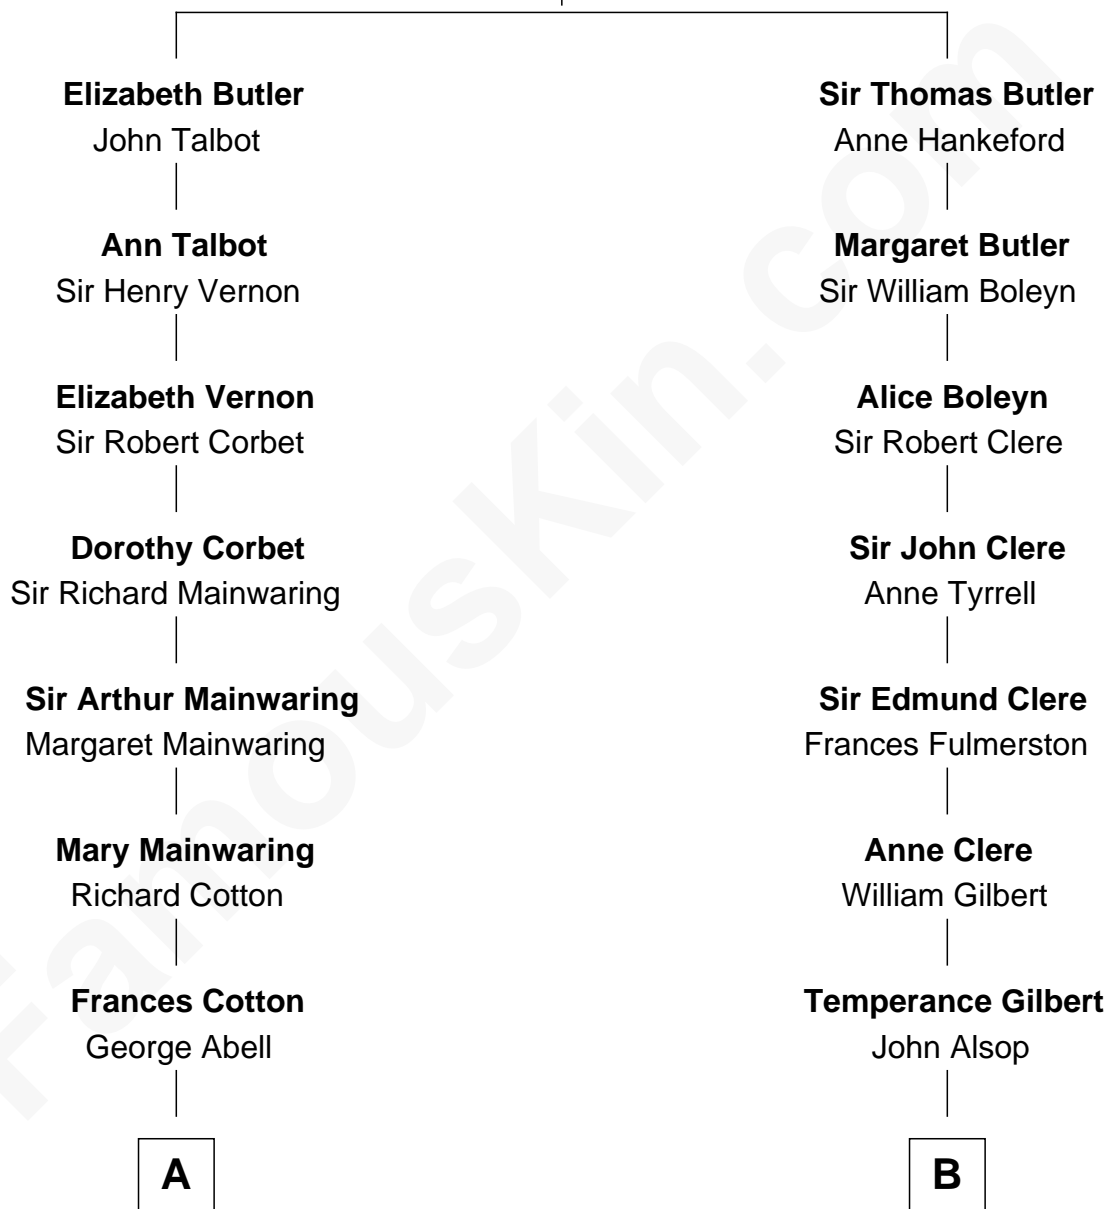

# FamousKin.com Relationship Chart of

**Lizzie Borden**

*Accused Murderess*

16th cousin 2 times removed of

**Treat Williams**

*TV & Movie Actor*

**James Butler**  
Joan Beauchamp

C

**Marian Andrew**  
Richard Norman Williams

**Treat Williams**  
*TV & Movie Actor*

FamousKin.com