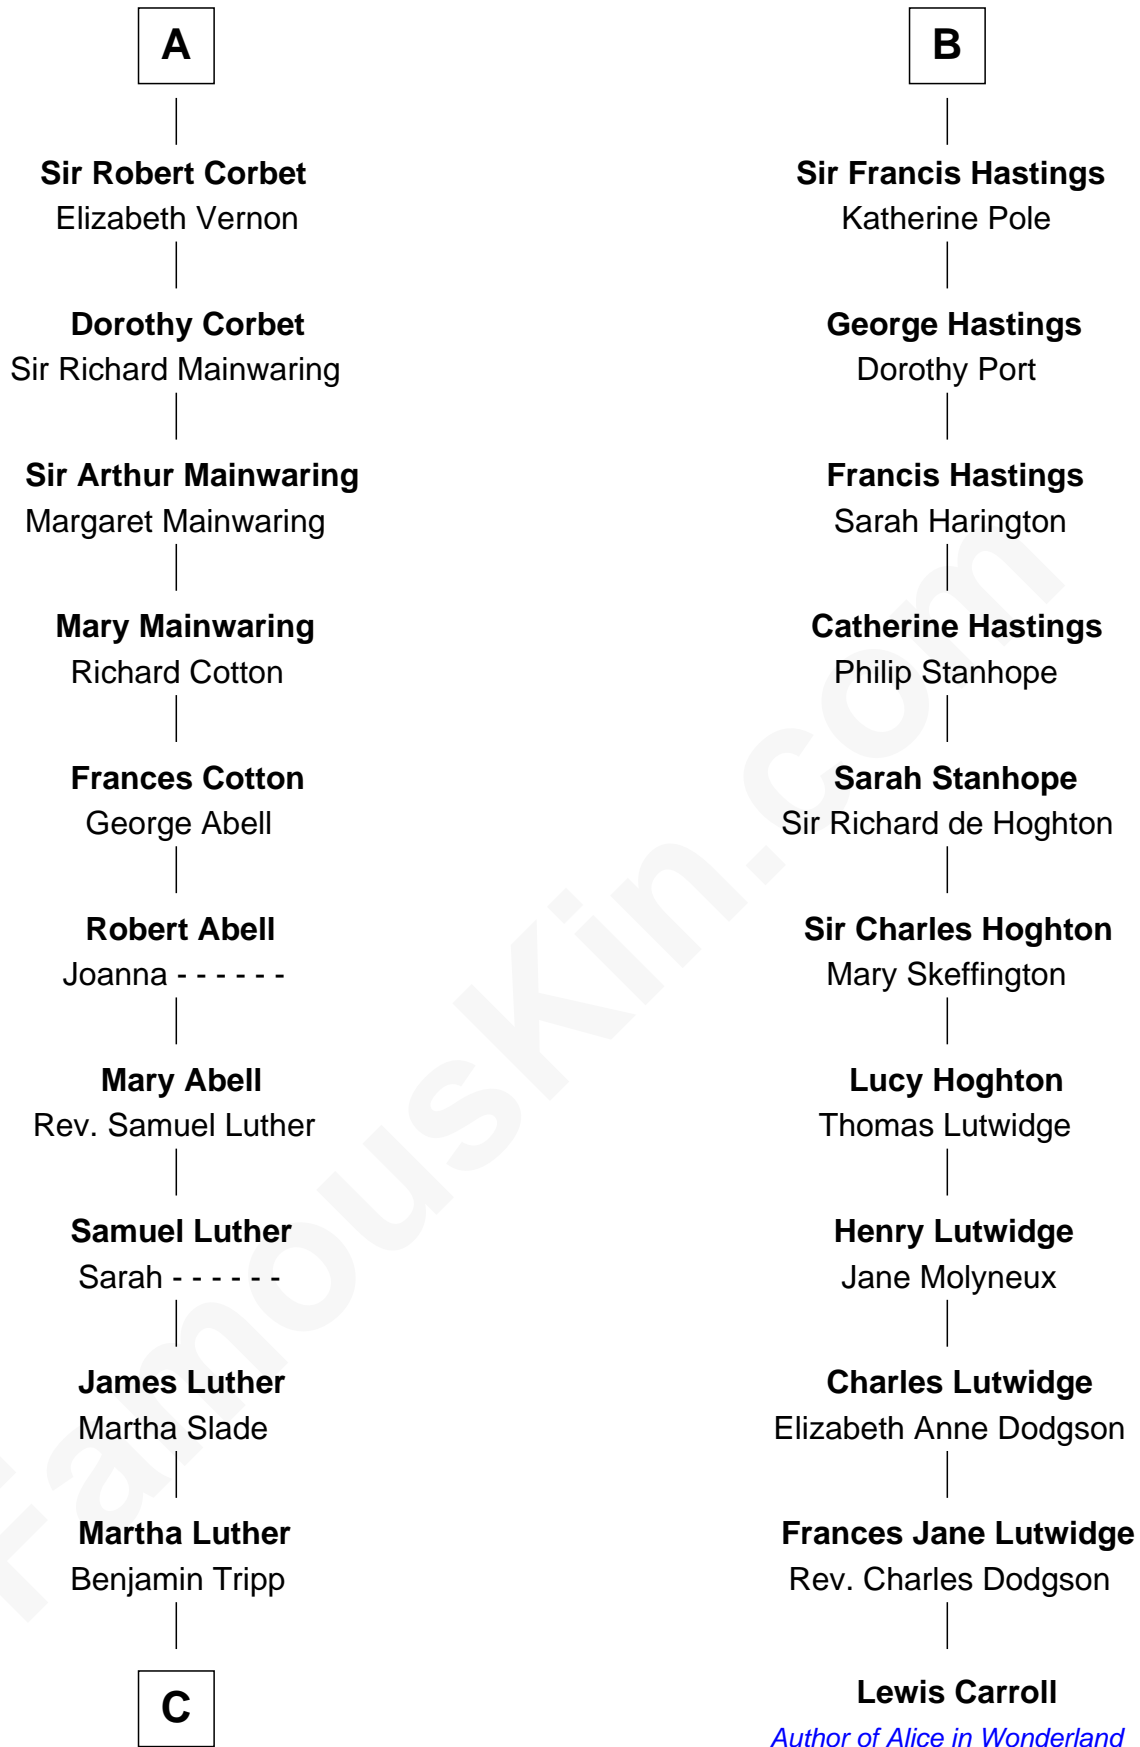

# FamousKin.com Relationship Chart of

**Lizzie Borden**

*Accused Murderess*

17th cousin 4 times removed of

**Lewis Carroll**

*Author of Alice in Wonderland*

**Hugh le Despencer**

Eleanor de Clare

Maurice de Berkeley

**Thomas de Berkeley**

Margaret de Lisle

**Elizabeth de Berkeley**

Richard de Beauchamp

**Eleanor Beauchamp**

Edmund Beaufort

**Margaret Beaufort**

Humphrey Stafford

**Henry Stafford**

Catherine Woodville

**Anne Stafford**

Sir George Hastings

**B**

**C**

—  
**Susanna Tripp**

*Accused Murderess*

FamousKin.com