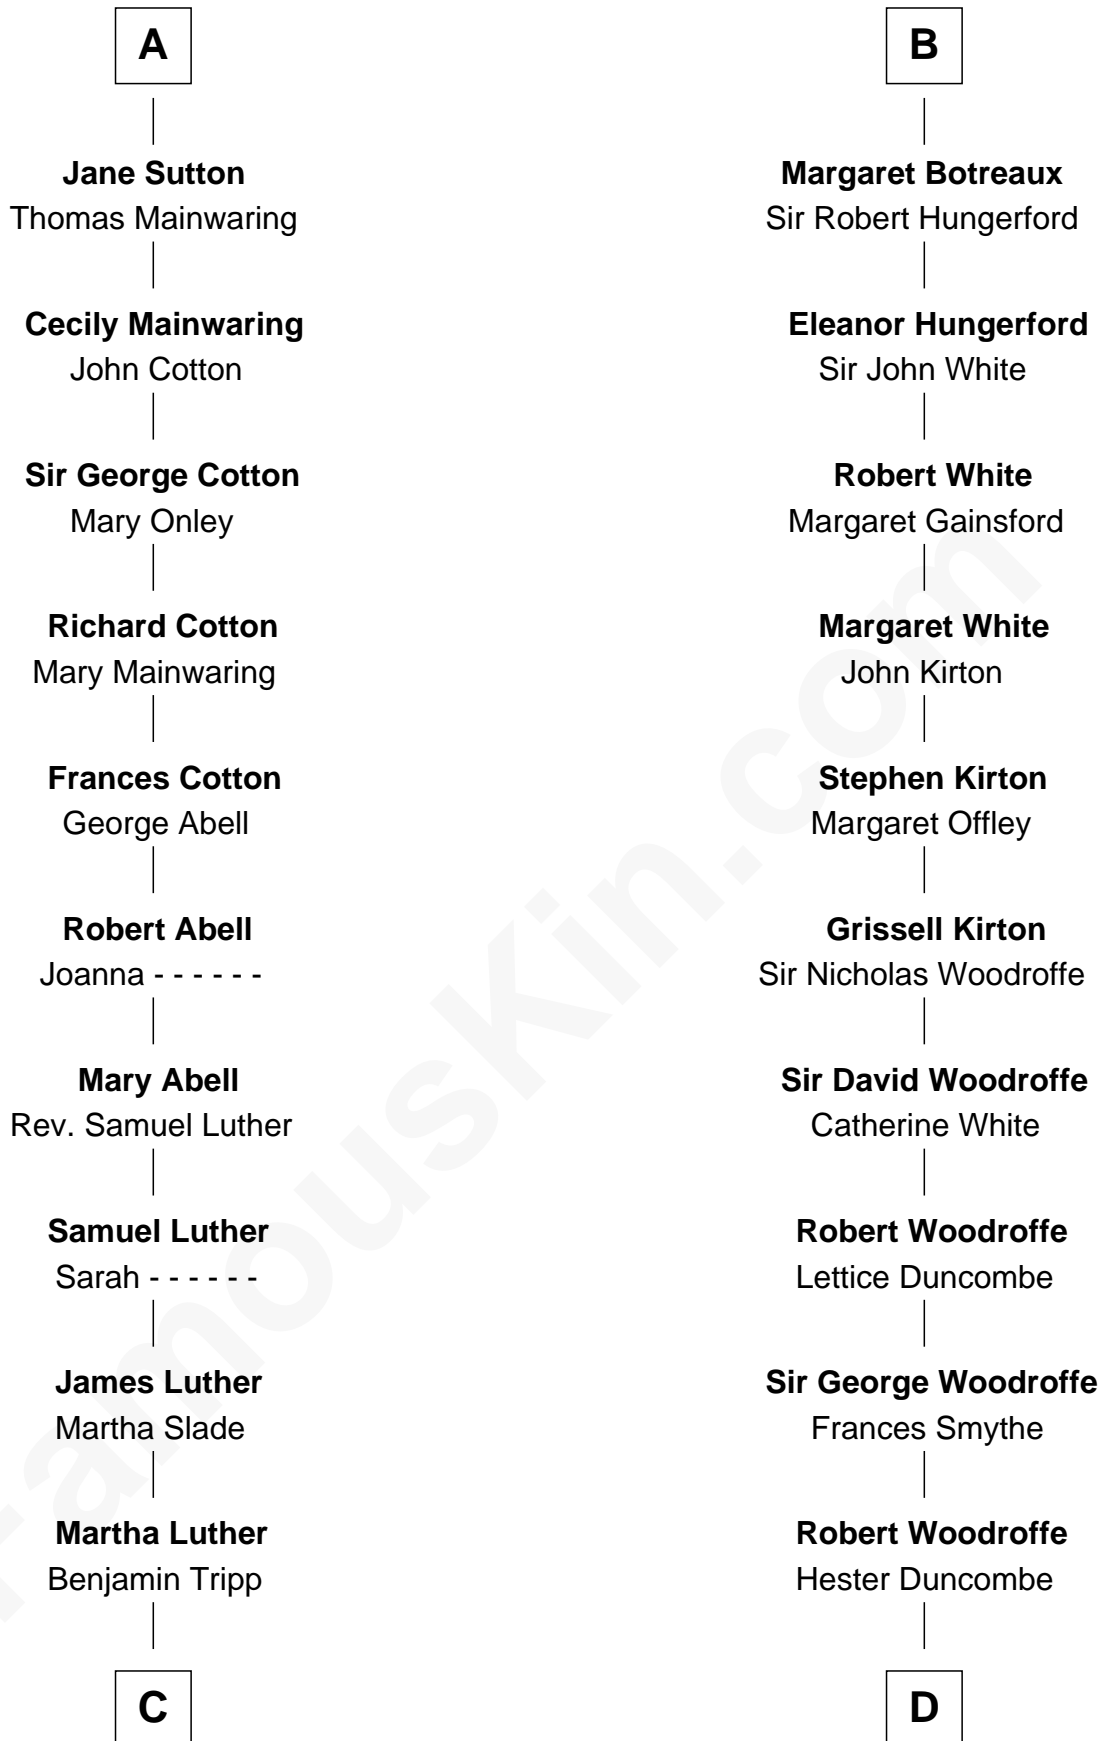

FamousKin.com Relationship Chart of

Lizzie Borden

Accused Murderess

21st cousin of

Guillermo Billinghurst

31st President of Peru

John, King of England

not married
----- *De Warenne*

Henry III, King of England

Eleanor of Provence

Edmund Plantagenet

Blanche of Artois

Henry Plantagenet

Maud de Chaworth

Eleanor Plantagenet

Sir John de Beaumont

Henry de Beaumont

Margaret de Vere

Sir John de Beaumont

Katherine de Everingham

Elizabeth Beaumont

Sir William Botreaux

B

C

Susanna Tripp

John Vinnicum

Sarah L. Vinnicum

Joseph Morse

Anthony Morse

Rhoda Morrison

Sarah Anthony Morse

Andrew Jackson Borden