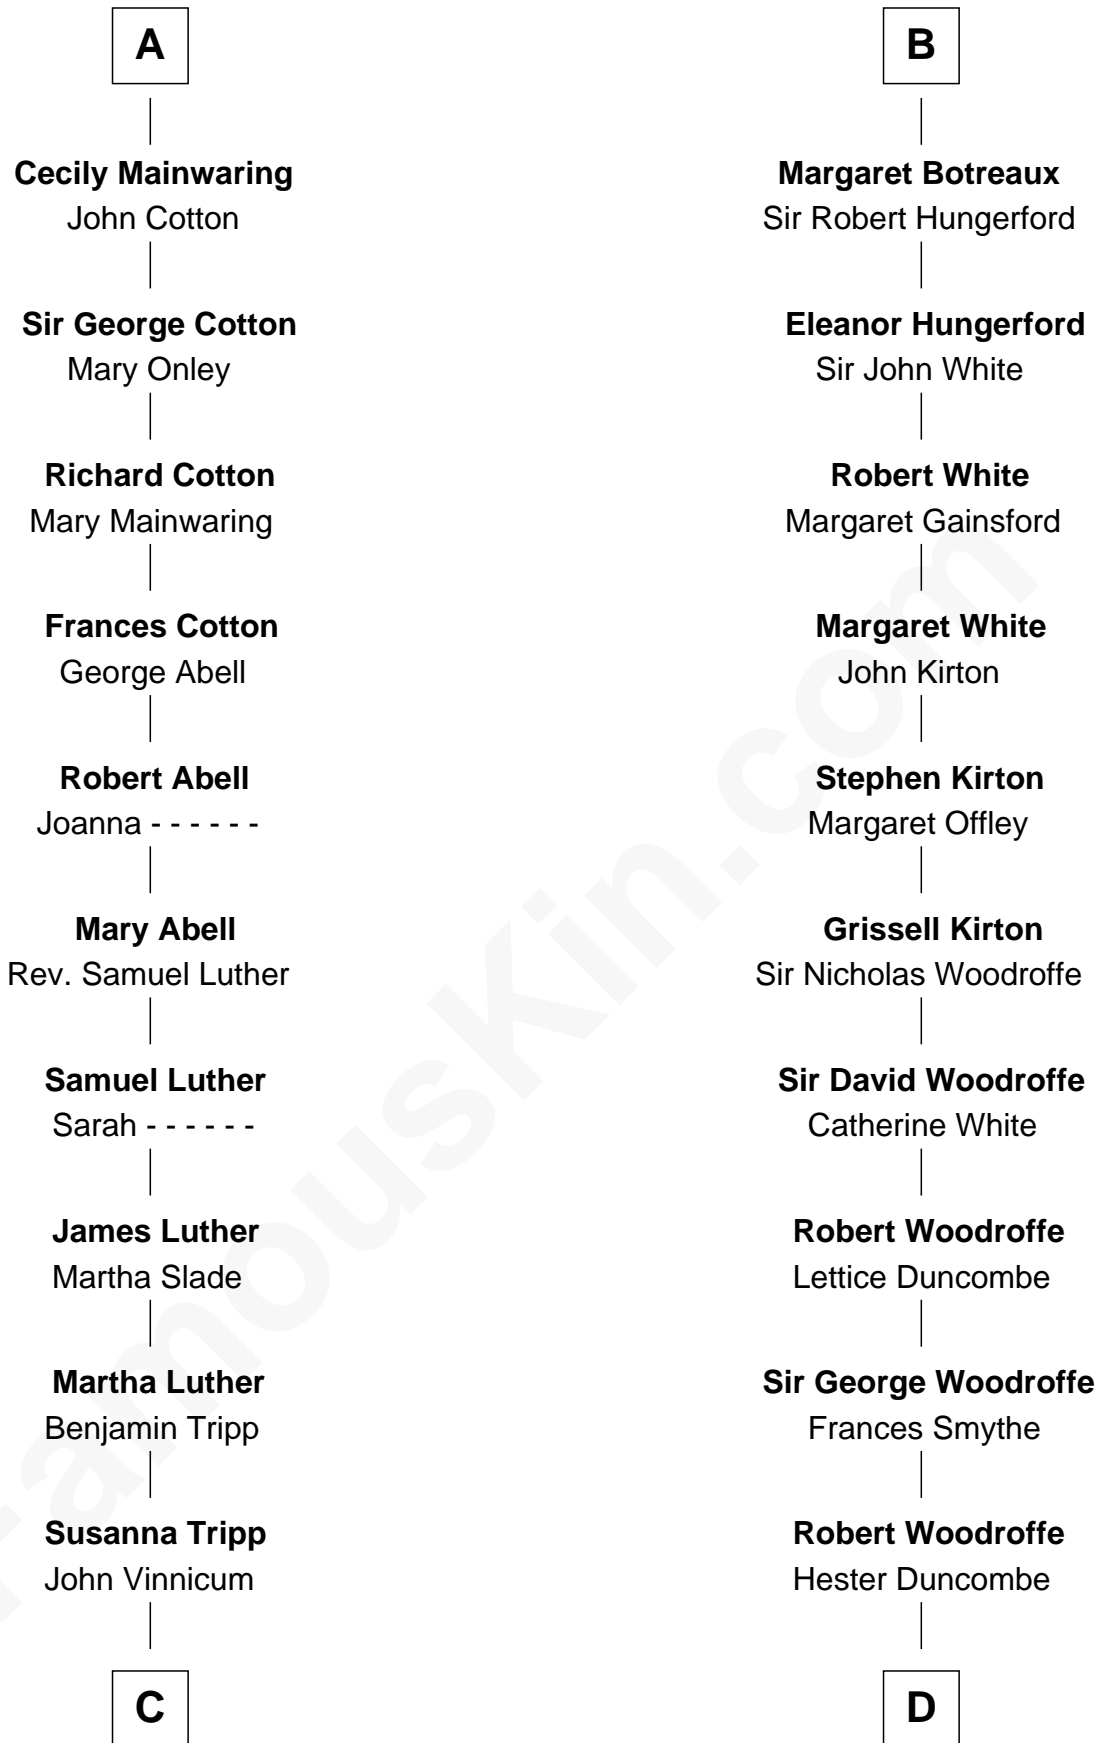

FamousKin.com Relationship Chart of

Lizzie Borden

Accused Murderess

20th cousin 1 time removed of

Guillermo Billinghurst

31st President of Peru

Sir Roger de Quincy

Helen of Galloway

Margaret de Vere

Sir John de Beaumont

Katherine de Everingham

Elizabeth Beaumont

Sir William Botreaux

B

C

Sarah L. Vinnicum

Joseph Morse

Anthony Morse

Rhoda Morrison

Sarah Anthony Morse

Andrew Jackson Borden

Lizzie Borden

Accused Murderess

D