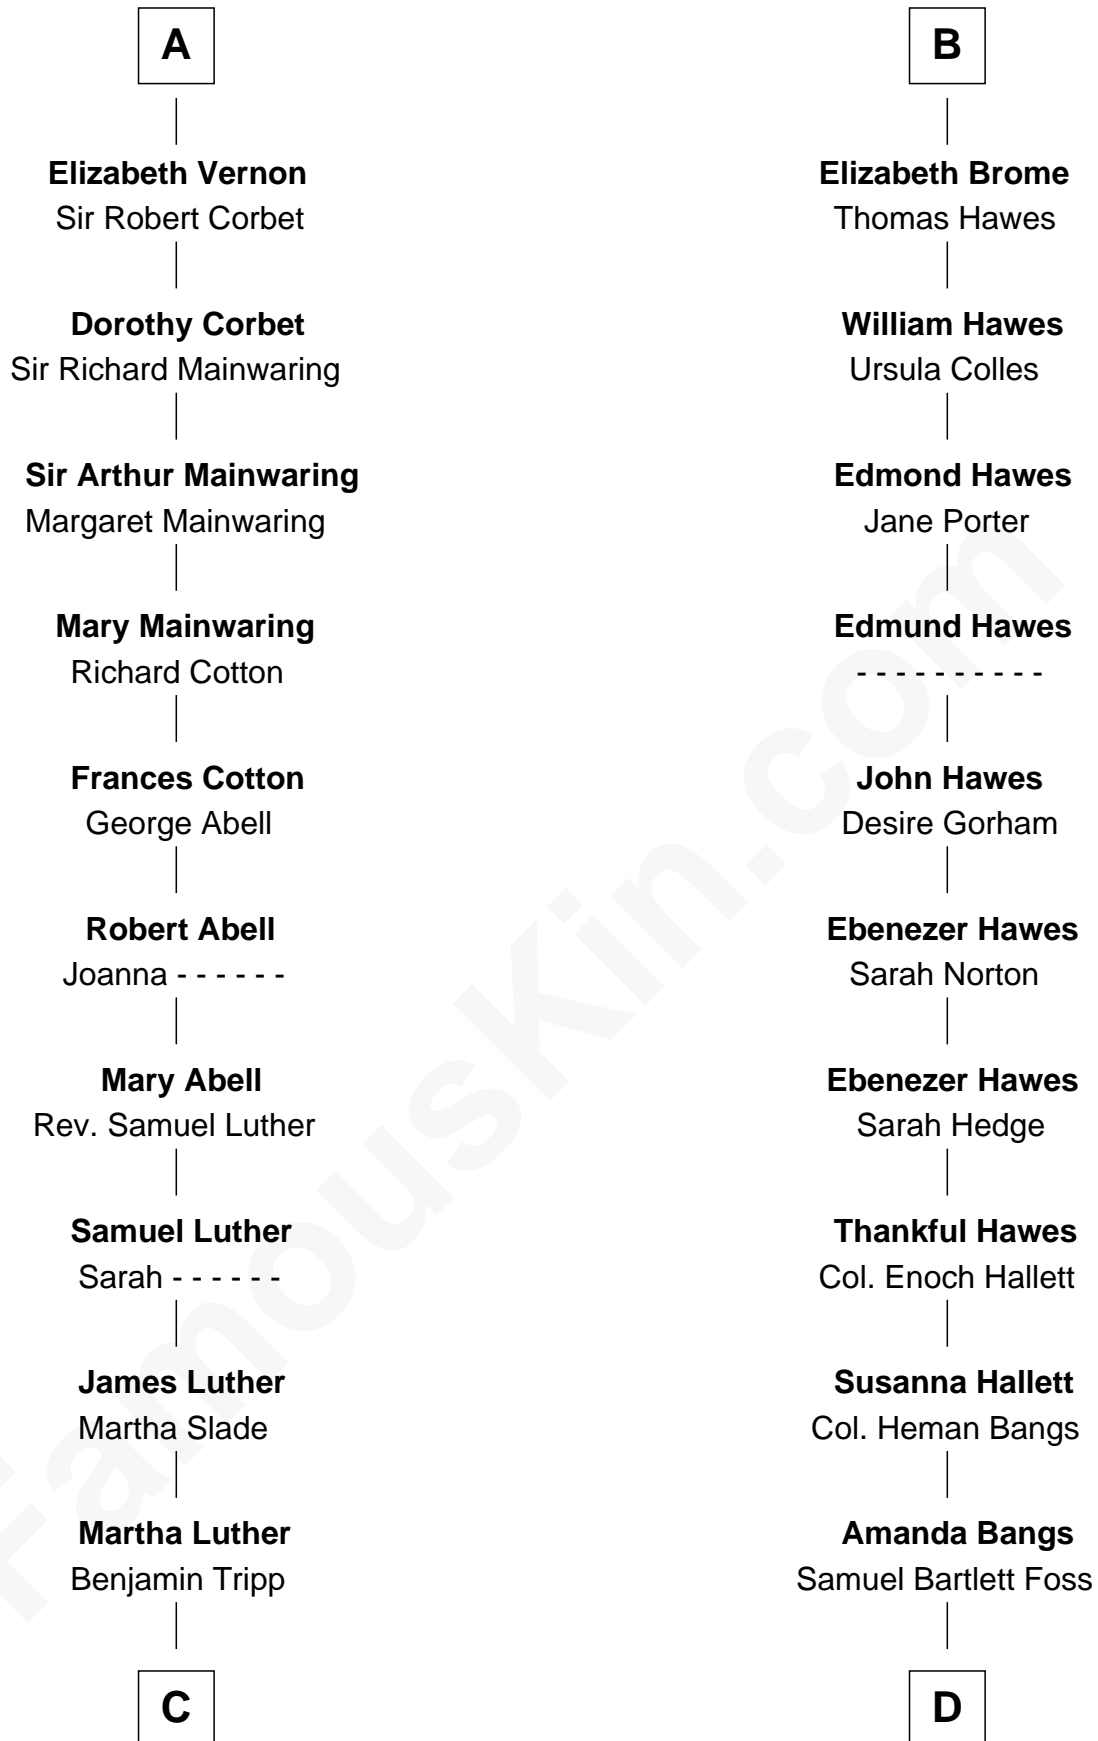

# FamousKin.com Relationship Chart of

**Lizzie Borden**

*Accused Murderess*

18th cousin 3 times removed of

**Eugene Foss**

*45th Governor of Massachusetts*

**Sir Robert de Ros**

Isabel de Aubeney

**C**

**Susanna Tripp**  
John Vinnicum

**Sarah L. Vinnicum**  
Joseph Morse

**Anthony Morse**  
Rhoda Morrison

**Sarah Anthony Morse**  
Andrew Jackson Borden

**Lizzie Borden**  
*Accused Murderess*

**D**

**George Edmund Foss**  
Marcia Cordelia Noble

**Eugene Foss**  
*45th Governor of Massachusetts*

FamousKin.com