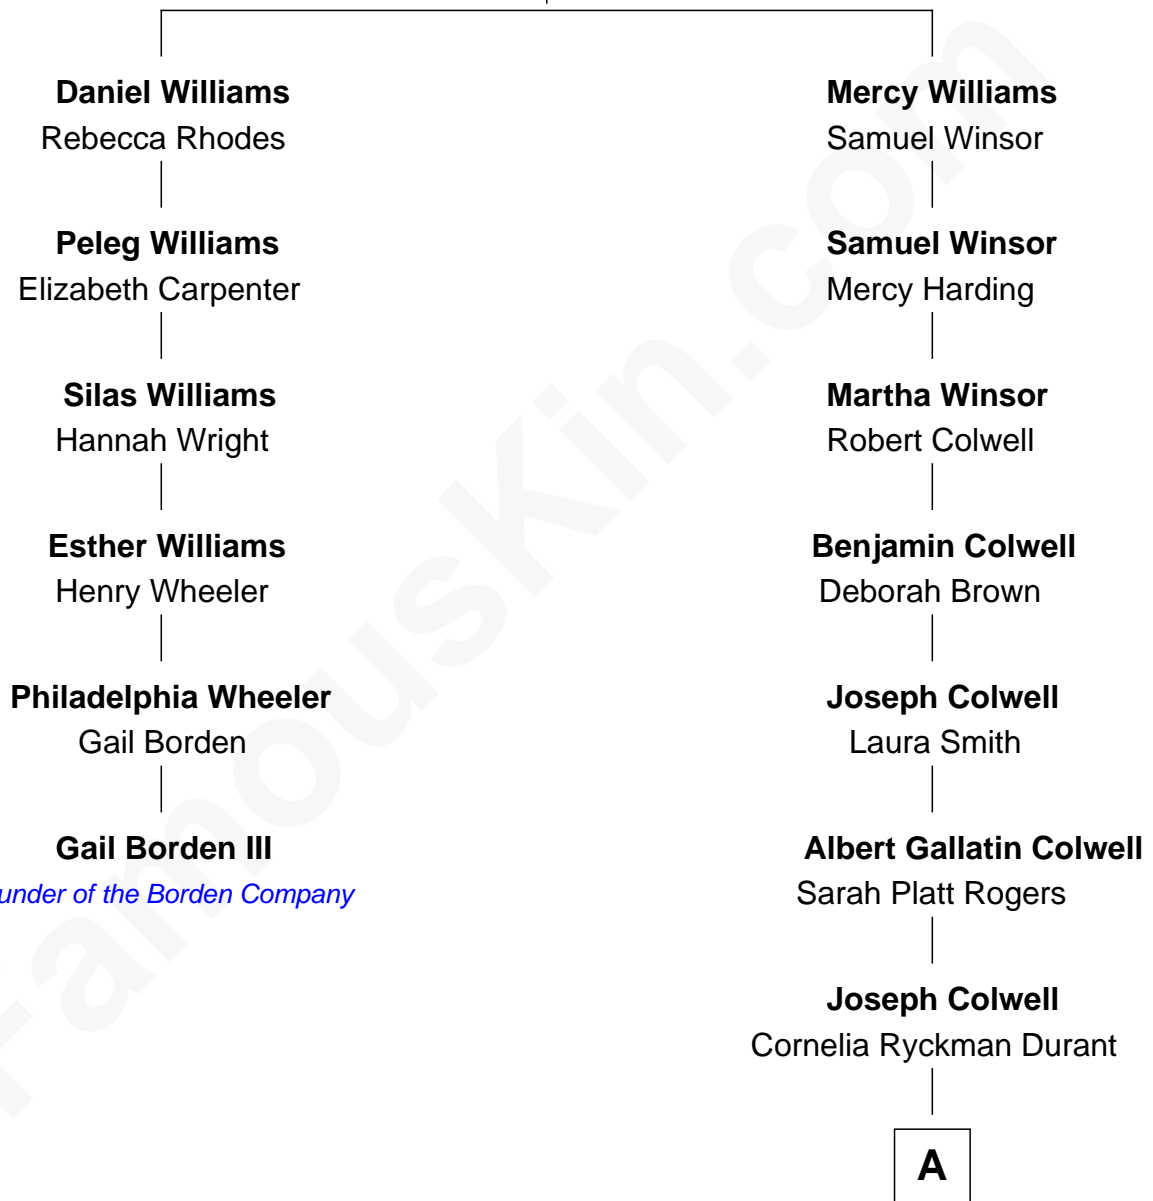

Roger Williams

Mary Bernard