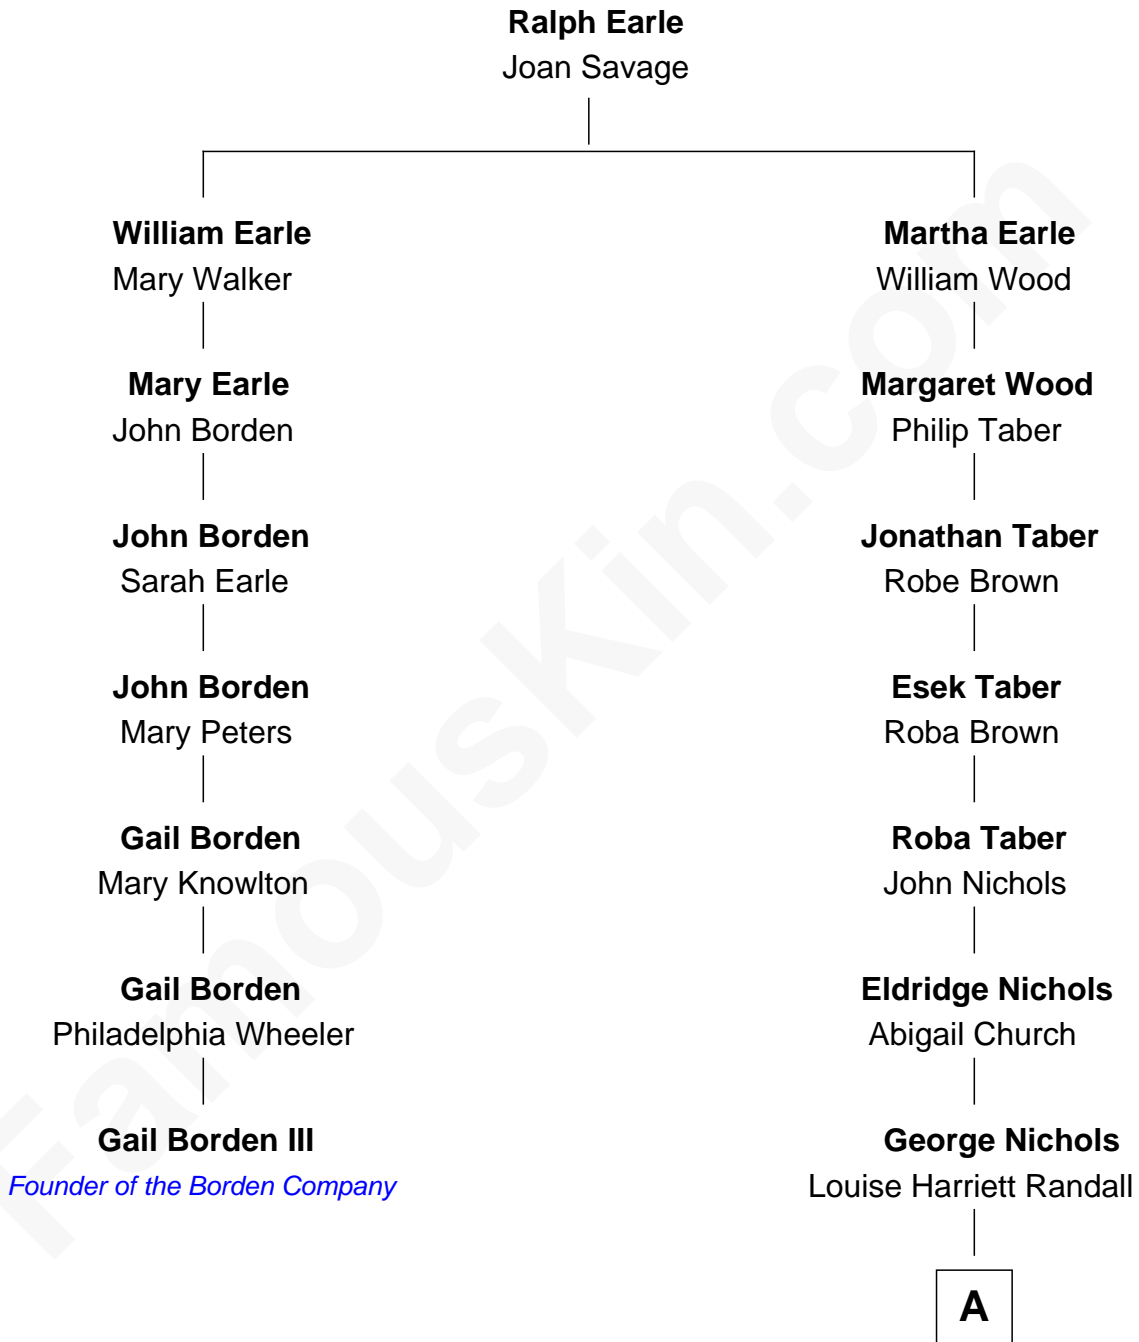

## Relationship Chart of

### Gail Borden III

*Inventor of Condensed Milk, Founder of the Borden Company*

6th cousin 6 times removed of

**Taylor Lautner**  
*TV and Movie Actor*

**A**

**Wayland Albert Nichols**

Fannie Blanche Sisco

**Frank James Nichols**