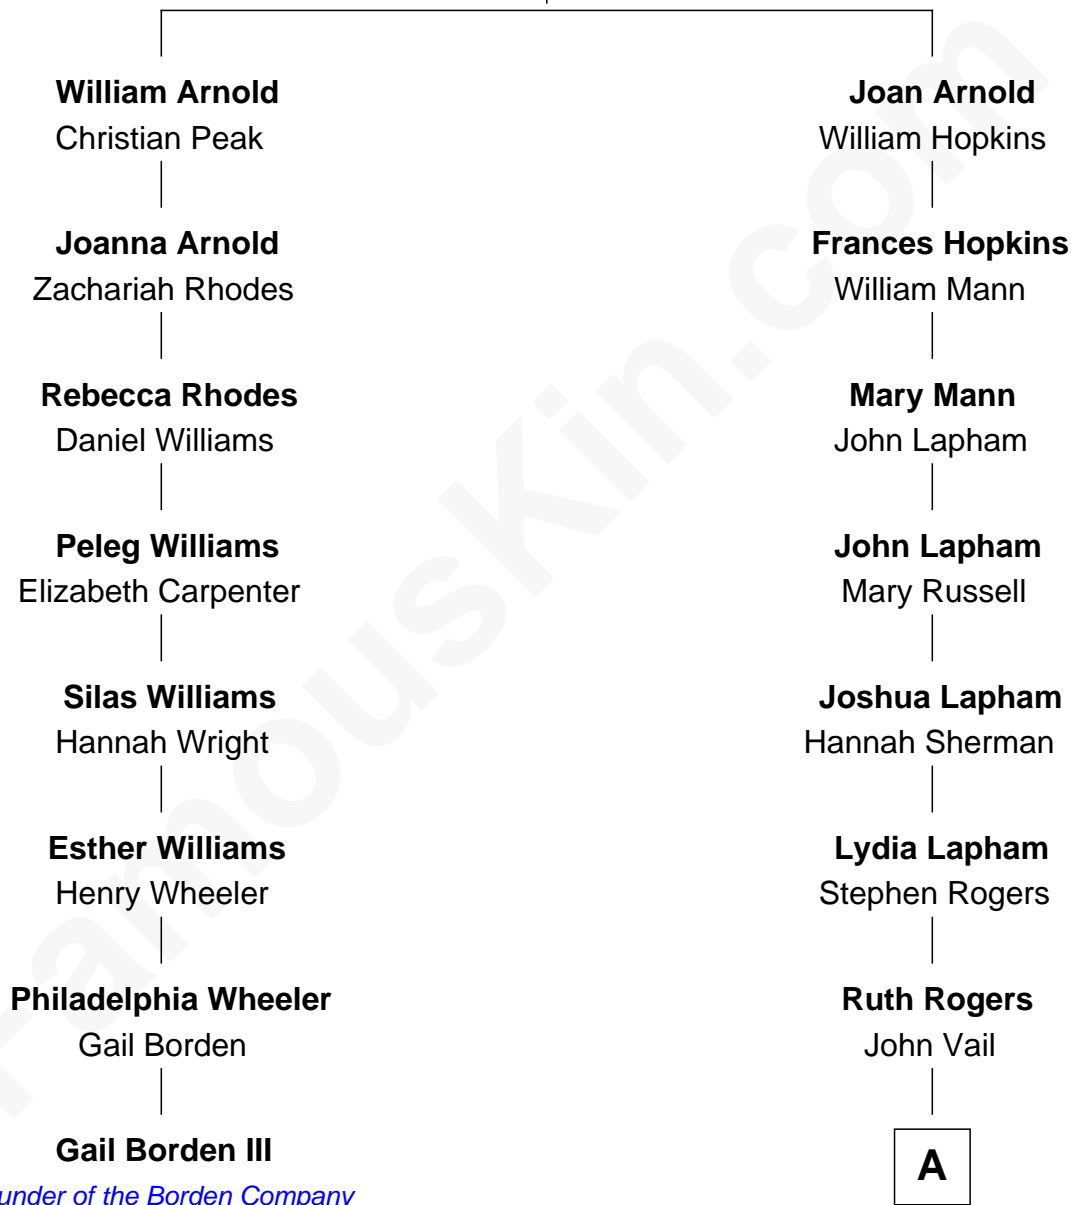

FamousKin.com

Relationship Chart of

Gail Borden III

Inventor of Condensed Milk, Founder of the Borden Company

7th cousin 3 times removed of

Christopher Lloyd
Movie Actor

Nicholas Arnold
Alice Gully

A

Samantha Vail
Henry Griffith Lapham

Lewis Henry Lapham
Antoinette N. Dearborn

Ruth Lapham
Samuel R. Lloyd

Christopher Lloyd
Movie Actor