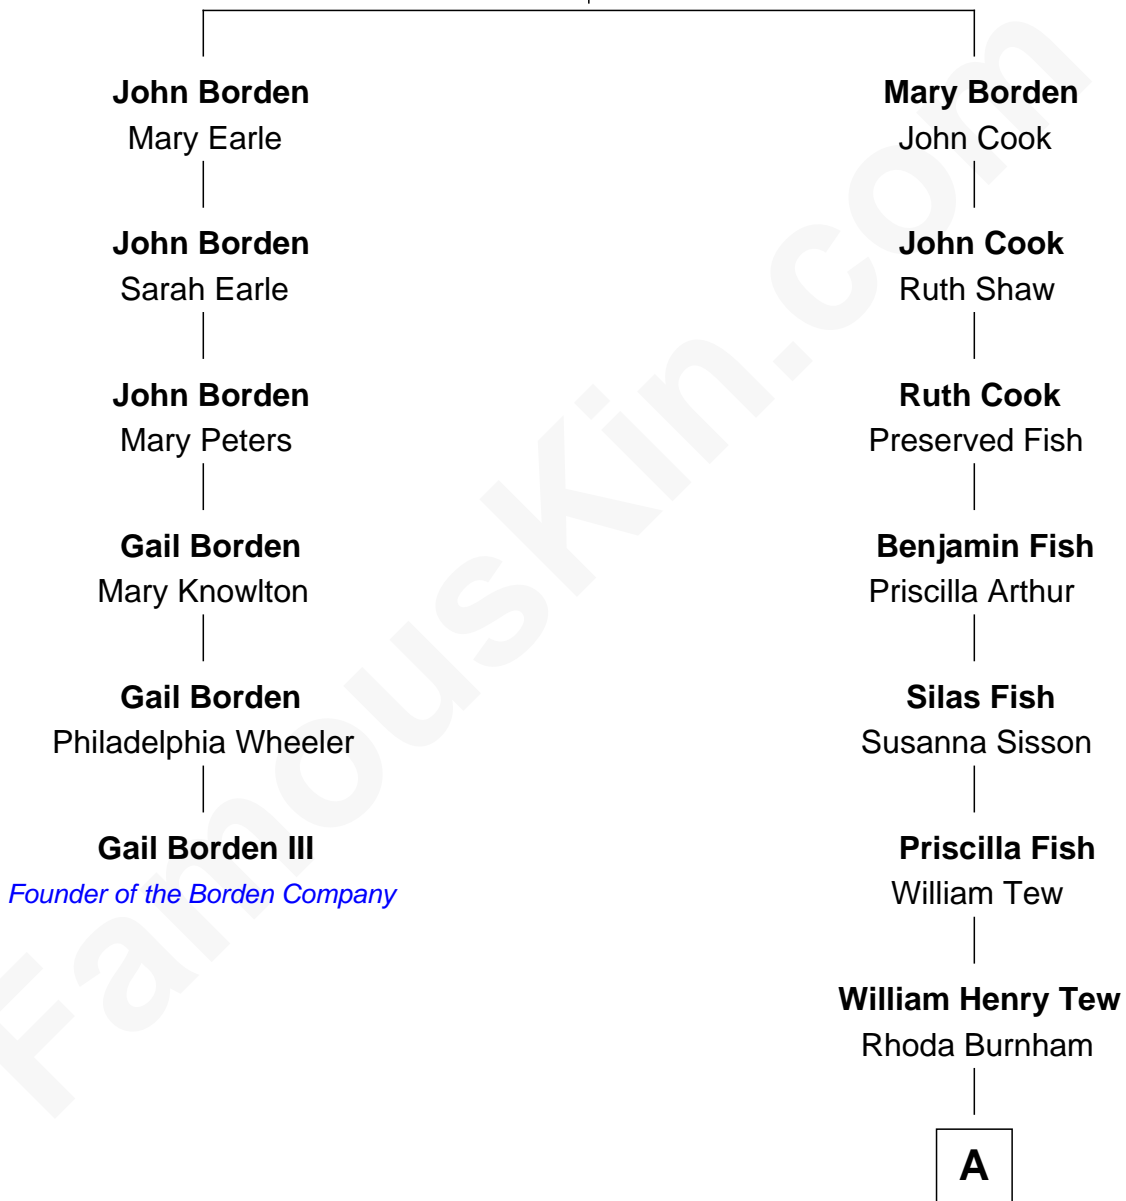

FamousKin.com

Relationship Chart of

Gail Borden III

Inventor of Condensed Milk, Founder of the Borden Company

5th cousin 6 times removed of

Paget Brewster
TV Actress

Richard Borden
Joane Fowle

A

Harvey William Tew

Susan D. Goodrich

James Dinsmore Tew

Elinor Edith Bechtel

John Bechtel Tew

Valerie Hathaway

Hathaway Tew

Galen Brewster