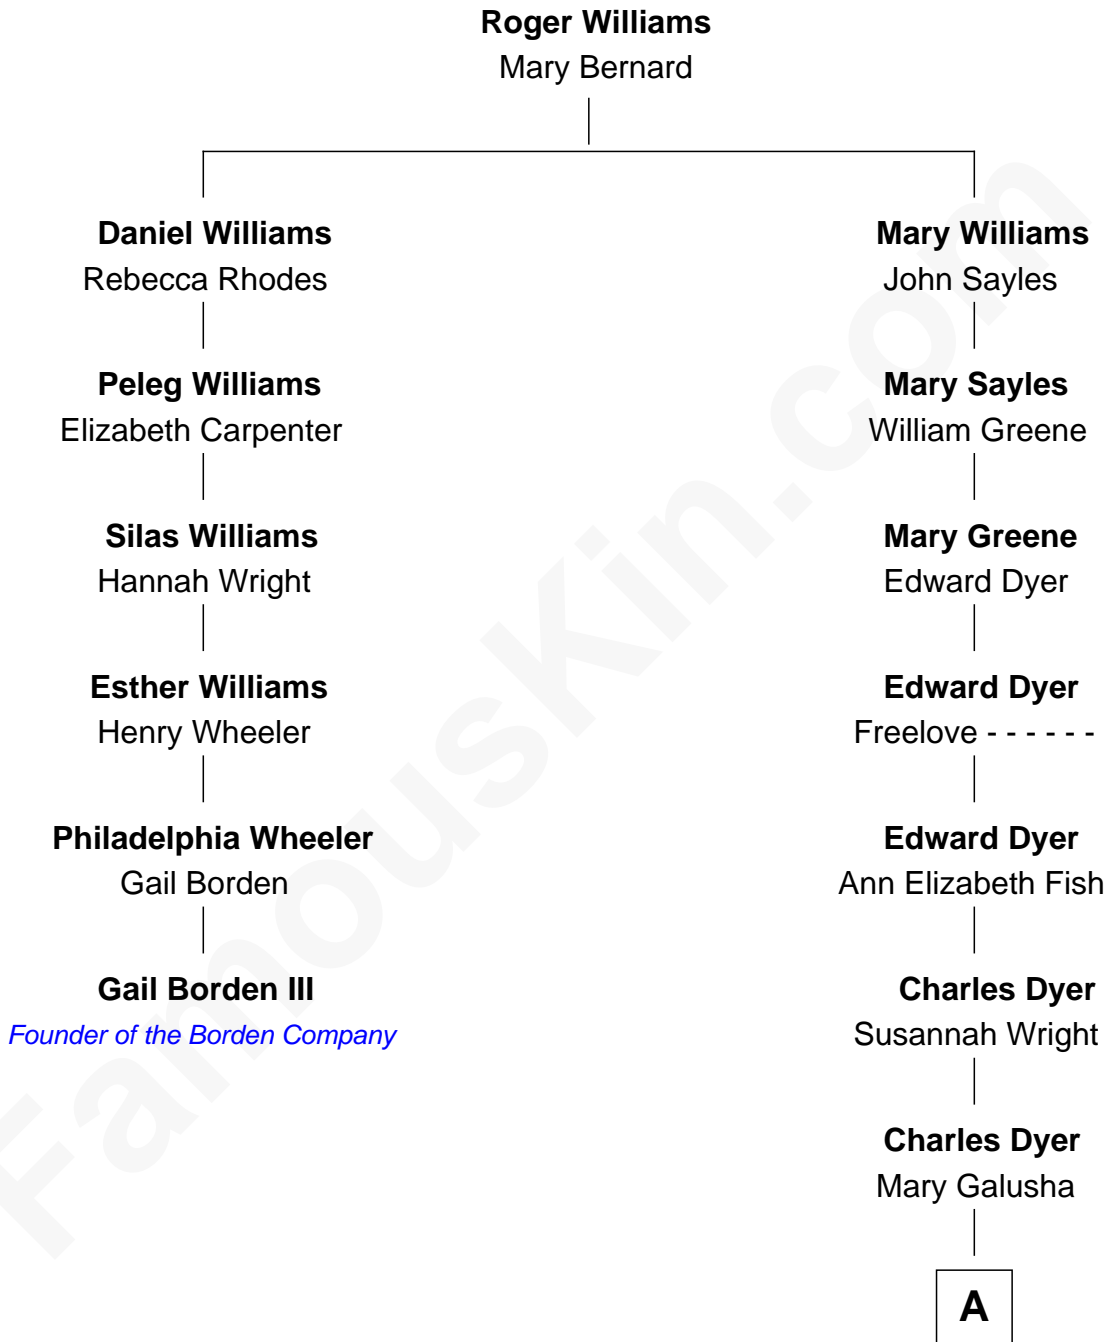

FamousKin.com

Relationship Chart of

Gail Borden III

Inventor of Condensed Milk, Founder of the Borden Company

5th cousin 7 times removed of

Elisabeth Shue

TV and Movie Actress

A

Dr. Edward Galusha Dyer

Ann Eliza Morse

Emily Almira Dyer

Alexander Hunter Gunn

Alexander Hunter Gunn

Harriet Grace Brewster Willcox

Mary Brewster Gunn

Adoniram Judson Wells