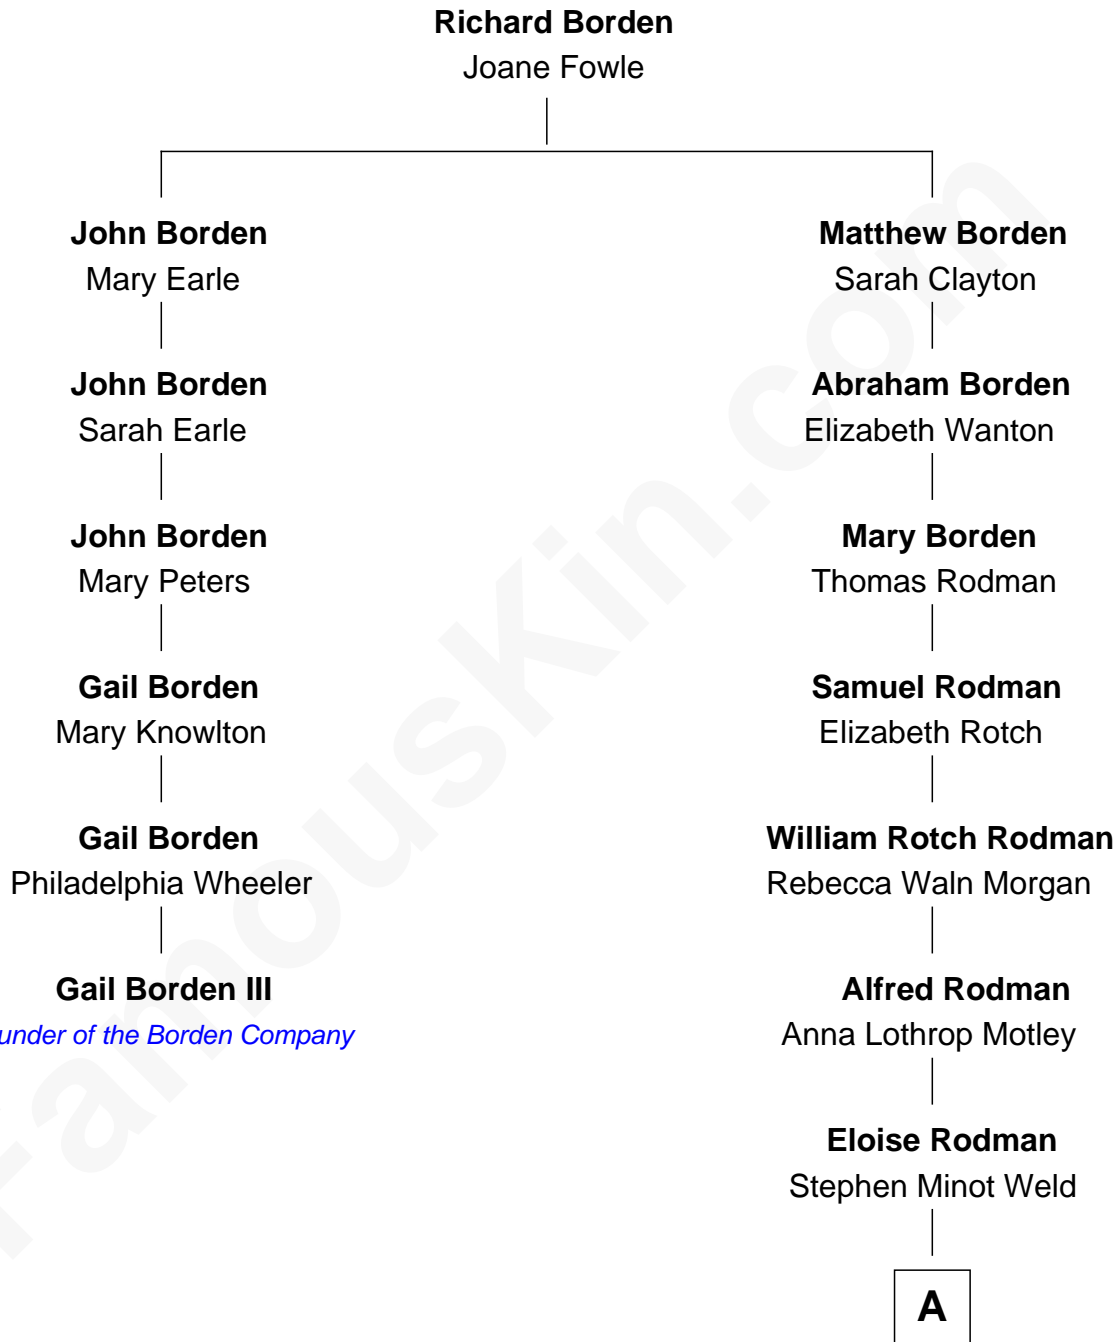

## Relationship Chart of

### Tuesday Weld

*TV and Movie Actress*

**A**

Edward Motley Weld

Sarah Lothrop King

Lothrop Motley Weld

Yosene Balfour Ker

Tuesday Weld