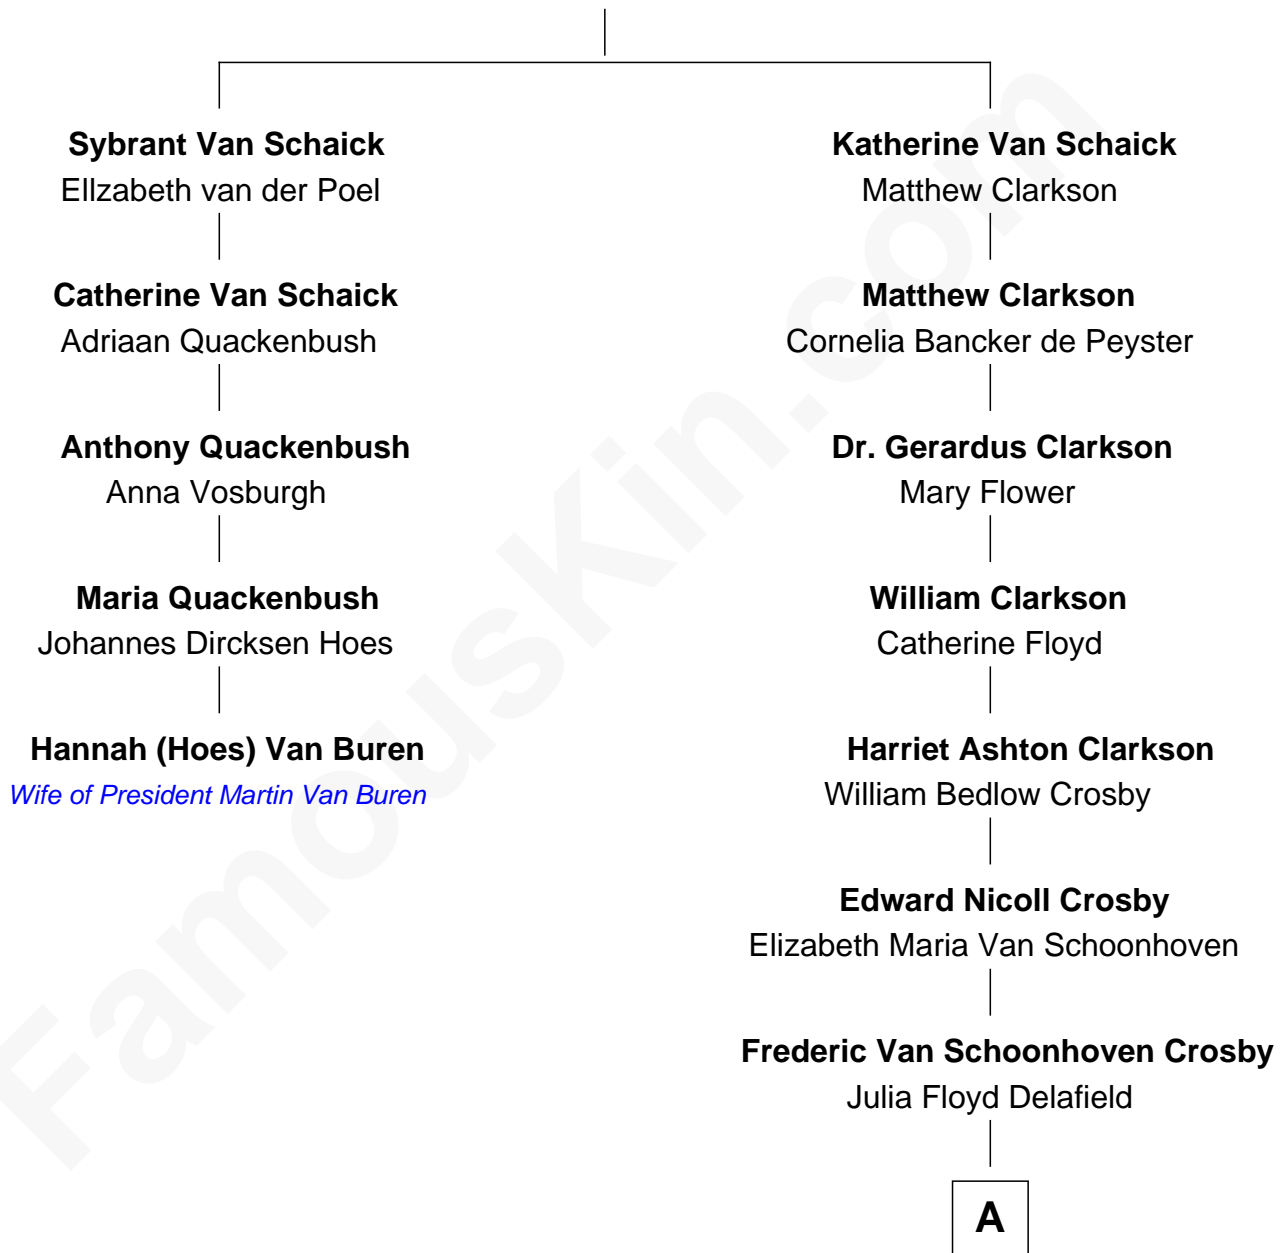

FamousKin.com
Relationship Chart of
Hannah (Hoes) Van Buren
Wife of President Martin Van Buren

4th cousin 4 times removed of

David Crosby
Singer and Songwriter

Goosen Gerritse Van Schaick
 Geertie Barentse Peelen Van Nieukirk

A

Floyd Delafield Crosby
Aliph Van Corlandt Whitehead

David Crosby
Singer and Songwriter

FamousKin.com