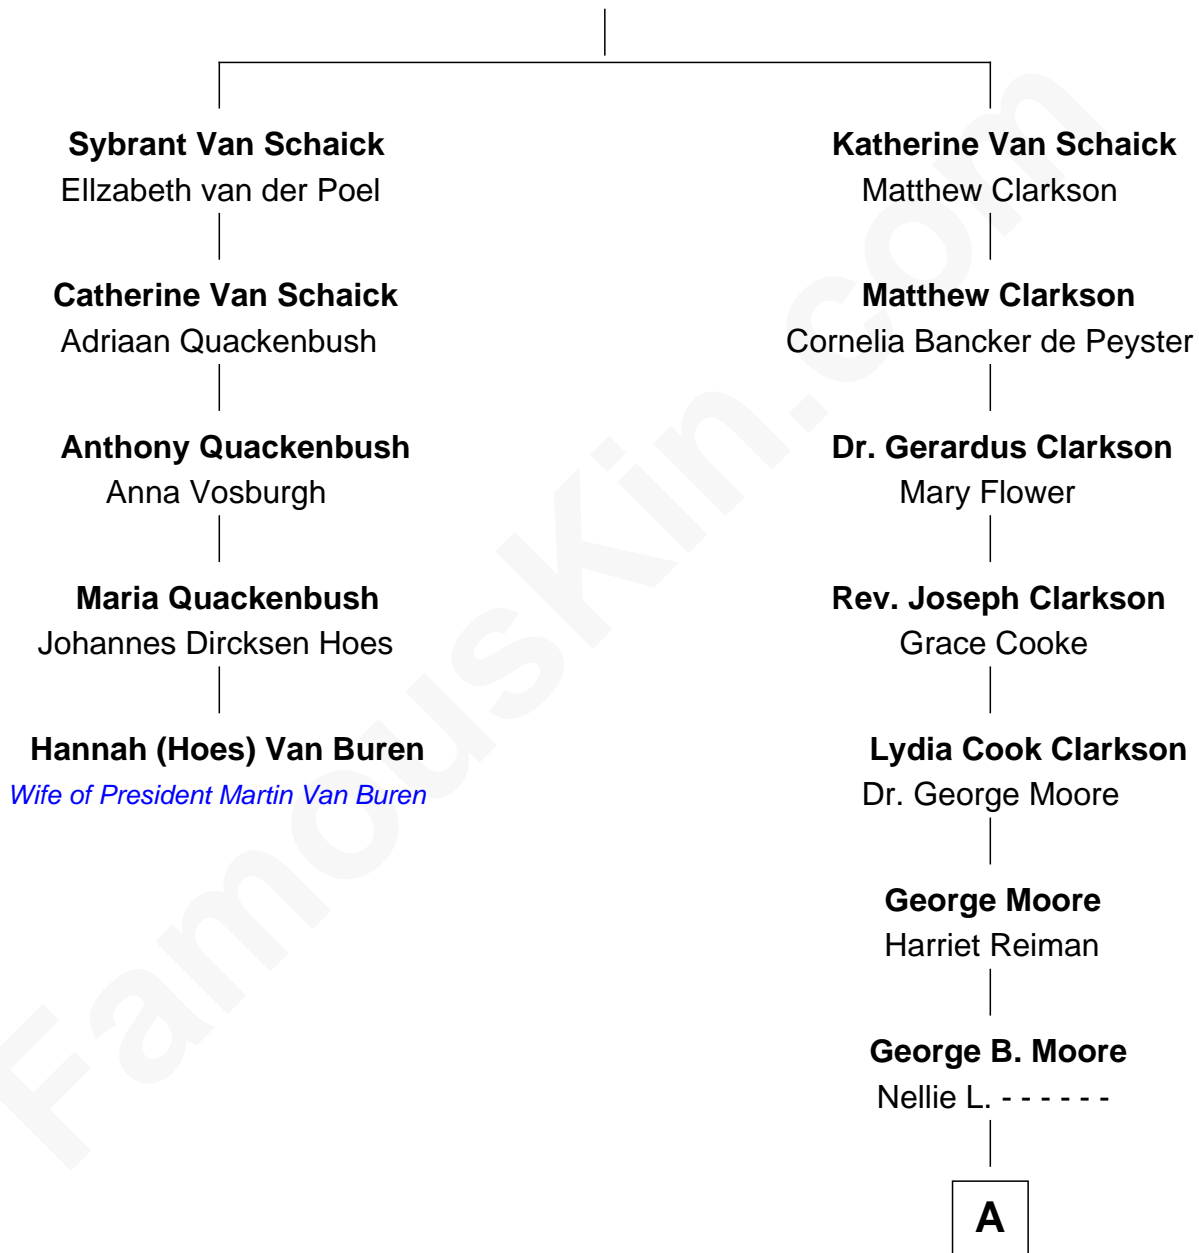

FamousKin.com

Relationship Chart of

Hannah (Hoes) Van Buren

Wife of President Martin Van Buren

4th cousin 5 times removed of

Ken Burns

Documentary Filmmaker

Goosen Gerritse Van Schaick
Geertie Barentse Peelen Van Nieu Kirk

A

Emily Lucille Moore
Dr. Robert Kyle Burns

Robert Kyle Burns
Lyla Smith Tupper

Ken Burns
Documentary Filmmaker