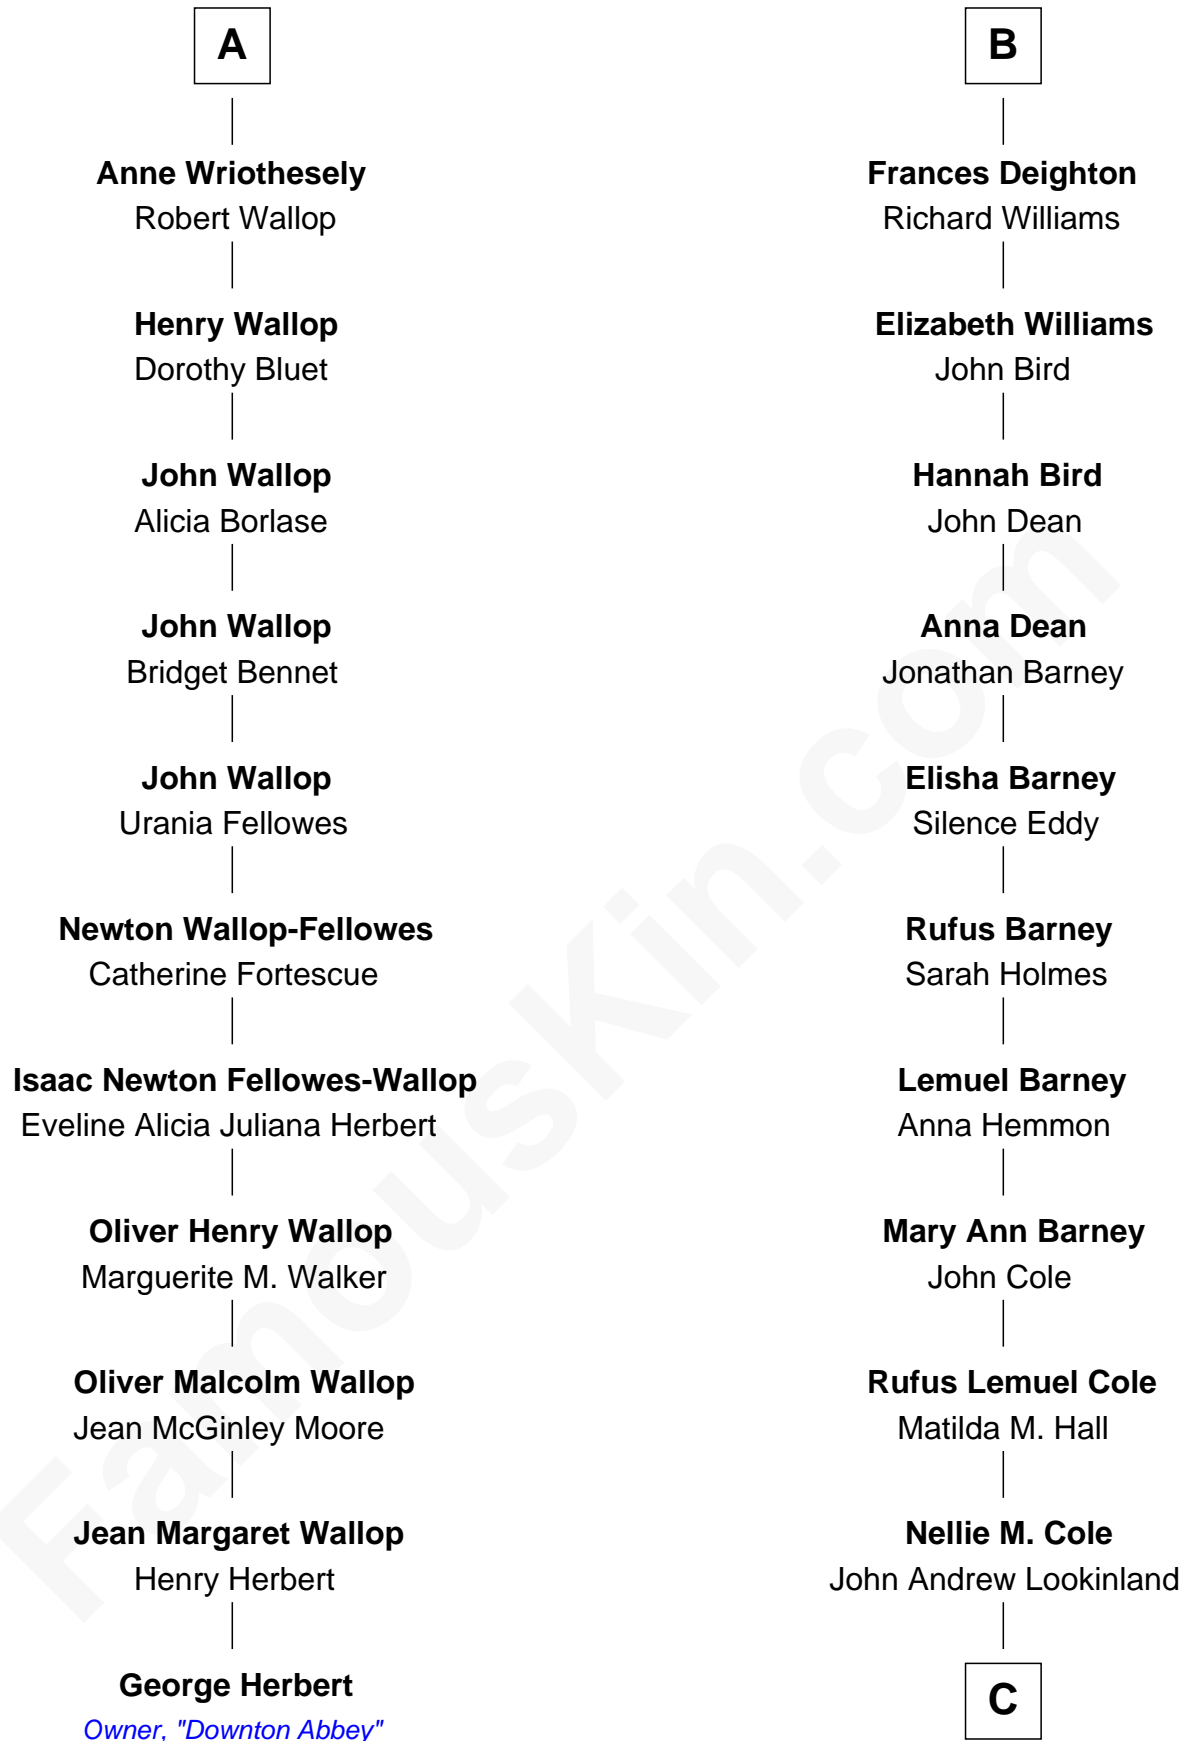

FamousKin.com

Relationship Chart of

George Herbert

8th Earl of Carnarvon Owner, Highclere Castle (aka Downton Abbey)

17th cousin 2 times removed of

Michael Lookinland

TV Actor

C

Orrin Paul Lookinland

Madeline Tait

Paul Russell Lookinland

Karen Ruth McKinney

Michael Lookinland

TV Actor

FamousKin.com