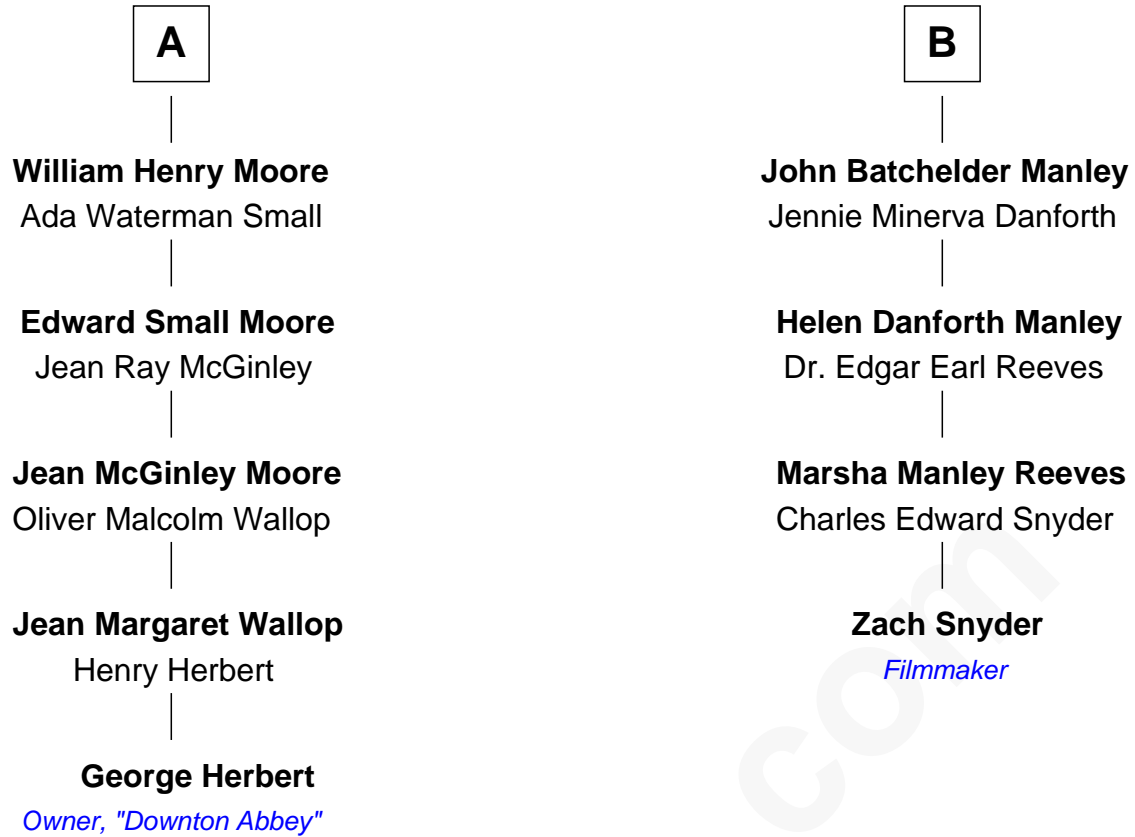

FamousKin.com

Relationship Chart of

George Herbert

8th Earl of Carnarvon Owner, Highclere Castle (aka Downton Abbey)

10th cousin 1 time removed of

Zach Snyder
Filmmaker

Anthony Snow
Abigail Warren

Zach Snyder photo by [Gage Skidmore](#) (CC BY-SA 2.0)