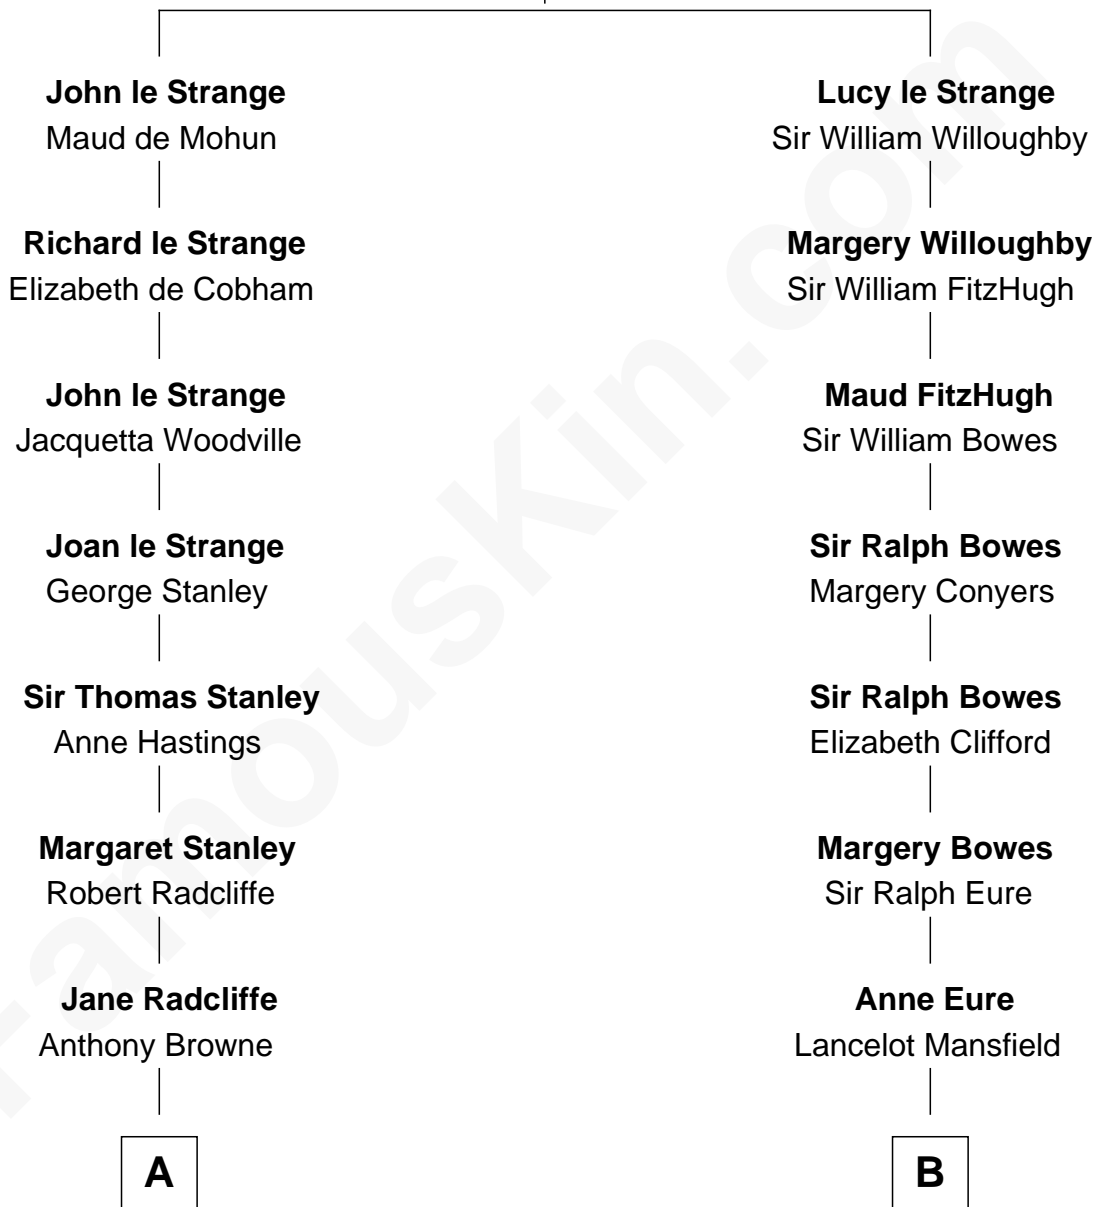

## Relationship Chart of

### George Herbert

*8th Earl of Carnarvon* Owner, Highclere Castle (aka Downton Abbey)

19th cousin of

**Zach Snyder**  
*Filmmaker*

**Sir Roger le Strange**  
Aline Fitzalan

**C**

**Oliver Malcolm Wallop**

Jean McGinley Moore

**Jean Margaret Wallop**

Henry Herbert

**George Herbert**

*Owner, "Downton Abbey"*

**D**

**Helen Danforth Manley**

Dr. Edgar Earl Reeves

**Marsha Manley Reeves**