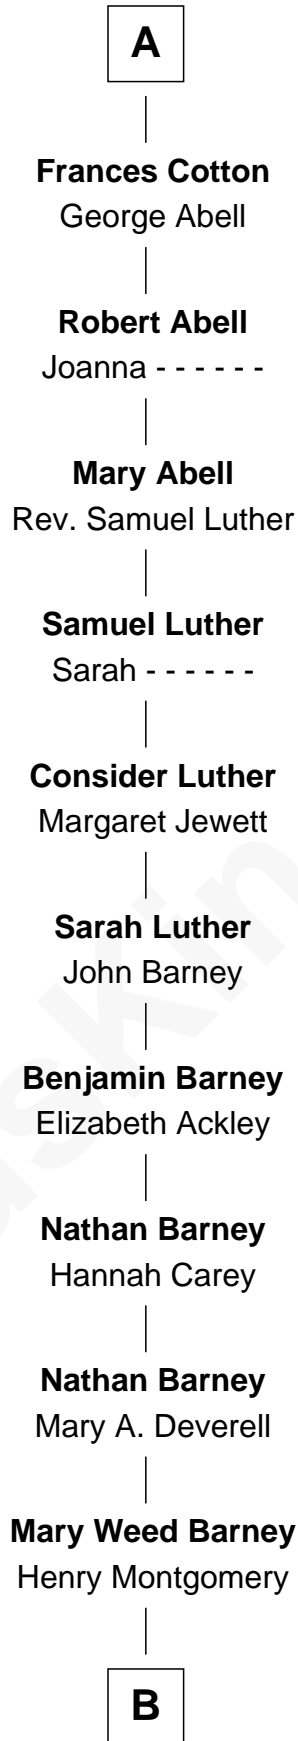

FamousKin.com
Relationship Chart of
Inez Alfonsa de Ayala
(c1337 -)

17th Great-grandmother of
Elizabeth Montgomery
TV Actress - "Bewitched"

Inez Alfonsa de Ayala
Diego Gomez de Toledo

Sancha de Ayala
Sir Walter Blount

Constance Blount
Sir John Sutton

Sir John Sutton
Elizabeth Berkeley

Jane Sutton
Thomas Mainwaring

Cecily Mainwaring
John Cotton

Sir George Cotton
Mary Onley

Richard Cotton
Mary Mainwaring

A

B