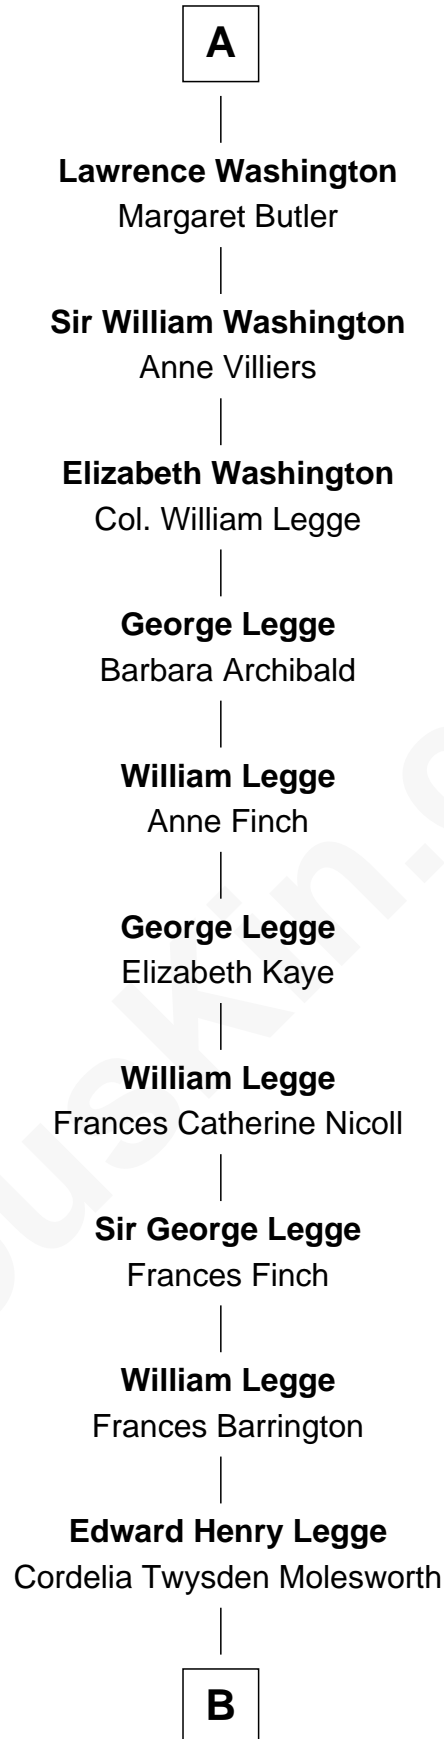

FamousKin.com
Relationship Chart of
Inez Alfonsa de Ayala
(c1337 -)

19th Great-grandmother of
Kit Harington
TV Actor - "Game of Thrones"

Inez Alfonsa de Ayala
Diego Gomez de Toledo

Sancha de Ayala
Sir Walter Blount

Sir Thomas Blount
Margaret de Gresley

Sir Thomas Blount
Catherine Clifton

Richard Blount
Dorothy Delaford

Elizabeth Blount
Thomas Woodford

Ursula Woodford
Walter Lyte

Elizabeth Lyte
Robert Washington

A

B

—
Lois Marjorie Legge
Ernest Wriothesley Denny

—
Lavender Cecilia Denny
John Charles Dundas Harington

—
Sir David Richard Harington
Deborah Jane Catesby

—
Kit Harington
TV Actor - "Game of Thrones"