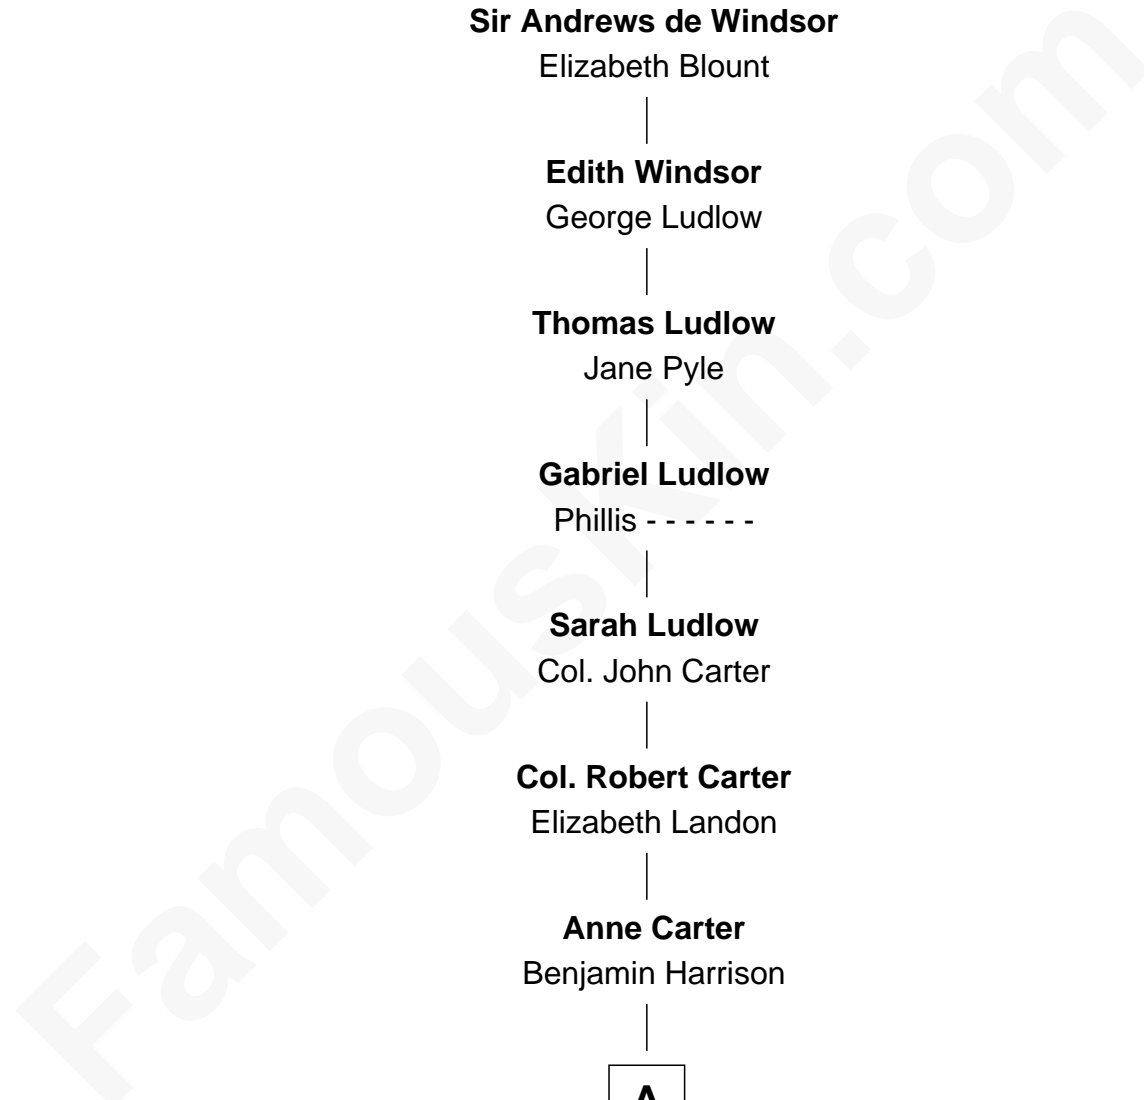

# FamousKin.com Relationship Chart of

**Elizabeth Andrews**

(c1444 - p1485)

14th Great-grandmother of

**Edward Norton**

*Movie Actor*

**Elizabeth Andrews**

Sir Thomas de Windsor

**Sarah Ludlow**

Col. John Carter

**Col. Robert Carter**

Elizabeth Landon

**Anne Carter**

Benjamin Harrison

**A**

**A**

—  
**Carter Henry Harrison**

Susanna Randolph

—  
**Randolph Harrison**

Mary Randolph

—  
**Carter Henry Harrison**

Janetta Ravenscroft Fisher

—  
**Henry Harrison**

Jane St. Clair Cochran