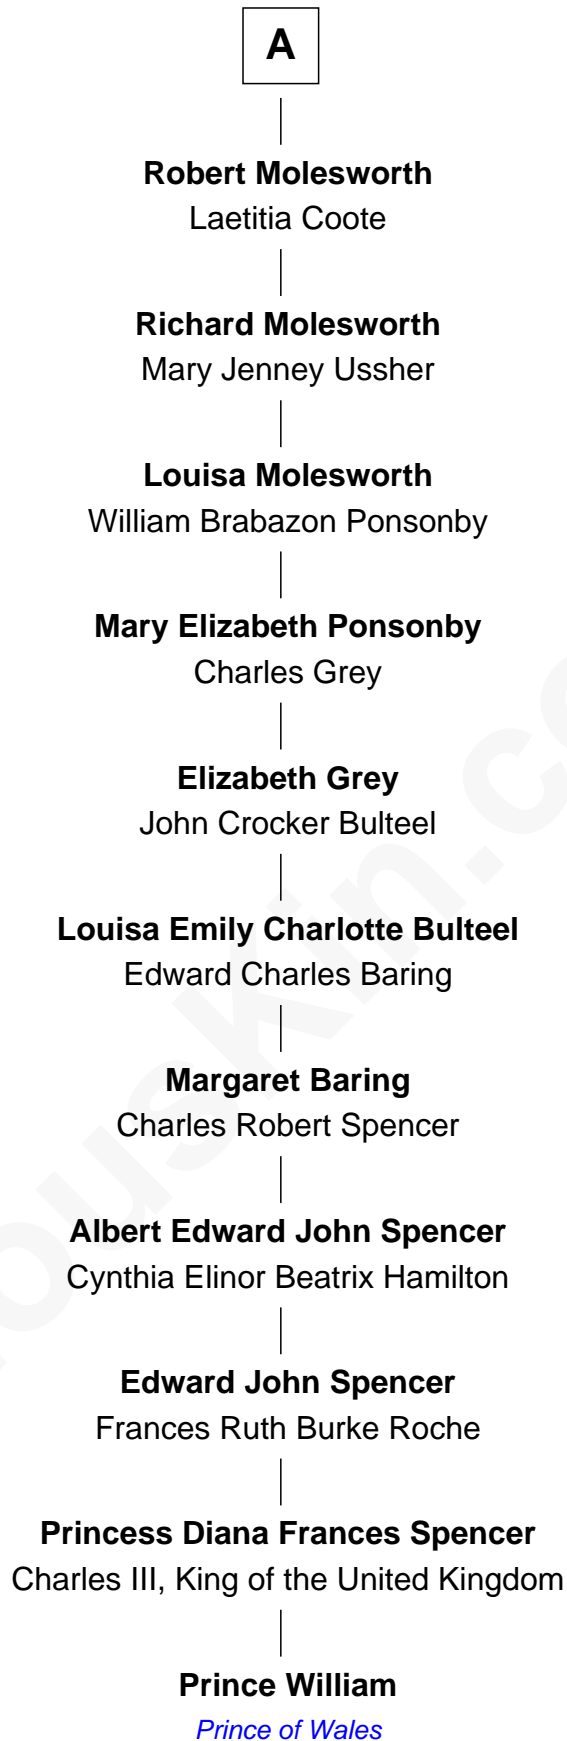

# FamousKin.com Relationship Chart of

**John Andrews**

(c1421 - c1475)

16th Great-grandfather of

**Prince William**

*Prince of Wales*

**John Andrews**

Elizabeth Stratton

**Elizabeth Andrews**

Sir Thomas de Windsor

**Sir Andrews de Windsor**

Elizabeth Blount

**Anne Windsor**

Sir Roger Corbet

**Margaret Corbet**

Sir Francis Palmes

**Sir Francis Palmes**

Mary Hadnall

**Mary Palmes**

William Molesworth

**Robert Molesworth**

Judith Bysse

**A**

William photo by [InSapphoWeTrust](#) [\(CC BY-SA 2.0\)](#)