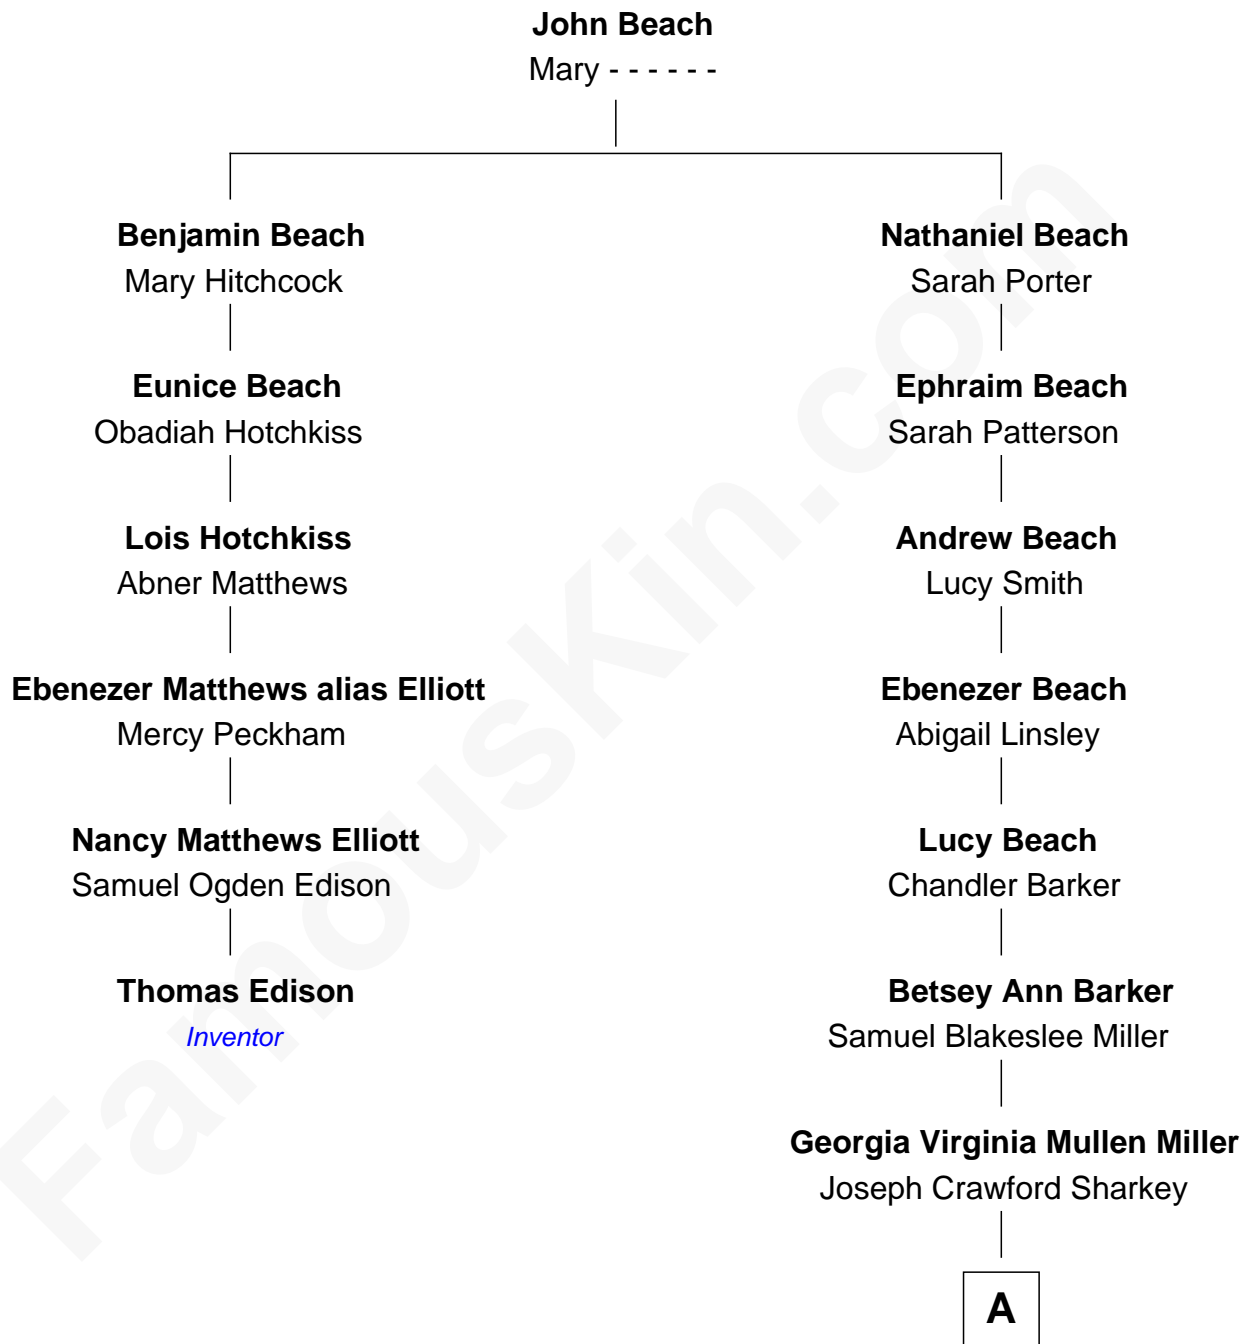

## Relationship Chart of

### Thomas Edison

*Inventor*

5th cousin 4 times removed of

**Dr. Tom Price**

*23rd U.S. Secretary of Health and Human Services*

**A**

**Betsey Sharkey**

Rev. Horatio Spencer Edmunds

**Susanne Edmunds**

Dr. Scott Kern Price

**Dr. Tom Price**

*U.S. Sec. of H.H.S.*

FamousKin.com