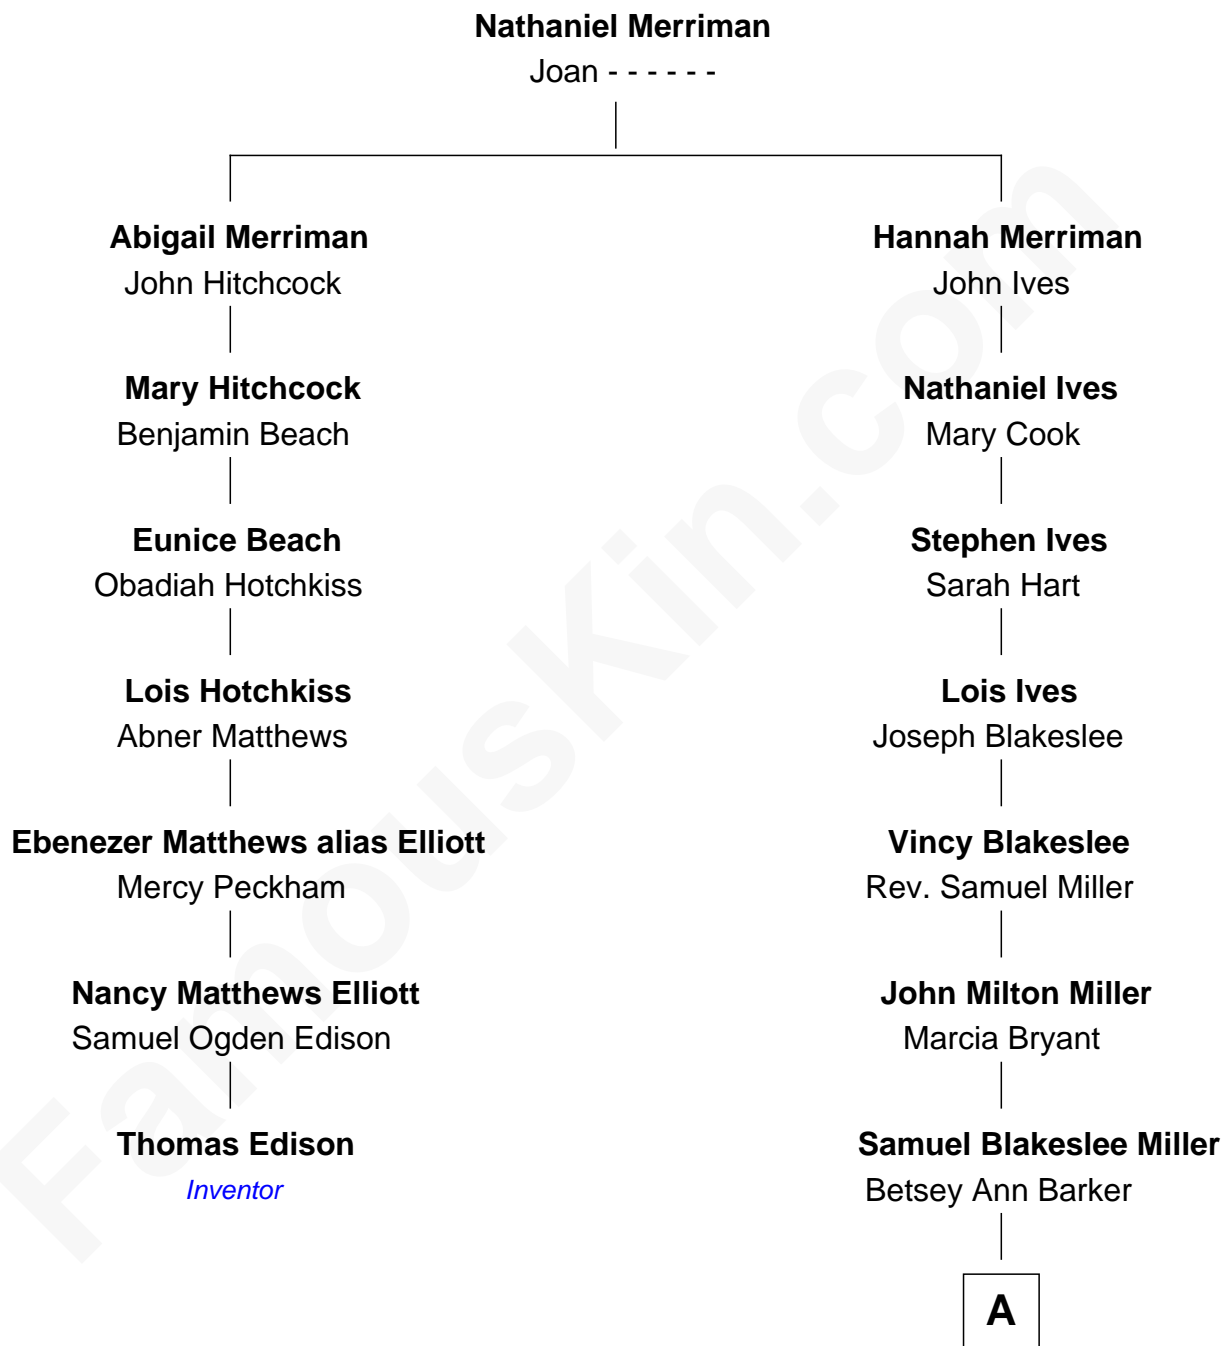

FamousKin.com
Relationship Chart of
Thomas Edison
Inventor

6th cousin 4 times removed of

Dr. Tom Price

23rd U.S. Secretary of Health and Human Services

A

Georgia Virginia Mullen Miller

Joseph Crawford Sharkey

Betsey Sharkey

Rev. Horatio Spencer Edmunds

Susanne Edmunds

Dr. Scott Kern Price

Dr. Tom Price

U.S. Sec. of H.H.S.

FamousKin.com