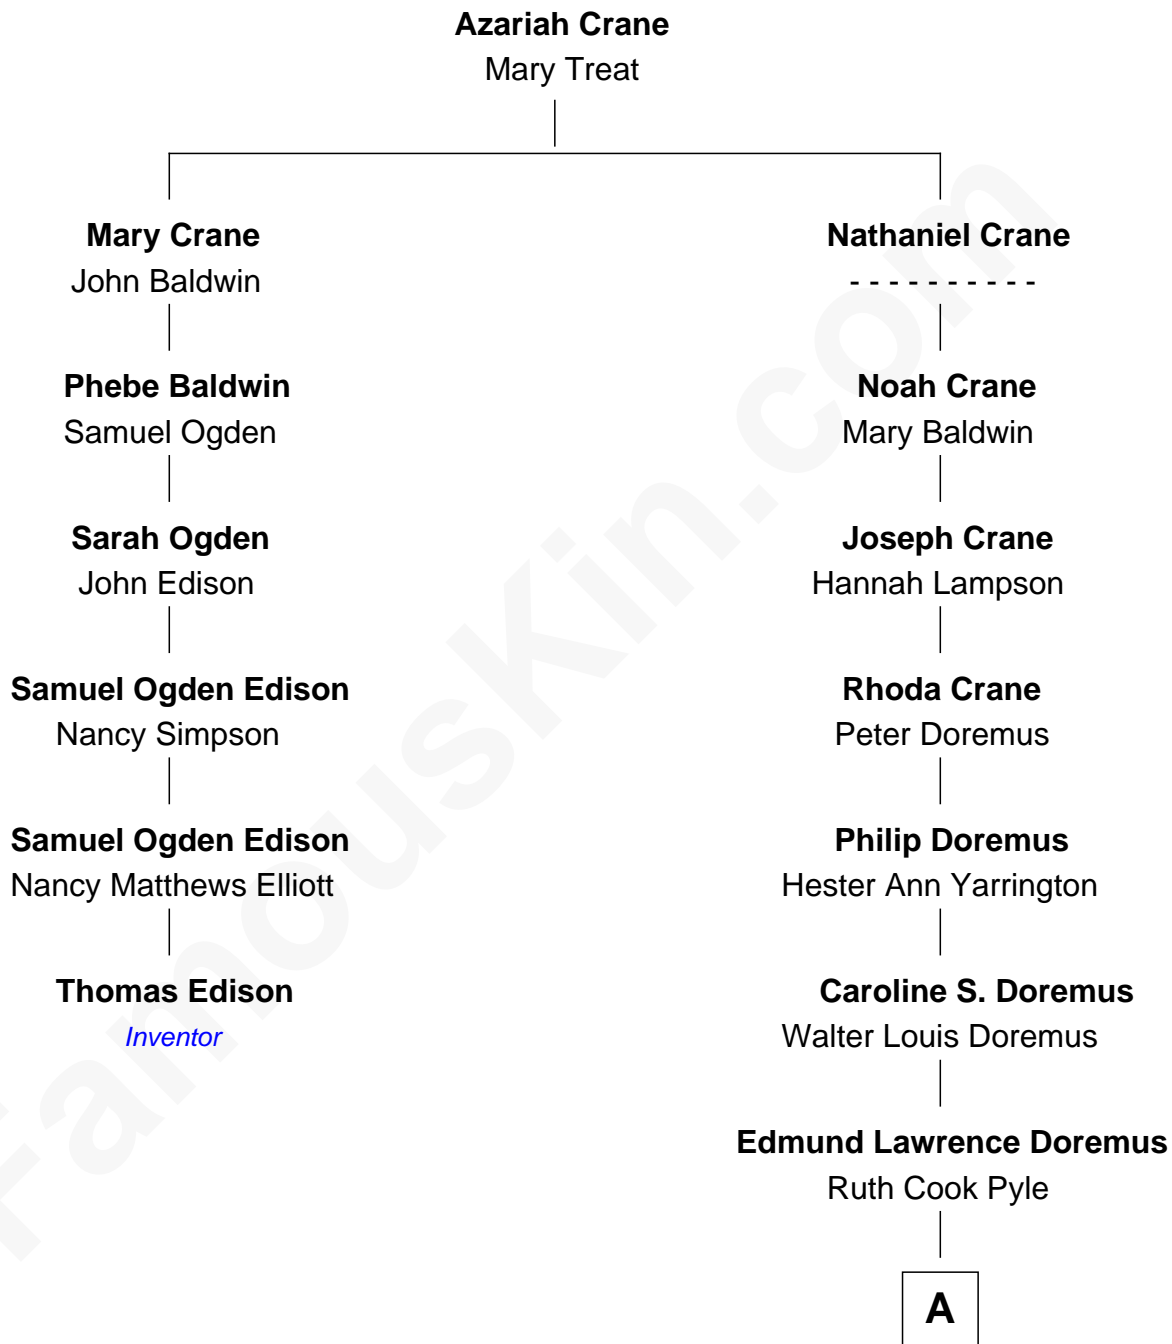

FamousKin.com

Relationship Chart of

Thomas Edison

Inventor

5th cousin 3 times removed of

Susan Dey
TV and Movie Actress

A

—
Ruth Pyle Doremus