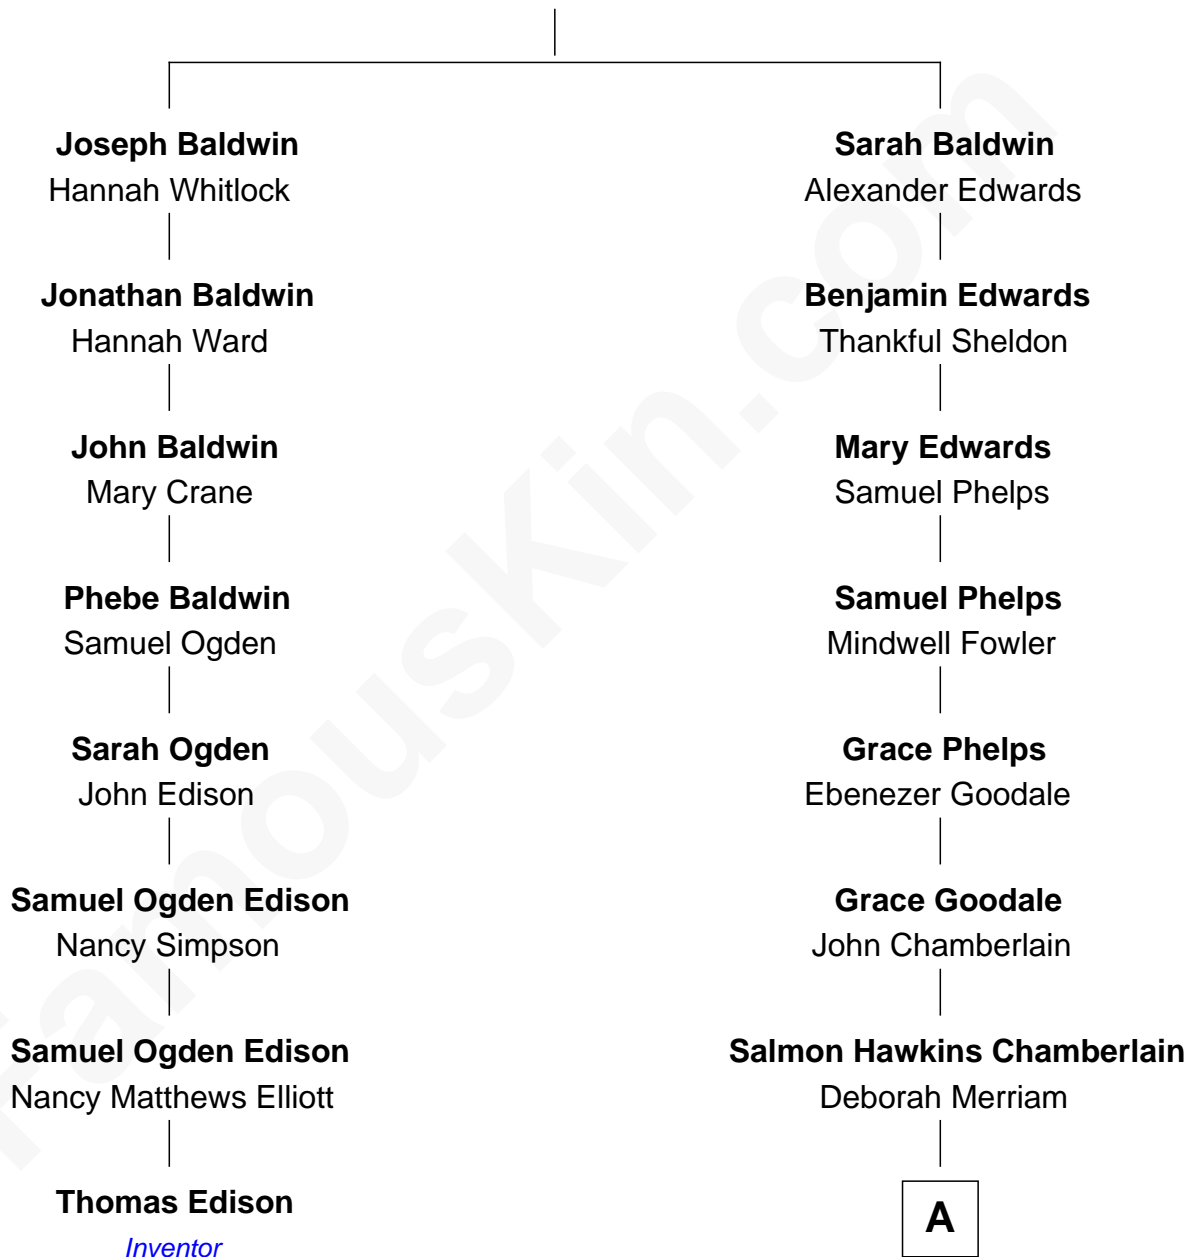

FamousKin.com

Relationship Chart of

Thomas Edison

Inventor

7th cousin 5 times removed of

Matt Damon
Movie Actor

Richard Baldwin
Isabell - - - - -

A

Priscilla Elvira Chamberlain

Lysander Fay

Adoniram Judson Fay

Altemirah A. Smith

Clarence Farwell Fay

Mabelle E. Kent

Roberta M. Fay

Albert Howe Damon