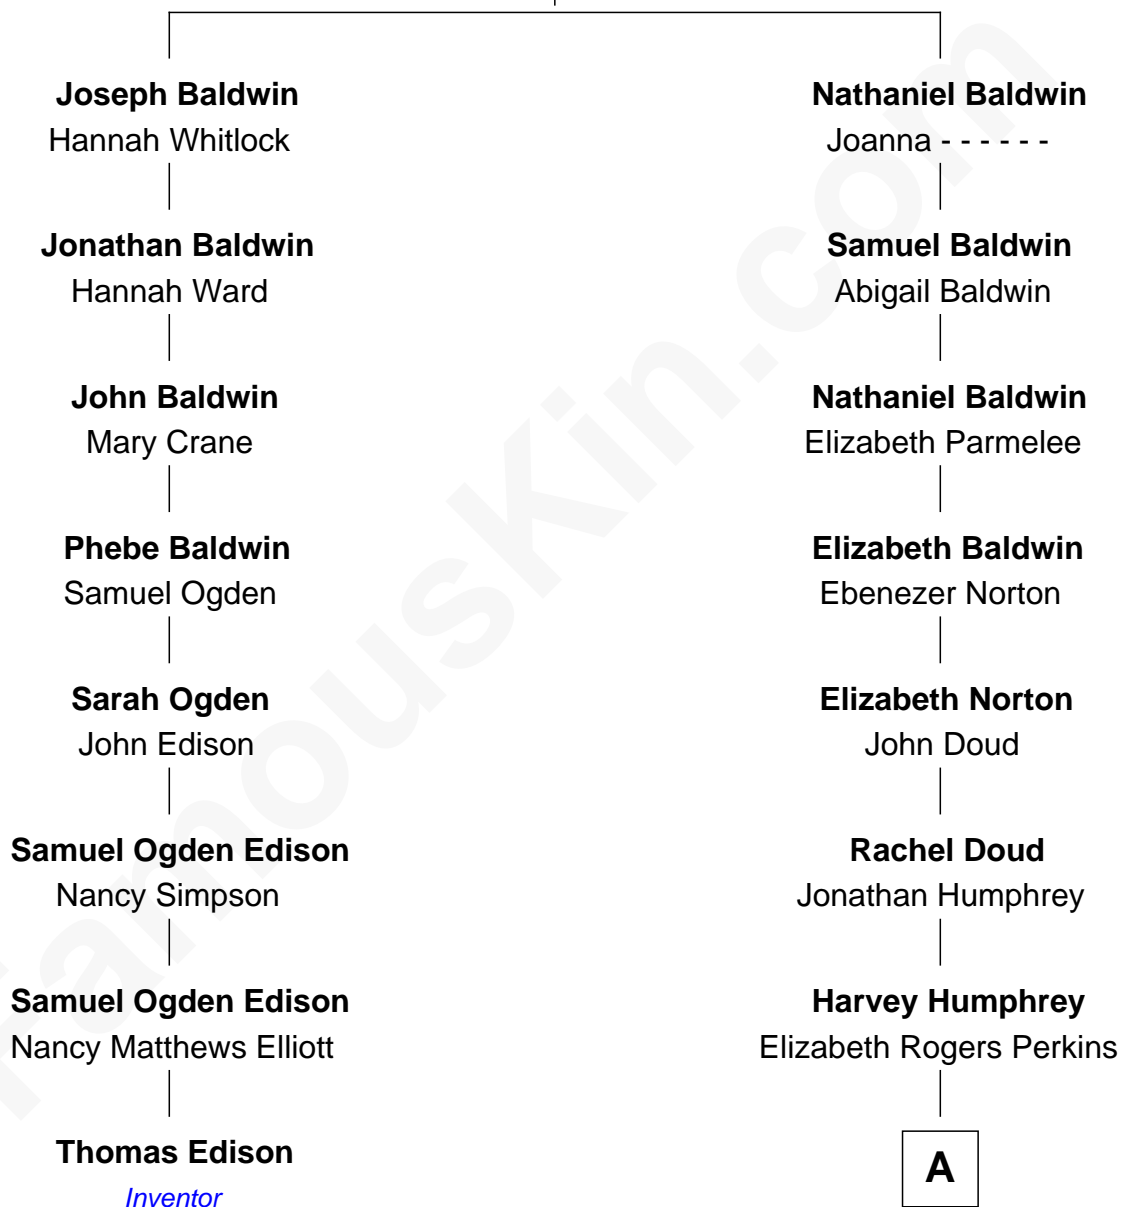

FamousKin.com
Relationship Chart of
Thomas Edison
Inventor

7th cousin 2 times removed of
Humphrey Bogart
Movie Actor

Richard Baldwin
 Isabell - - - - -

A

John Perkins Humphrey

Frances Dewey Churchill

Maud Humphrey

Dr. Belmont Deforest Bogart

Humphrey Bogart

Movie Actor

FamousKin.com