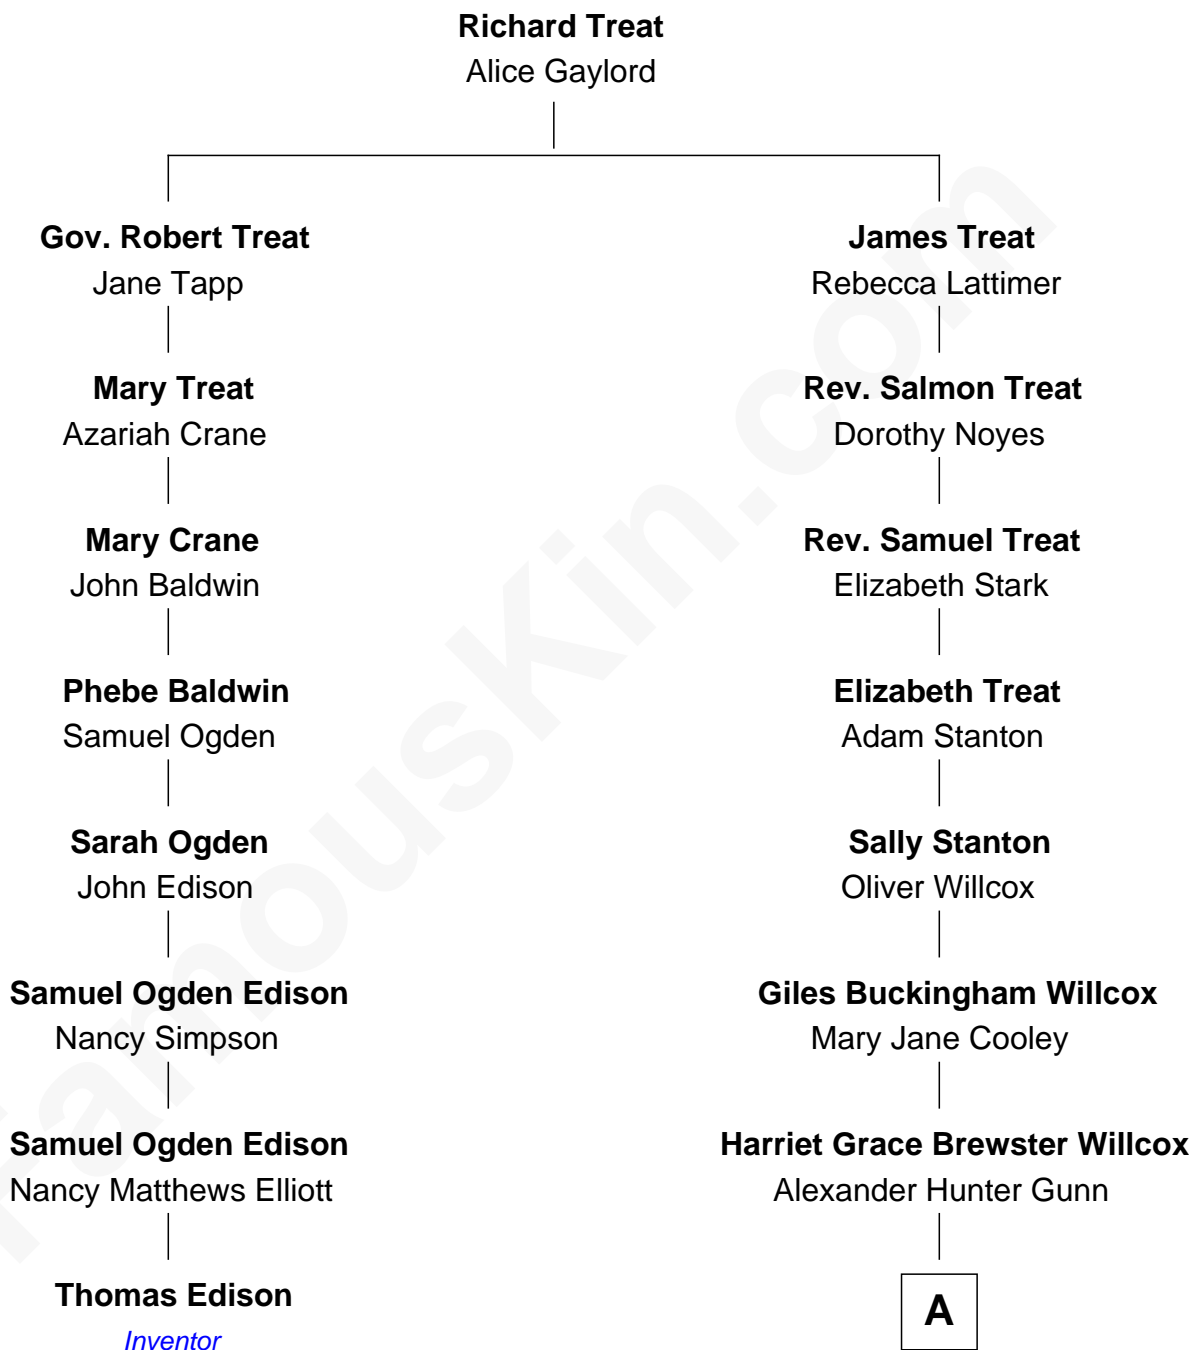

## Relationship Chart of

### Thomas Edison

*Inventor*

7th cousin 2 times removed of

**Elisabeth Shue**  
*TV and Movie Actress*

A

**Mary Brewster Gunn**  
Adoniram Judson Wells

**Anne Brewster Wells**  
James William Shue

**Elisabeth Shue**  
*TV and Movie Actress*