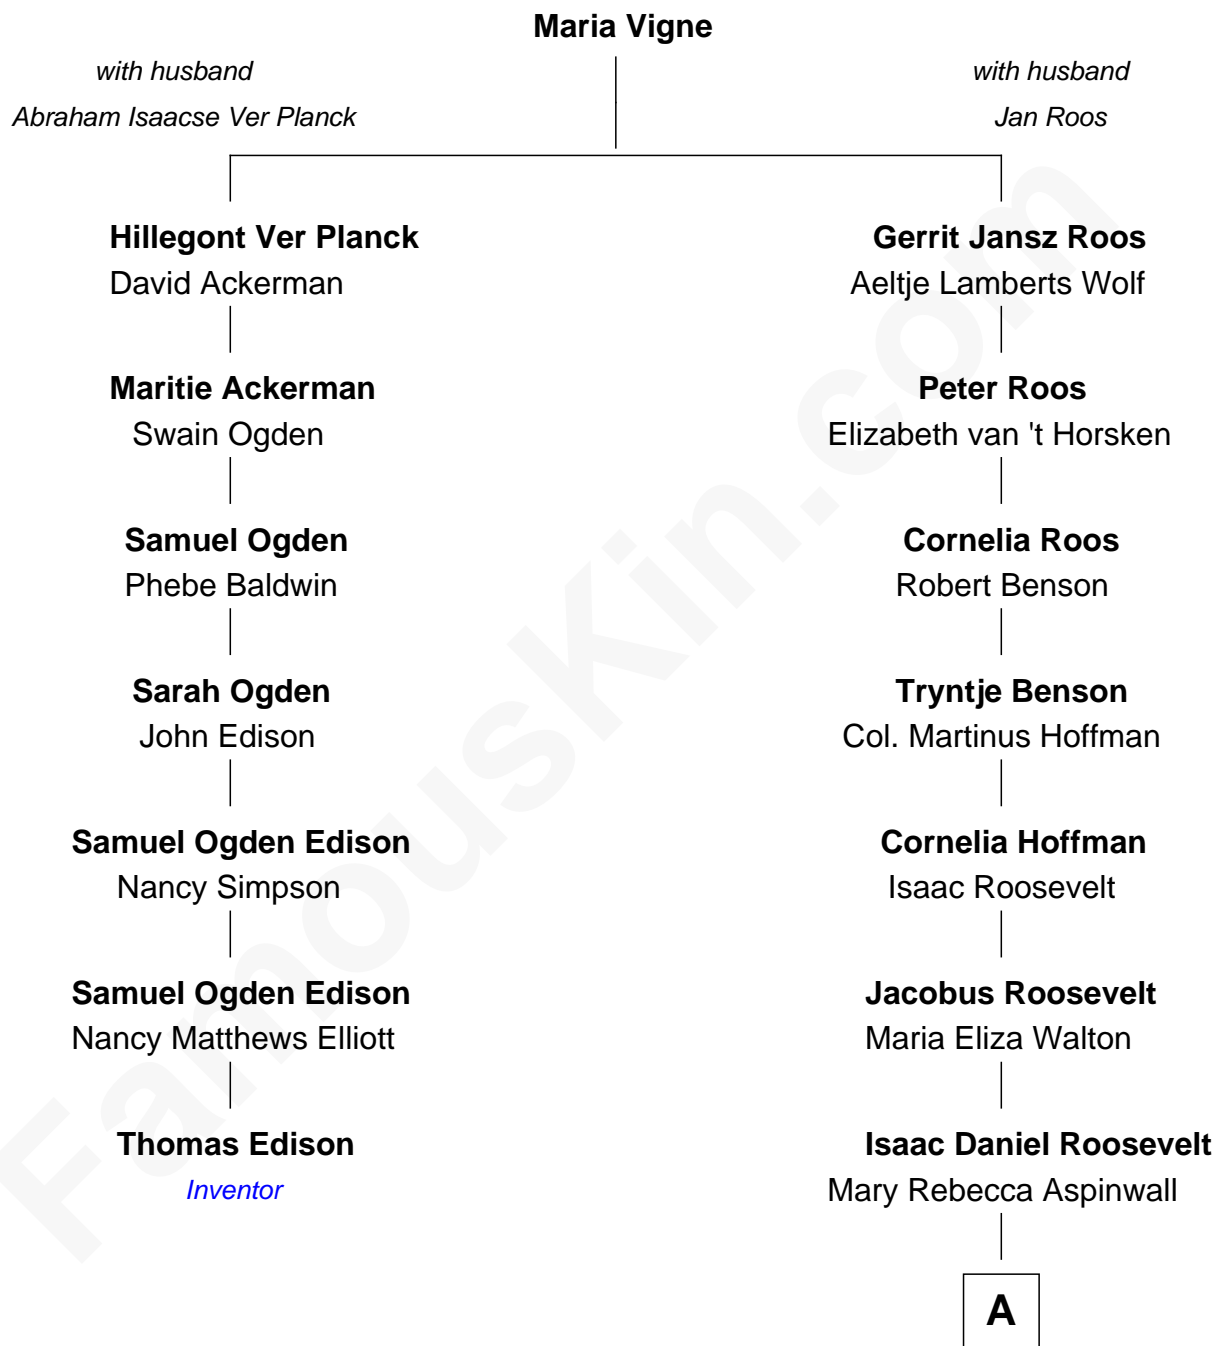

FamousKin.com
Relationship Chart of
Thomas Edison
Inventor

6th cousin 2 times removed of
Franklin D. Roosevelt
32nd U.S. President

A

|
James Roosevelt

Sara Delano

|
Franklin D. Roosevelt

32nd U.S. President

FamousKin.com