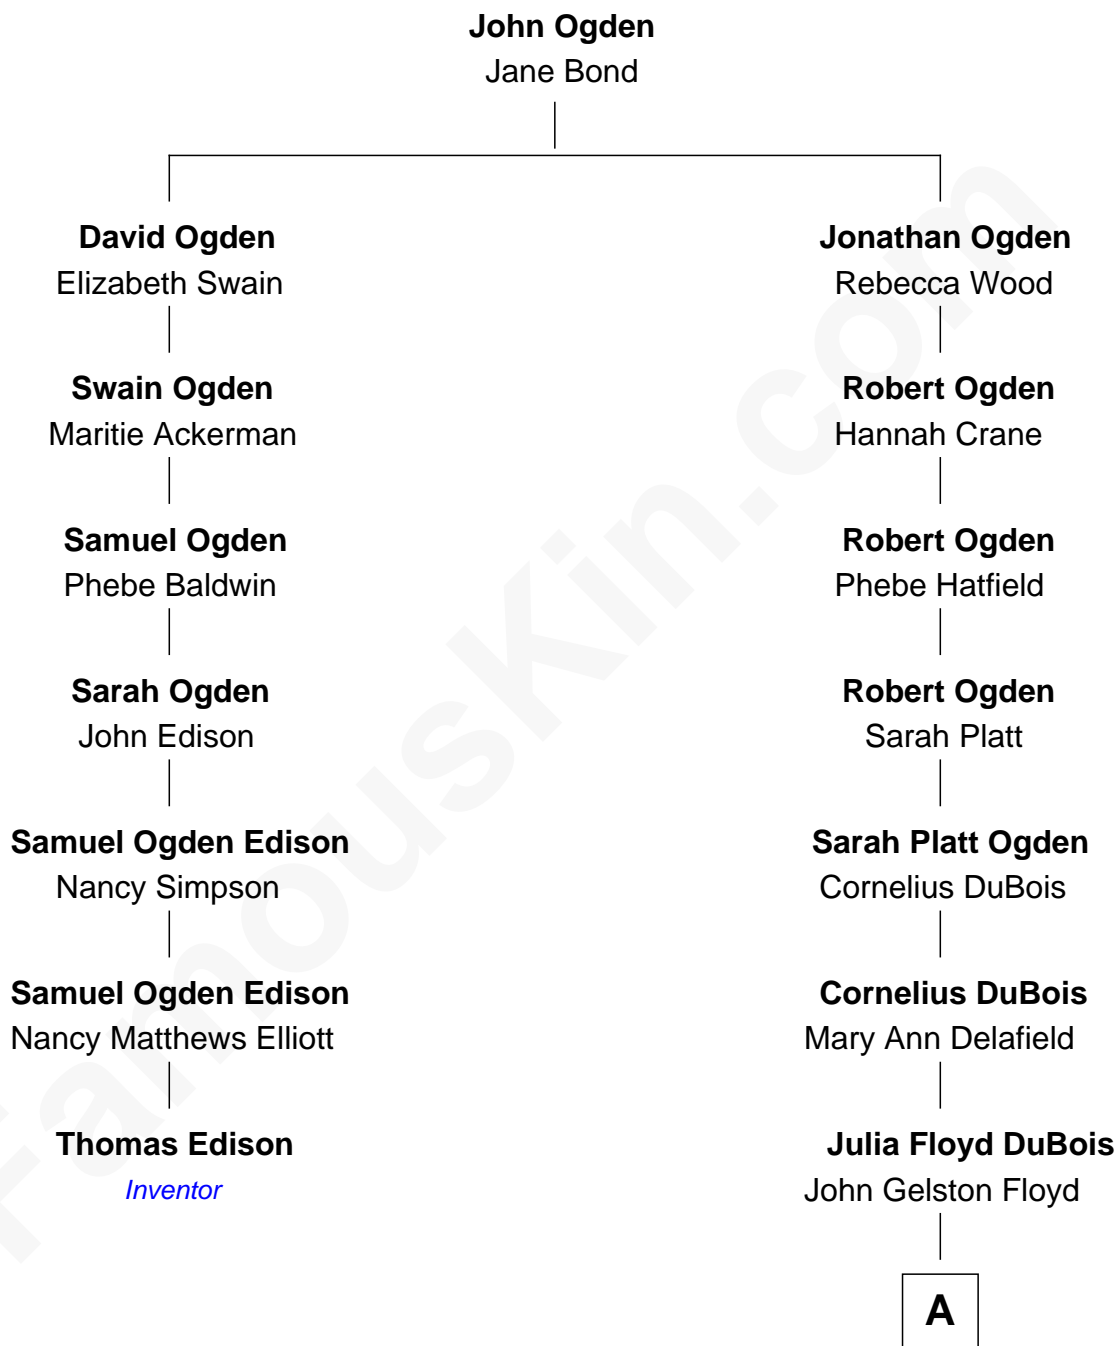

FamousKin.com

Relationship Chart of

Thomas Edison

Inventor

6th cousin 3 times removed of

Bill Weld

68th Governor of Massachusetts

A