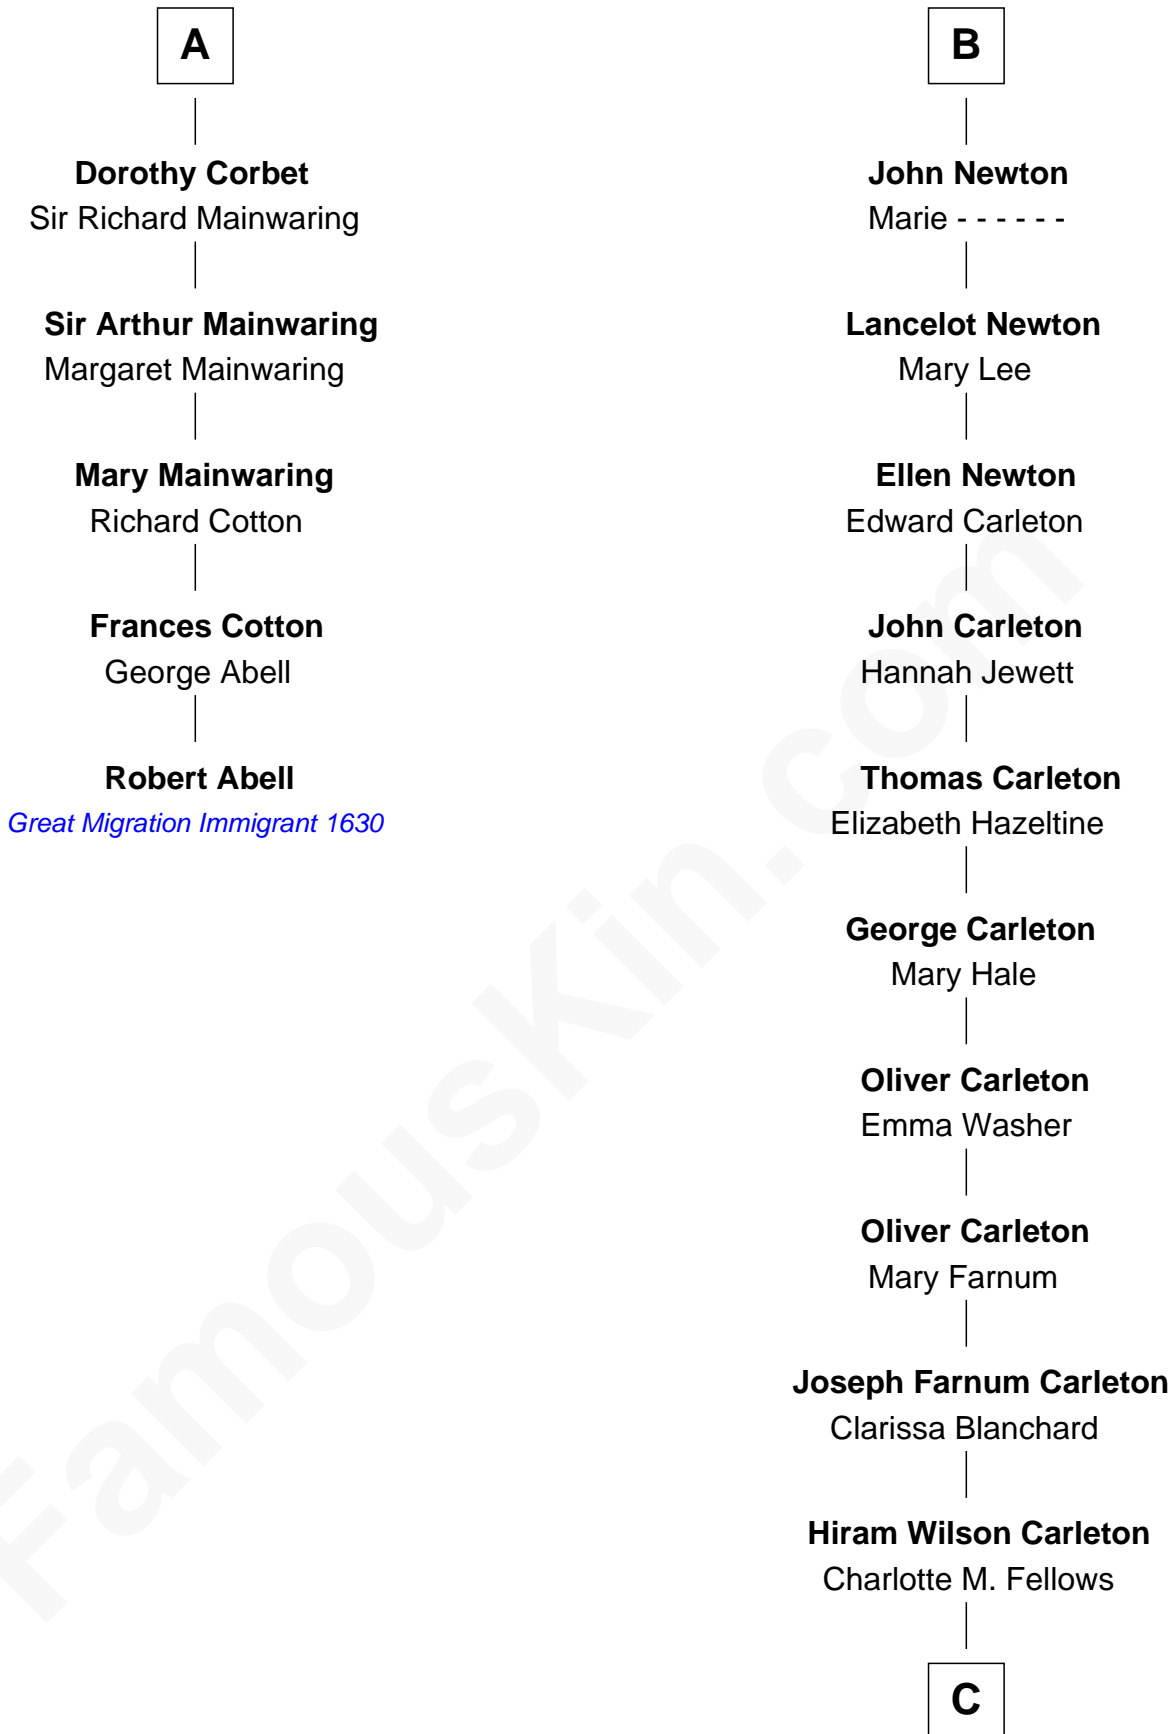

FamousKin.com Relationship Chart of

Robert Abell

(c1605 - 1663) *Great Migration Immigrant 1630*

11th cousin 9 times removed of

Mickey Rourke

Movie Actor

Edmund Fitzalan

Alice de Warenne

C

Joseph Clinton Carleton

Maud Alice Fitts

Hazel May Carleton

Leonard Ernest Cameron

Annette Elizabeth Cameron

Philip Andrew Rourke

Mickey Rourke