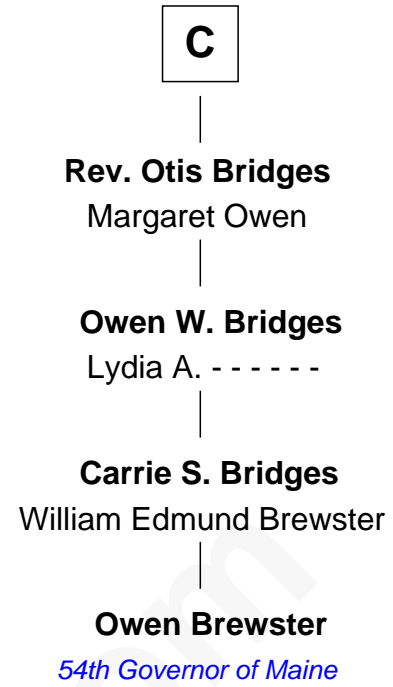

FamousKin.com

Relationship Chart of

Robert Abell

(c1605 - 1663) Great Migration Immigrant 1630

9th cousin 11 times removed of

Owen Brewster

54th Governor of Maine

Sir Thomas de Beauchamp

Katherine de Mortimer

Sir William Beauchamp

Joan Fitzalan

Joan Beauchamp

James Butler

Elizabeth Butler

John Talbot

Ann Talbot

Sir Henry Vernon

Elizabeth Vernon

Sir Robert Corbet

Dorothy Corbet

Sir Richard Mainwaring

Sir Arthur Mainwaring

Margaret Mainwaring

A

Margaret de Welles

Sir Thomas Dymoke

Jane Dymoke

John Fulnetby

Katherine Fulnetby

William Dynwell

B

FamousKin.com