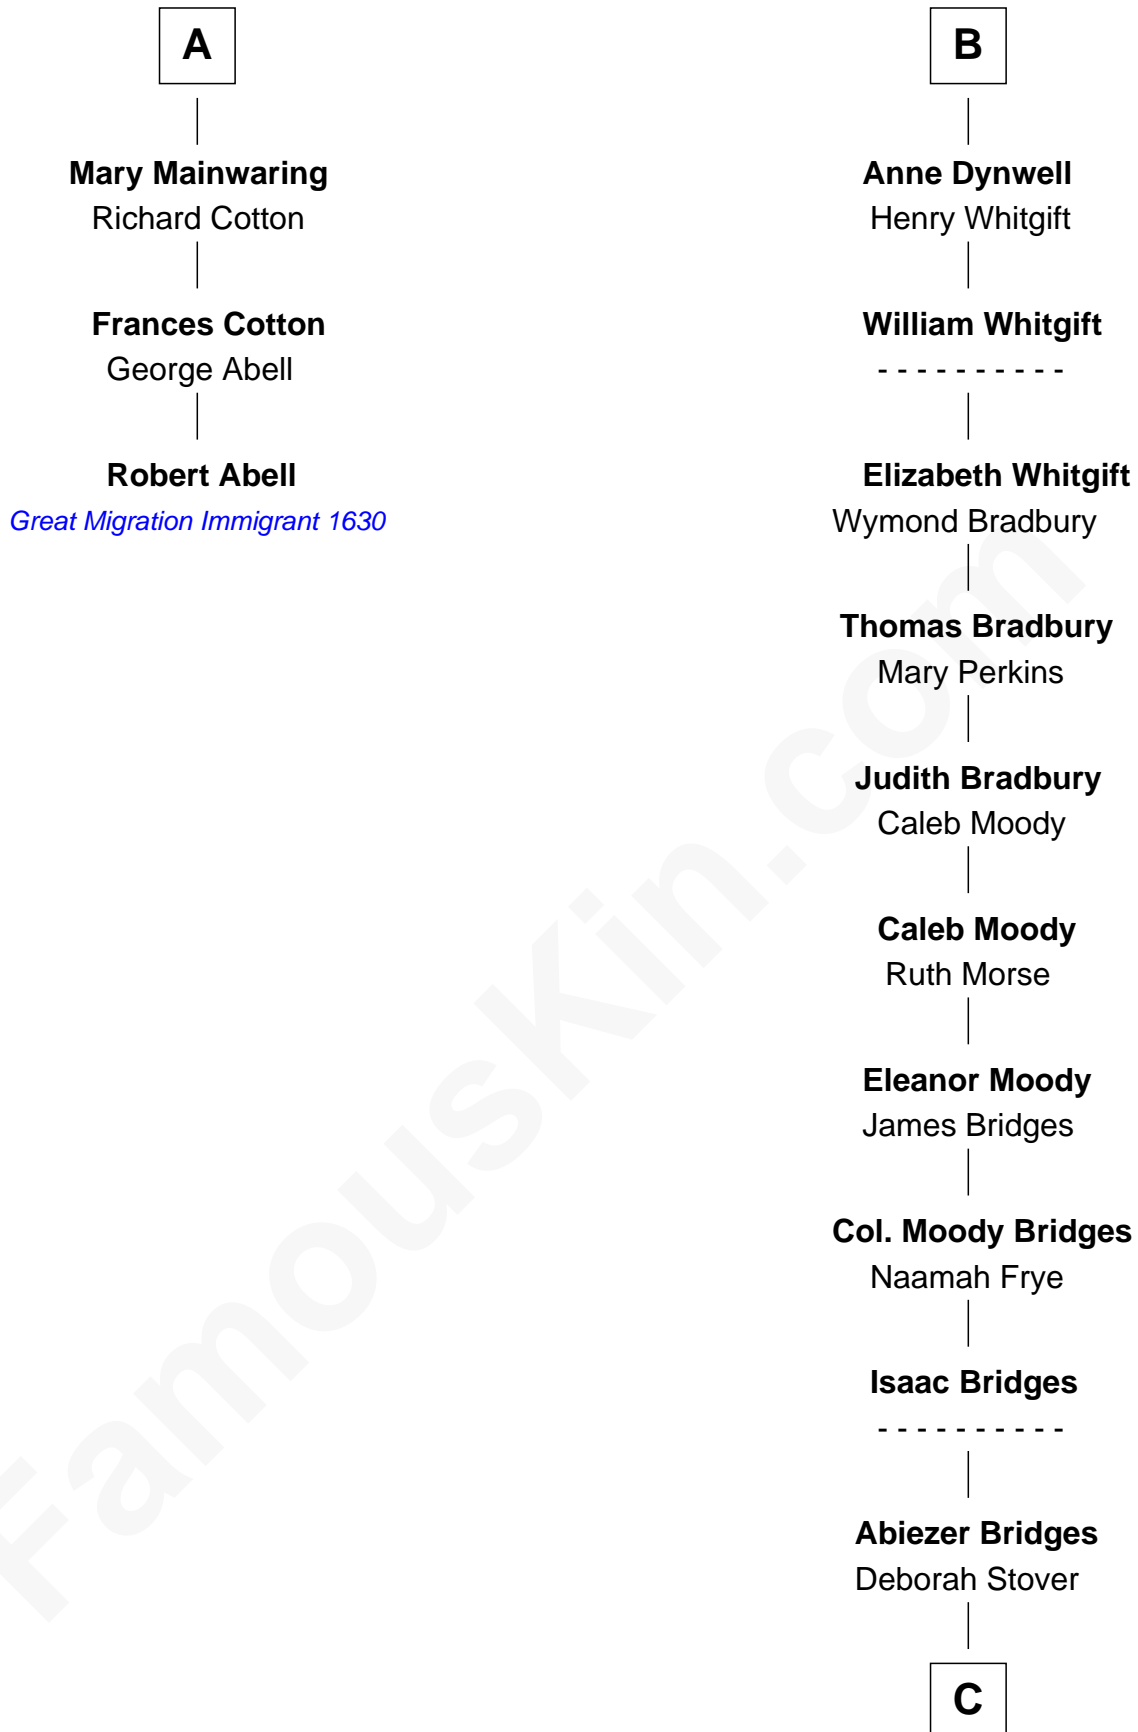

FamousKin.com

Relationship Chart of

Robert Abell

(c1605 - 1663) Great Migration Immigrant 1630

9th cousin 11 times removed of

Owen Brewster

54th Governor of Maine

Sir Thomas de Beauchamp

Katherine de Mortimer

Sir William Beauchamp

Joan Fitzalan

Joan Beauchamp

James Butler

Elizabeth Butler

John Talbot

Ann Talbot

Sir Henry Vernon

Elizabeth Vernon

Sir Robert Corbet

Dorothy Corbet

Sir Richard Mainwaring

Sir Arthur Mainwaring

Margaret Mainwaring

A

Margaret de Welles

Sir Thomas Dymoke

Jane Dymoke

John Fulnetby

Katherine Fulnetby

William Dynwell

B

FamousKin.com