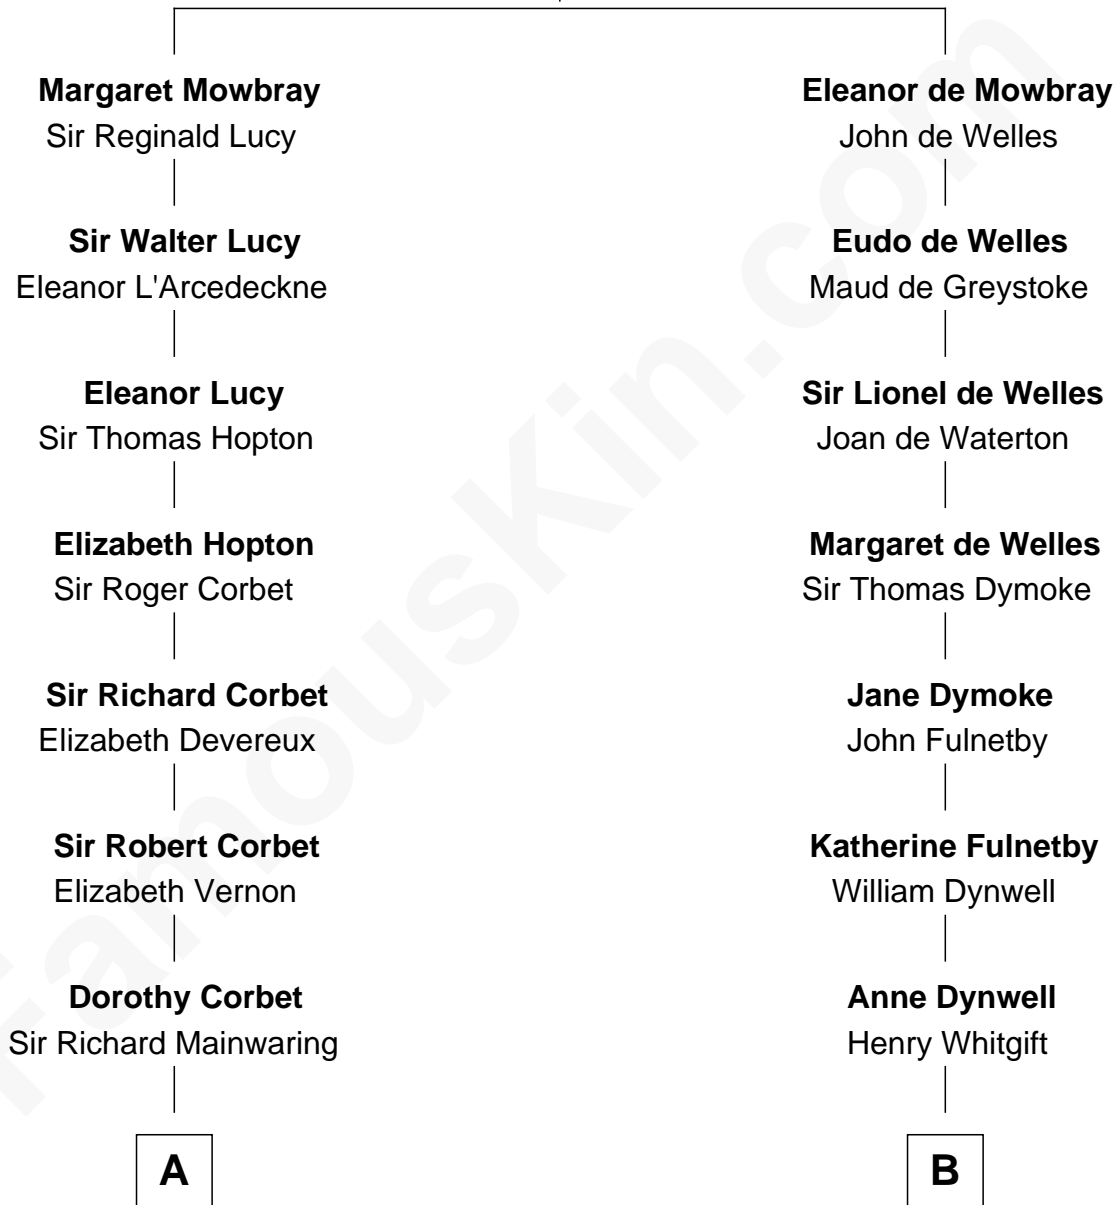

FamousKin.com Relationship Chart of

Robert Abell

(c1605 - 1663) Great Migration Immigrant 1630

10th cousin 9 times removed of

Owen Brewster

54th Governor of Maine

John de Mowbray
Elizabeth de Segrave

C

Owen W. Bridges

Lydia A. -----

Carrie S. Bridges

William Edmund Brewster

Owen Brewster

54th Governor of Maine

FamousKin.com