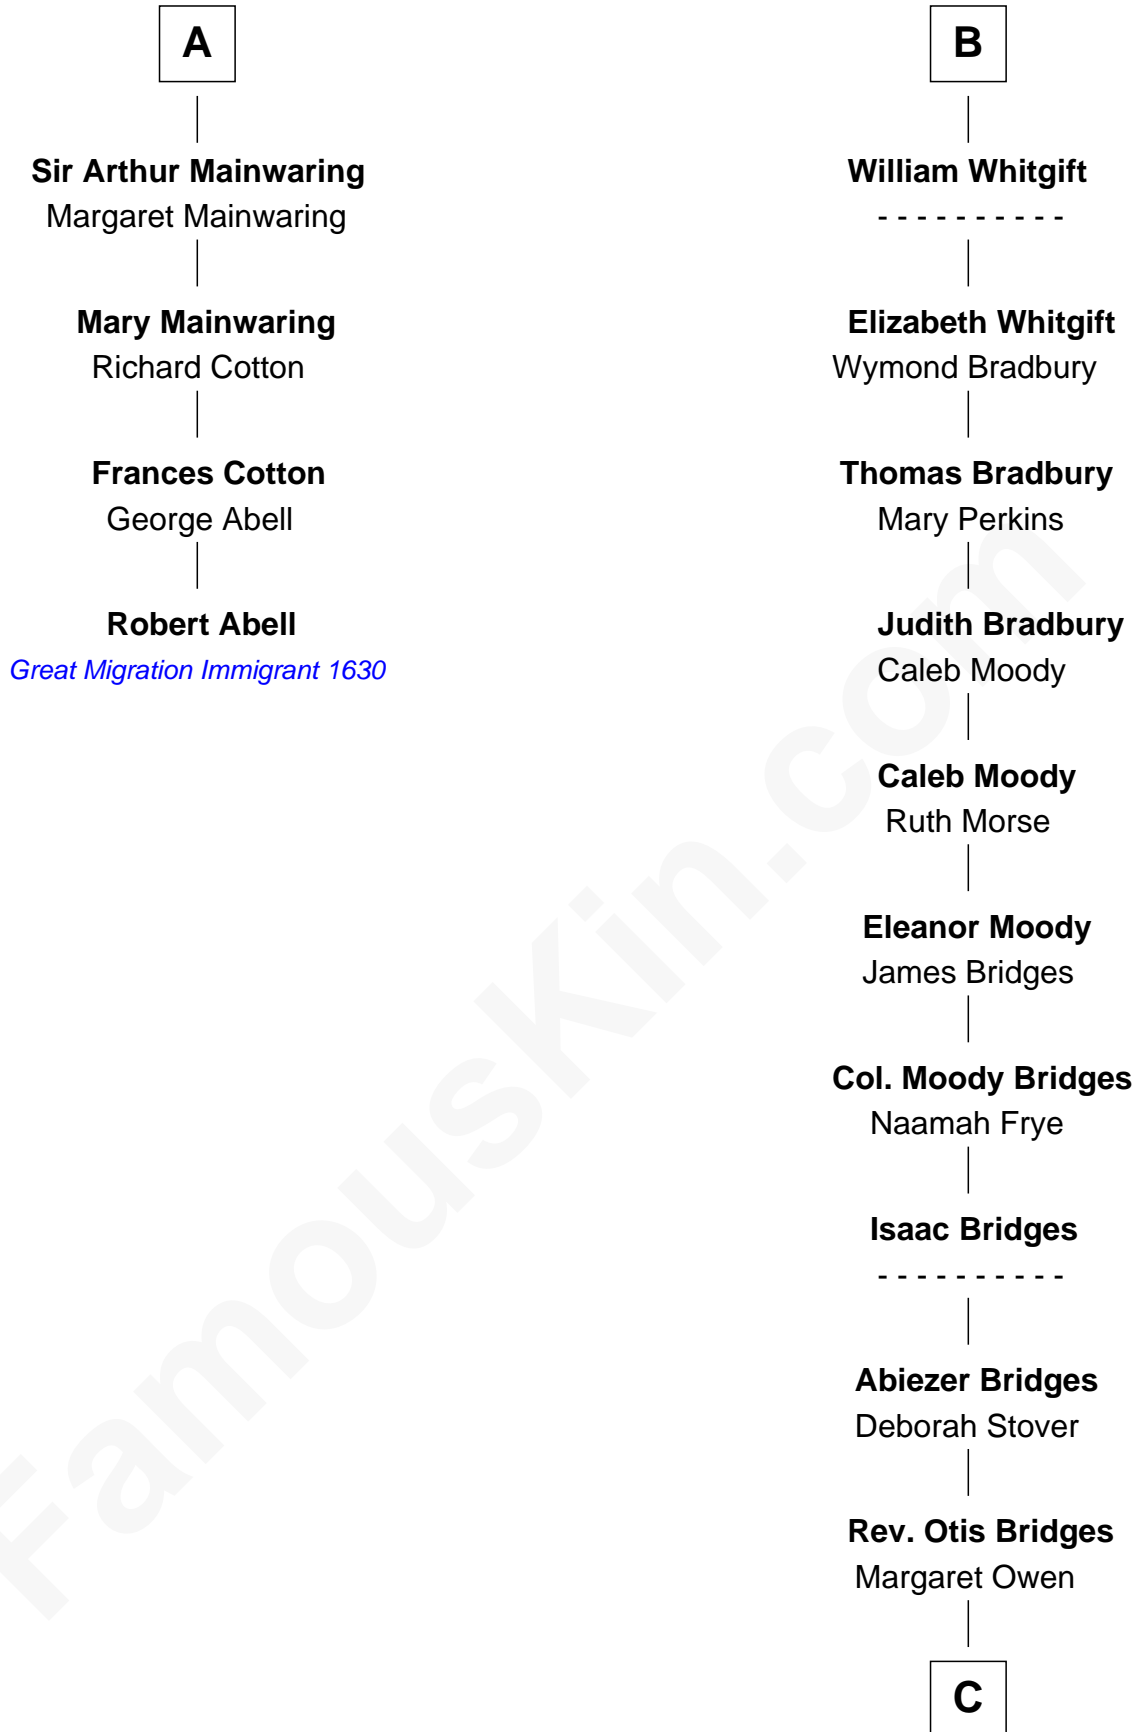

FamousKin.com Relationship Chart of

Robert Abell

(c1605 - 1663) Great Migration Immigrant 1630

10th cousin 9 times removed of

Owen Brewster

54th Governor of Maine

John de Mowbray
Elizabeth de Segrave

C

Owen W. Bridges

Lydia A. -----

Carrie S. Bridges

William Edmund Brewster

Owen Brewster

54th Governor of Maine

FamousKin.com