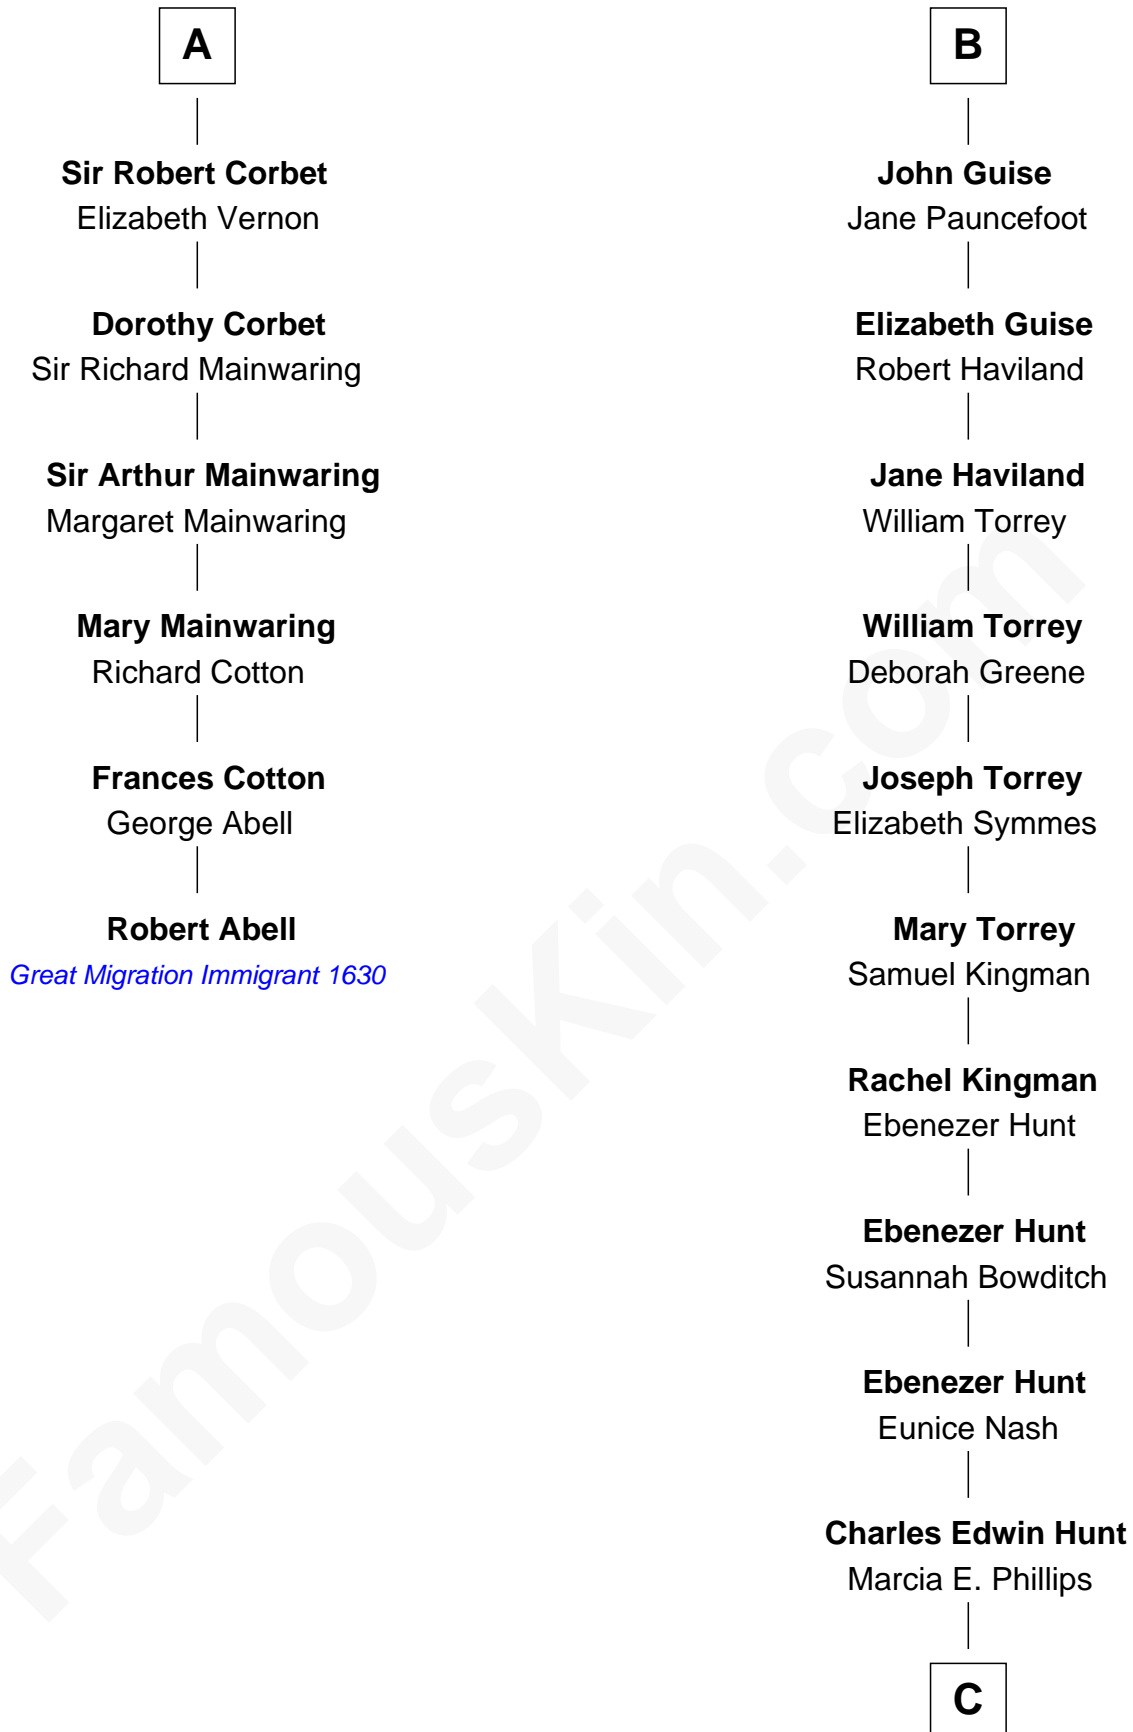

FamousKin.com Relationship Chart of

Robert Abell

(c1605 - 1663) Great Migration Immigrant 1630

12th cousin 8 times removed of

Linda Hunt

TV and Movie Actress

C

Charles Phillips Hunt