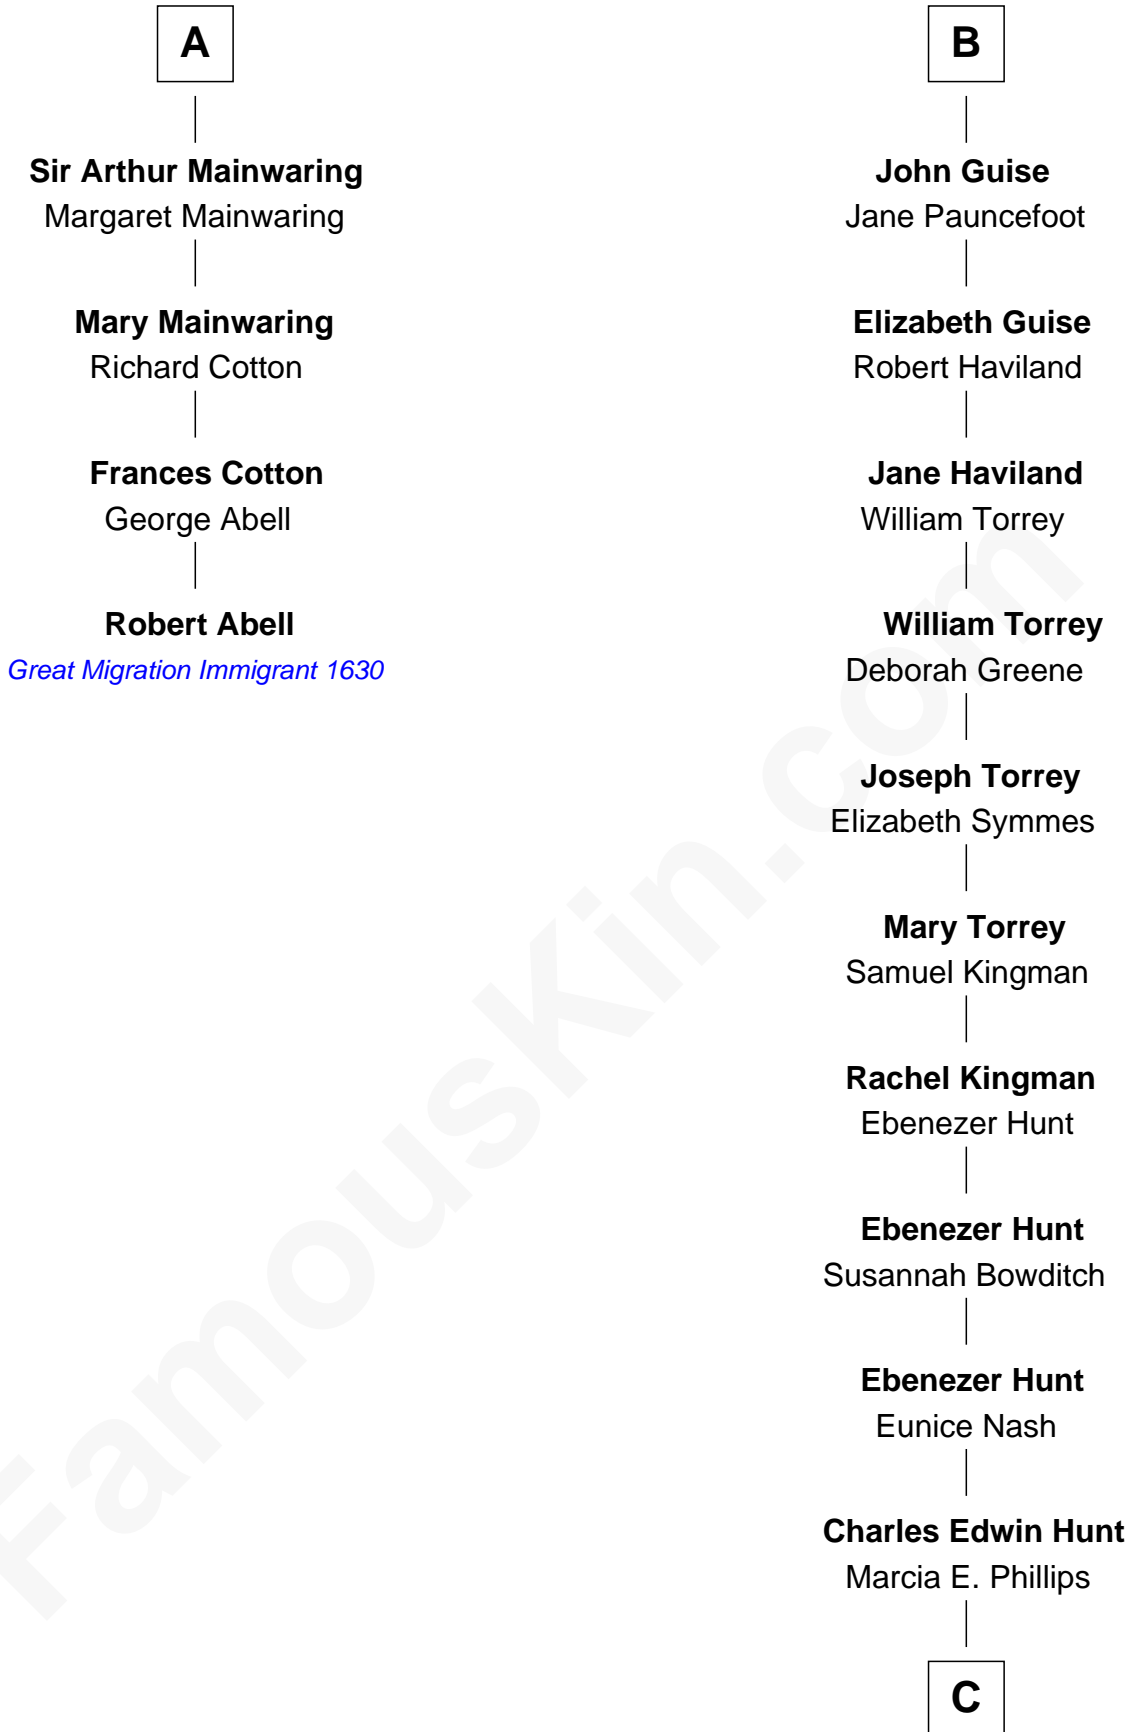

# FamousKin.com Relationship Chart of

**Robert Abell**

(c1605 - 1663) *Great Migration Immigrant 1630*

10th cousin 10 times removed of

**Linda Hunt**

*TV and Movie Actress*

**Sir William de Ros**  
Margery de Badlesmere