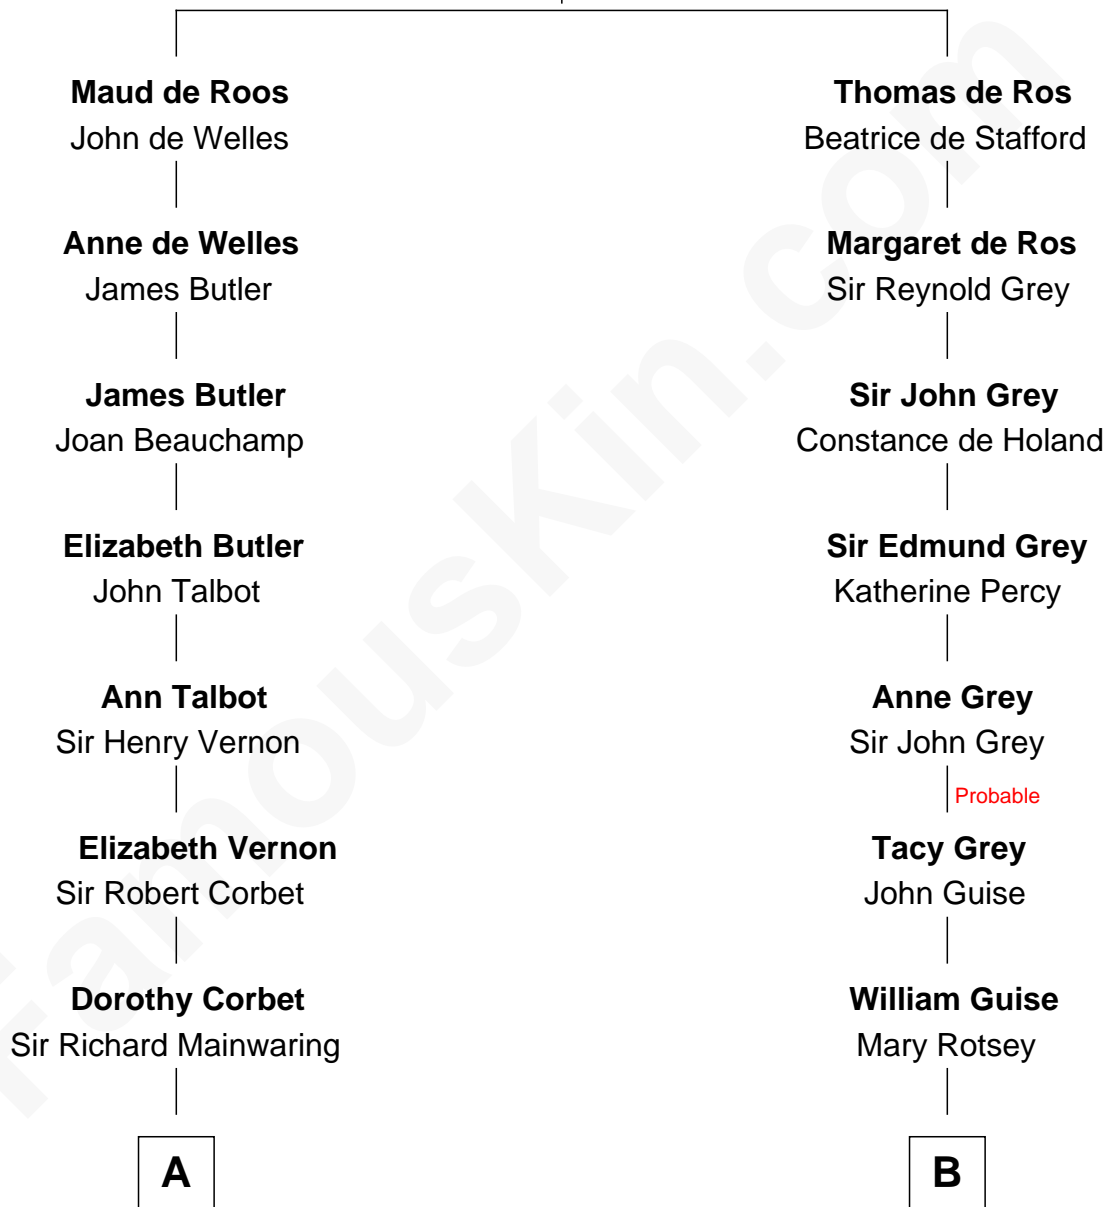

# FamousKin.com Relationship Chart of

**Robert Abell**

(c1605 - 1663) *Great Migration Immigrant 1630*

10th cousin 10 times removed of

**Linda Hunt**

*TV and Movie Actress*

**Sir William de Ros**  
Margery de Badlesmere

**C**

**Charles Phillips Hunt**

Ella Maria Read

**Charles Edwin Hunt**

Louise Phipps Davy

**Raymond Davy Hunt**

Elsie R. Doying

**Linda Hunt**

*TV and Movie Actress*