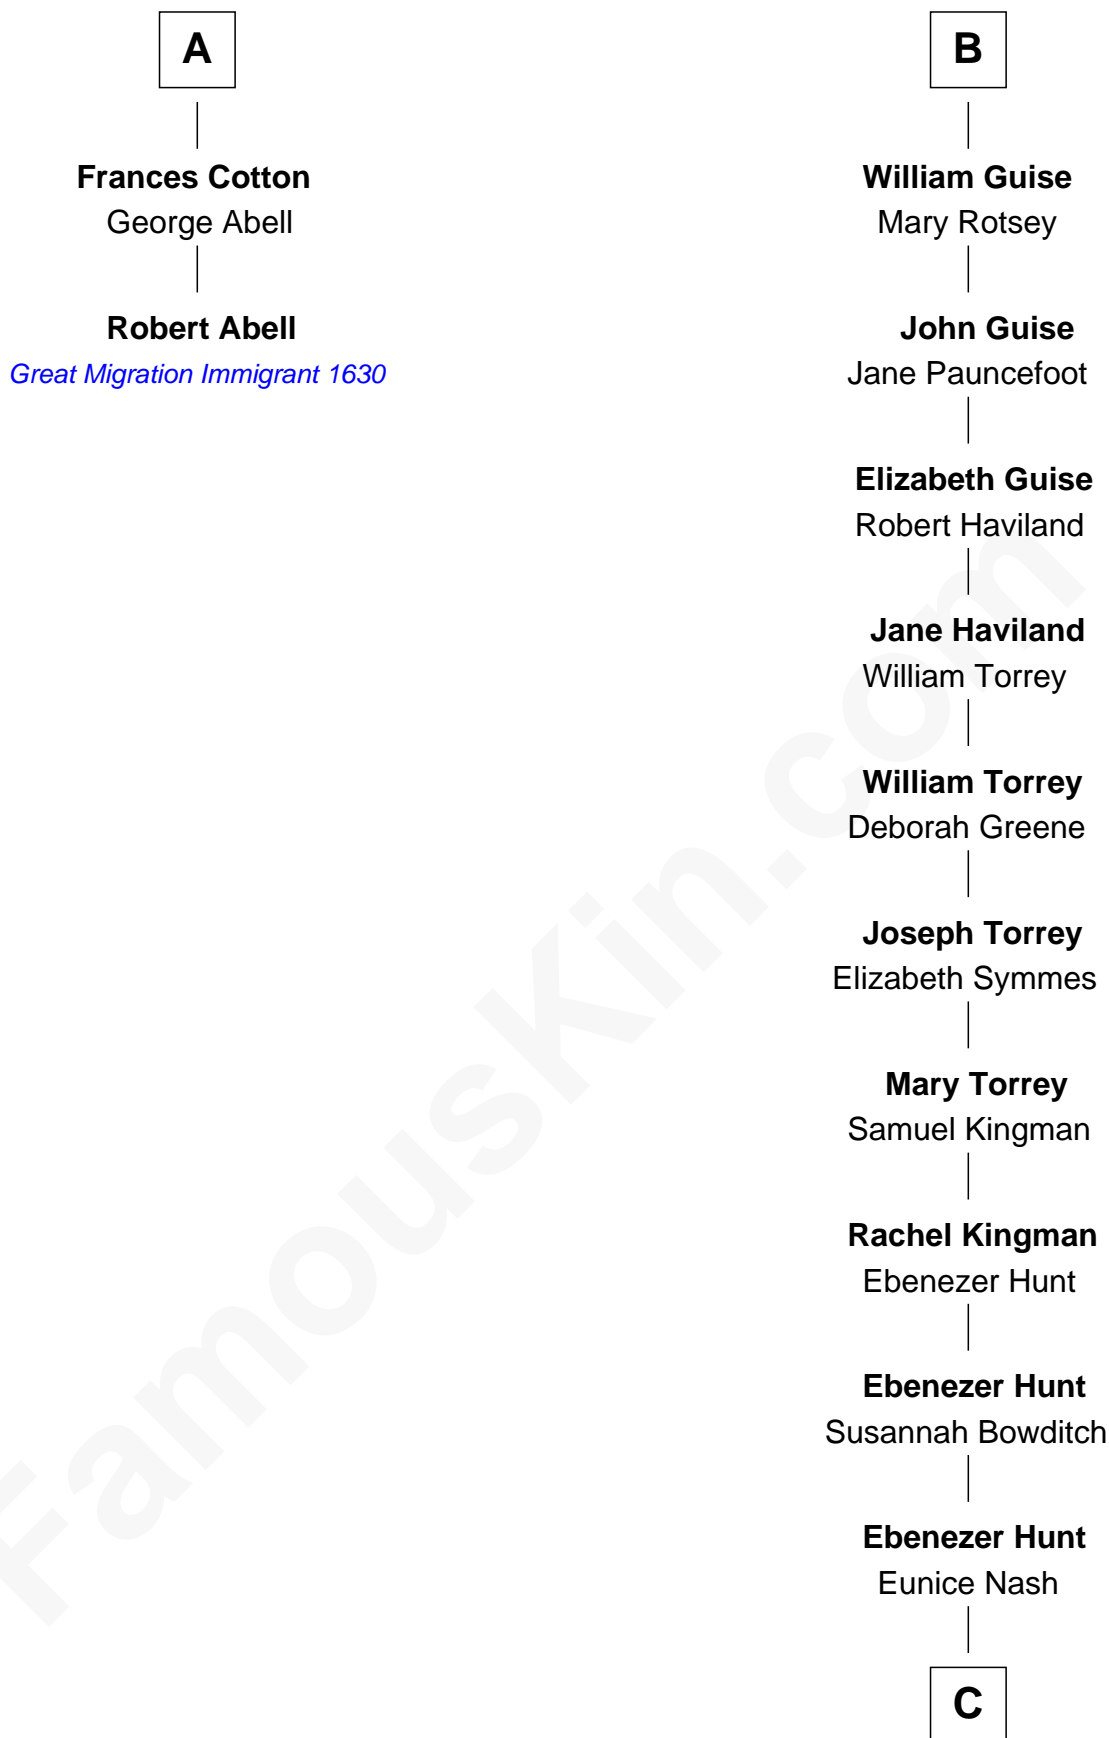

FamousKin.com Relationship Chart of

Robert Abell

(c1605 - 1663) Great Migration Immigrant 1630

8th cousin 13 times removed of

Linda Hunt

TV and Movie Actress

Sir Maurice de Berkeley

Eve la Zouche

Cecily Mainwaring

John Cotton

Sir George Cotton

Mary Onley

Richard Cotton

Mary Mainwaring

A

Maurice de Berkeley

Anne Stafford

Anne Berkeley

Sir John Guise

John Guise

Tacy Grey

B

C

Charles Edwin Hunt